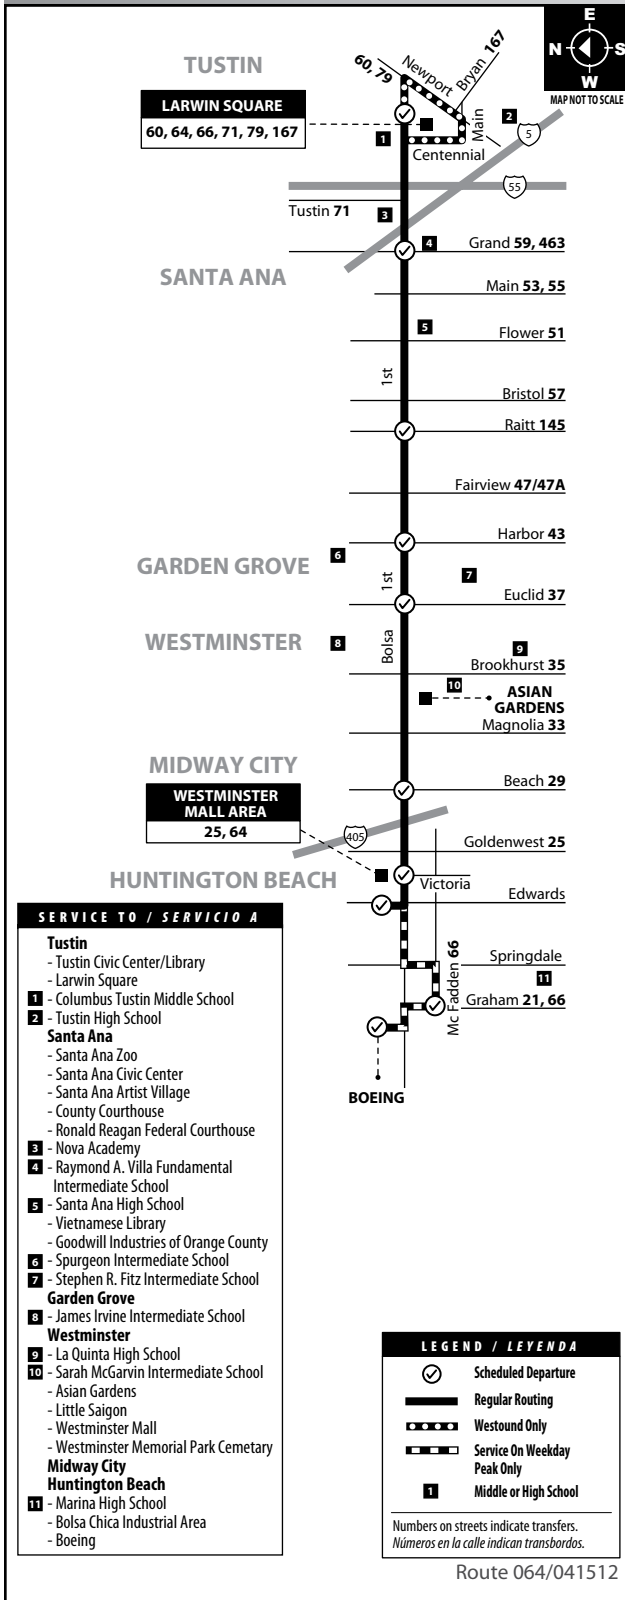

Huntington Beach to Tustin via Bolsa Ave / 1st St

Route 64

MONDAY - FRIDAY: Eastbound TO: Larwin Square

Boeing	McFadden & Graham	Edwards & Bolsa *	Bolsa & Victoria	Bolsa & Beach	1st & Euclid	1st & Harbor	1st & Raitt	1st & Grand	Larwin Square
		4:38	4:40	4:43	4:52	4:56	5:01	5:12	5:20
		4:57	4:59	5:03	5:13	5:18	5:25	5:36	5:45
		5:20	5:22	5:26	5:36	5:41	5:48	6:00	6:09
		5:38	5:40	5:44	5:54	5:59	6:06	6:18	6:27
		5:54	5:56	6:00	6:10	6:15	6:22	6:34	6:43
		6:02	6:04	6:09	6:22	6:27	6:35	6:48	6:58
6:07	6:11	6:16	6:21	6:34	6:39	6:47	7:00	7:10
		6:26	6:28	6:33	6:46	6:51	6:59	7:12	7:22
		6:38	6:40	6:45	7:00	7:06	7:16	7:31	7:43
6:45	6:49	6:55	7:00	7:15	7:21	7:31	7:46	7:58
		7:07	7:09	7:14	7:29	7:35	7:45	8:00	8:12
		7:21	7:23	7:28	7:43	7:49	7:59	8:14	8:26
		7:36	7:38	7:43	7:58	8:04	8:14	8:29	8:41
7:43	7:47	7:53	7:58	8:13	8:19	8:29	8:44	8:56
		8:06	8:08	8:13	8:28	8:34	8:44	8:59	9:11
		8:20	8:23	8:29	8:44	8:50	8:58	9:12	9:22
8:28	8:32	8:38	8:44	8:59	9:05	9:13	9:27	9:37
		8:50	8:53	8:59	9:14	9:20	9:28	9:42	9:52
		9:06	9:09	9:13	9:29	9:35	9:43	9:57	10:06
9:14	9:18	9:24	9:28	9:44	9:50	9:58	10:12	10:21
		9:36	9:39	9:43	9:59	10:05	10:13	10:27	10:36
		9:51	9:54	9:58	10:14	10:20	10:28	10:42	10:51
		10:04	10:07	10:12	10:29	10:35	10:43	10:58	11:08
		10:19	10:22	10:27	10:44	10:50	10:58	11:13	11:23
		10:34	10:37	10:42	10:59	11:05	11:13	11:28	11:38
		10:48	10:51	10:56	11:13	11:19	11:27	11:42	11:52
		11:02	11:05	11:10	11:27	11:33	11:41	11:56	12:06
		11:19	11:22	11:27	11:43	11:48	11:56	12:10	12:19
		11:34	11:37	11:42	11:58	12:03	12:11	12:25	12:34
		11:49	11:52	11:57	12:13	12:18	12:26	12:40	12:49
		12:04	12:07	12:12	12:28	12:33	12:41	12:55	1:04
		12:19	12:22	12:27	12:43	12:48	12:56	1:10	1:19
		12:34	12:37	12:42	12:58	1:03	1:11	1:25	1:34

* This stop is 400 ft north of Bolsa on Edwards for both East and West trips.
Esta parada esta a 400 pies al norte de Bolsa en Edwards para los viajes hacia el este y oeste.

Route 64

Huntington Beach to Tustin via Bolsa Ave / 1st St