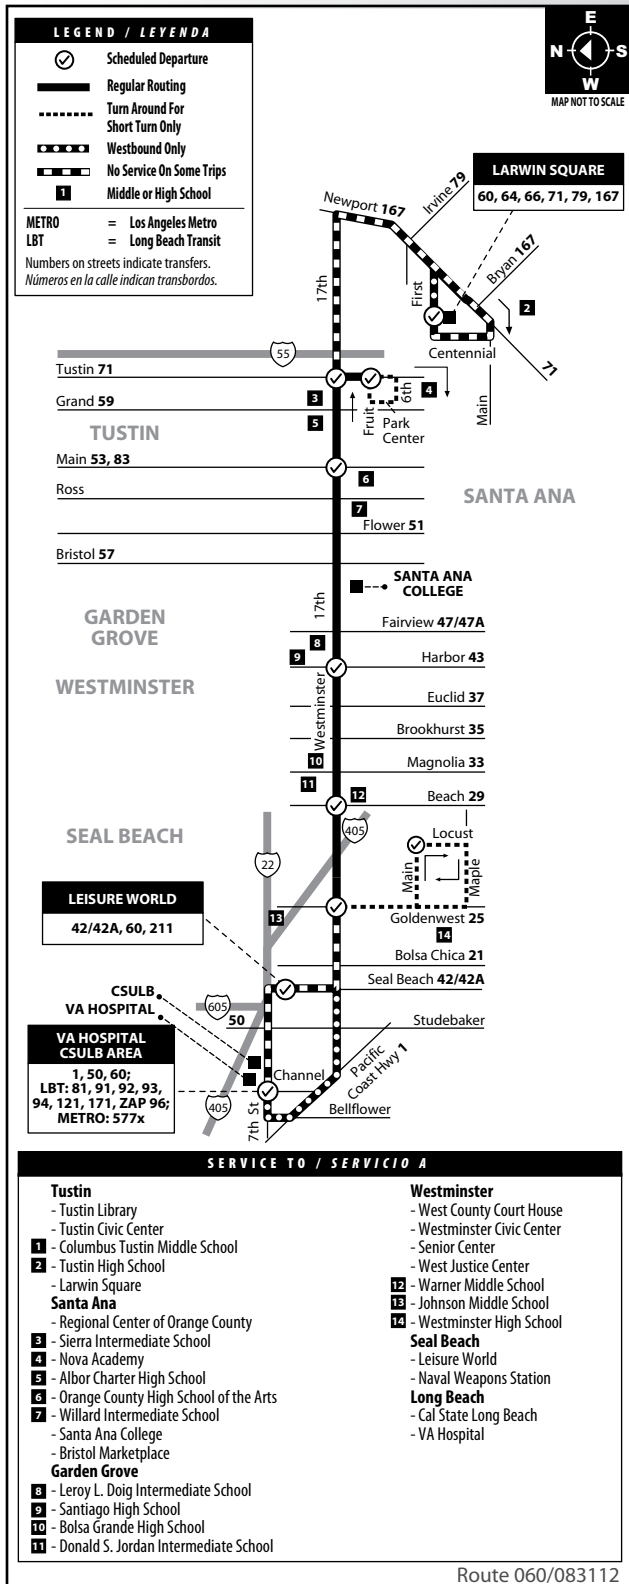

Route 60

Long Beach to Tustin via Westminster Ave / 17th St

MONDAY - FRIDAY: Eastbound TO: Santa Ana or Larwin Square

7th & Channel	Leisure World	Main & Locust	Westminster & Goldenwest	Westminster & Beach	Westminster & Harbor	17th & Main	17th & Tustin (F)	Fruit & Tustin	Larwin Square	
4:00	4:06	4:17	4:21	4:32	4:40	4:47	4:59	
4:25	4:31	4:42	4:46	4:57	5:05	5:12	5:24	
4:50	4:56	5:07	5:11	5:22	5:30	5:37	5:49	
5:34	5:40	5:54	5:58	6:12	6:23	6:32	6:48	
			6:02	6:06	6:20	6:31	6:40	6:54		
			6:07	6:10	6:14	6:28	6:48	6:46		
			6:11	6:13	6:18	6:36	7:02	7:08		
5:57	6:04	6:21	6:26	6:44	7:00	7:10	7:28	
			6:27	6:29	6:34	6:52	7:08	7:18	7:24	
6:13	6:20	6:37	6:42	7:00	7:16	7:26	7:44	
			6:41	6:45	6:50	7:08	7:24	7:34	7:40	
6:29	6:36	6:53	6:58	7:16	7:32	7:42	8:00	
			6:57	7:01	7:06	7:24	7:40	7:50	7:56	
6:45	6:52	7:09	7:14	7:32	7:48	7:58	8:17	
			7:15	7:19	7:24	7:42	7:58	8:08	8:14	
7:05	7:12	7:29	7:34	7:52	8:08	8:18	8:36	
			7:35	7:39	7:44	8:02	8:18	8:28	8:34	
			7:45	7:49	7:54	8:12	8:28	8:38	8:56
7:35	7:42	7:59	8:04	8:22	8:38	8:48	9:06	
			8:03	8:07	8:13	8:32	8:47	8:57	9:03	
			8:13	8:17	8:23	8:42	8:57	9:07	9:13	
8:04	8:11	8:27	8:33	8:52	9:07	9:17	9:32	
			8:32	8:37	8:43	9:02	9:17	9:27	9:35	
			8:42	8:47	8:53	9:12	9:27	9:37	9:45	
8:34	8:41	8:57	9:03	9:22	9:37	9:47	10:02	
8:48	8:55	9:11	9:17	9:36	9:51	10:01	10:16	
			9:18	9:23	9:29	9:48	10:03	10:13	10:21	
9:12	9:19	9:35	9:41	10:00	10:15	10:25	10:40	
			9:42	9:47	9:53	10:12	10:27	10:37	10:45	
9:36	9:43	9:59	10:05	10:24	10:39	10:49	11:04	
			10:06	10:11	10:17	10:36	10:51	11:01	11:09	
10:00	10:07	10:23	10:29	10:48	11:03	11:13	11:30	
			10:30	10:35	10:41	11:00	11:15	11:25	11:33	
			10:42	10:47	10:53	11:12	11:27	11:37	11:45	
10:36	10:43	10:59	11:05	11:24	11:39	11:49	12:04	
			11:06	11:11	11:17	11:36	11:51	12:01	12:09	
11:00	11:07	11:23	11:29	11:48	12:03	12:13	12:28	
			11:30	11:35	11:41	12:00	12:15	12:25	12:33	
			11:42	11:47	11:53	12:12	12:27	12:37	12:45	
11:36	11:43	11:59	12:05	12:24	12:39	12:49	1:04	
			12:06	12:11	12:17	12:36	12:51	1:01	1:09	