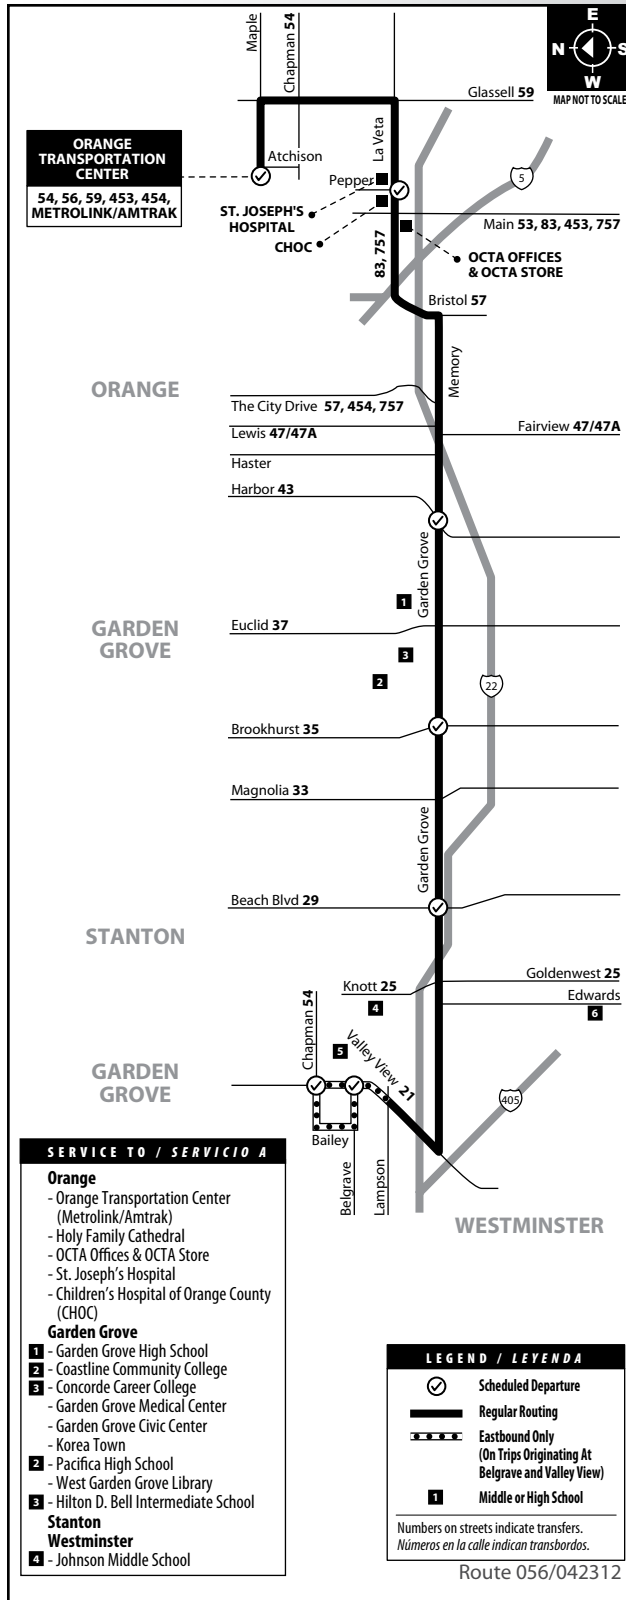

Route 56

Garden Grove to Orange
via Garden Grove Blvd

MONDAY - FRIDAY: Eastbound
TO: Orange Transportation Center

Chapman & Valley View	Belgrave & Valley View	Garden Grove & Beach	Garden Grove & Brookhurst	Garden Grove & Harbor	La Veta & Pepper	Orange Transportation Center
		4:49	4:57	5:04	5:17	5:23
5:27	.....	5:39	5:47	5:54	6:07	6:13
5:59	.....	6:14	6:24	6:34	6:47	6:57
	6:33	6:52	7:04	7:14	7:29	7:37
	7:13	7:32	7:44	7:54	8:09	8:17
	7:53	8:12	8:24	8:34	8:49	8:57
	8:28	8:49	9:01	9:14	9:28	9:38
	9:08	9:29	9:41	9:54	10:08	10:18
	9:48	10:09	10:21	10:34	10:48	10:58
	10:26	10:47	10:59	11:12	11:26	11:36
	11:02	11:22	11:35	11:50	12:06	12:17
	11:46	12:06	12:19	12:34	12:50	1:01
	12:26	12:46	12:59	1:14	1:30	1:41
	1:06	1:26	1:39	1:54	2:10	2:21
	1:46	2:06	2:19	2:34	2:50	3:01
	2:35	2:55	3:05	3:14	3:29	3:41
	3:15	3:35	3:45	3:54	4:09	4:21
	3:49	4:09	4:19	4:28	4:43	4:55
	4:32	4:52	5:02	5:11	5:26	5:38
	5:06	5:32	5:43	5:54	6:10	6:21
6:12	.....	6:34	6:44	6:54	7:06	7:16
7:37	.....	7:56	8:05	8:12	8:24	8:33
8:49	.....	9:08	9:17	9:24	9:36	9:45