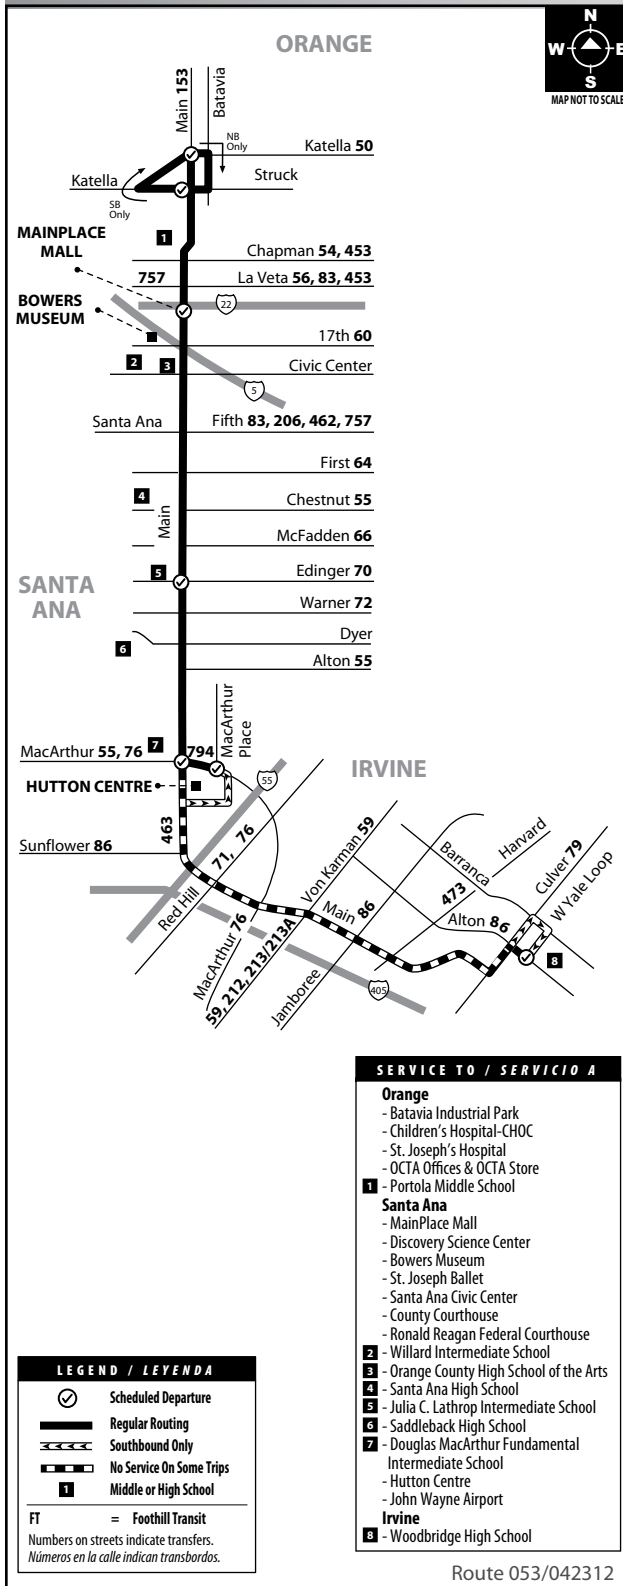

Orange to Irvine
via Main St

Route 53

MONDAY - FRIDAY: Northbound
TO: Orange

West Yale Loop & Alton	MacArthur Blvd & MacArthur Pl	Main & MacArthur (Santa Ana)	Main & Edinger	Santa Ana MainPlace	Main & Katella	Struck & Main
	4:31	4:32	4:39	4:47	4:54	5:01
	4:54	4:55	5:03	5:15	5:21	5:28
	5:06	5:07	5:15	5:27	5:33	5:40
	5:18	5:19	5:27	5:39	5:45	5:52
5:14	5:28	5:37	5:51	5:59	6:06
	5:39	5:40	5:49	6:03	6:11	6:18
5:38	5:52	6:01	6:15	6:23	6:30
	6:02	6:03	6:12	6:27	6:36	6:43
	6:11	6:12	6:22	6:39	6:47	6:56
6:08	6:24	6:34	6:51	6:59	7:08
	6:35	6:36	6:46	7:03	7:11	7:20
	6:47	6:48	6:58	7:15	7:23	7:32
6:44	7:00	7:10	7:27	7:35	7:44
	7:09	7:10	7:20	7:39	7:48	7:56
	7:21	7:22	7:32	7:51	8:00	8:08
7:17	7:34	7:44	8:03	8:12	8:20
	7:45	7:46	7:56	8:15	8:24	8:32
7:41	7:58	8:08	8:27	8:36	8:44
	8:08	8:09	8:19	8:39	8:47	8:55
8:00	8:21	8:31	8:51	8:59	9:07
	8:32	8:33	8:43	9:03	9:11	9:19
8:24	8:45	8:55	9:15	9:23	9:31
	8:56	8:57	9:07	9:27	9:37	9:45
	9:08	9:09	9:19	9:39	9:49	9:57
9:05	9:23	9:33	9:51	10:00	10:08
	9:34	9:35	9:45	10:03	10:12	10:20
	9:46	9:47	9:57	10:15	10:24	10:32
	9:55	9:56	10:06	10:27	10:36	10:44
9:49	10:08	10:18	10:39	10:48	10:56
	10:19	10:20	10:30	10:51	11:00	11:08
	10:31	10:32	10:42	11:03	11:12	11:20
10:25	10:44	10:54	11:15	11:24	11:32
	10:55	10:56	11:06	11:27	11:36	11:44
	11:07	11:08	11:18	11:39	11:48	11:56
11:01	11:20	11:30	11:51	12:00	12:08
	11:29	11:30	11:41	12:03	12:14	12:22
	11:41	11:42	11:53	12:15	12:26	12:34
	11:53	11:54	12:05	12:27	12:38	12:46
11:44	12:03	12:15	12:39	12:49	12:59
	12:16	12:17	12:29	12:51	1:01	1:09
	12:28	12:29	12:41	1:03	1:13	1:21