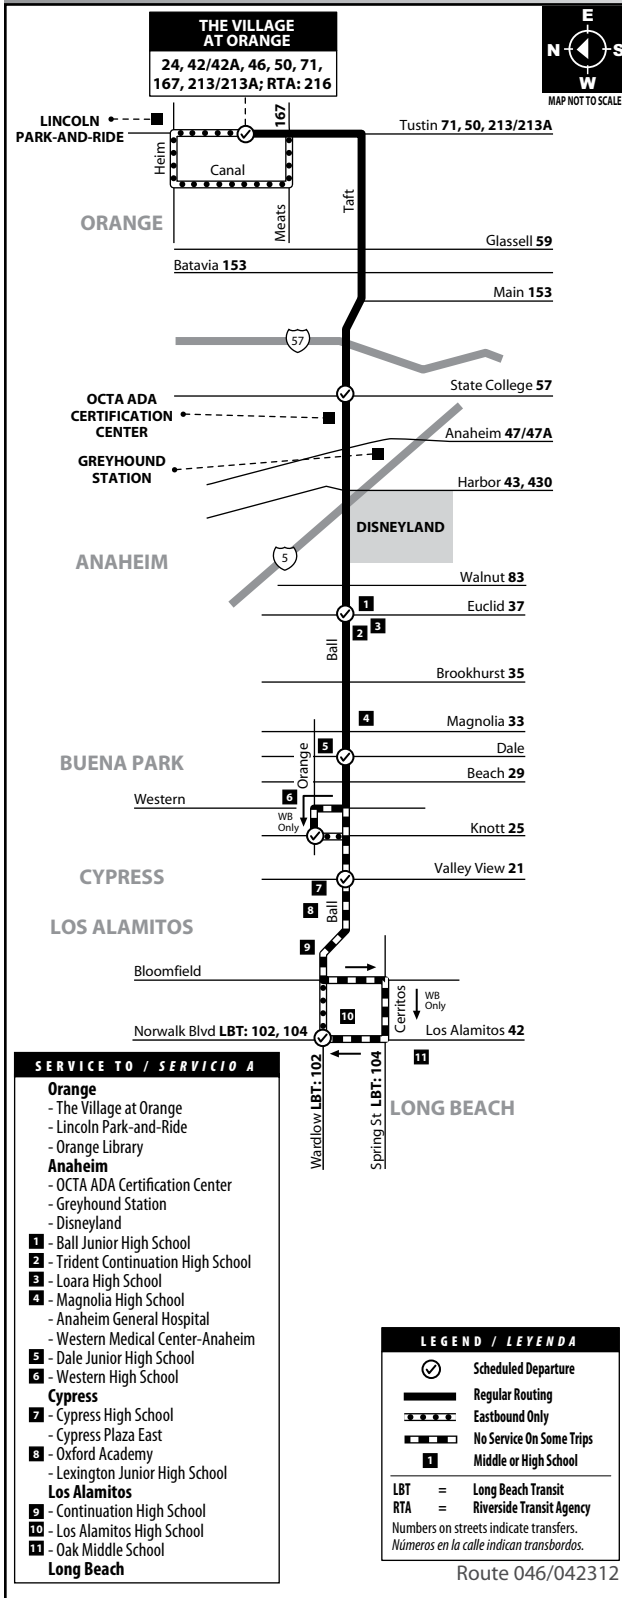

Los Alamitos to Orange via Ball Rd / Taft Ave

Route 46

MONDAY - FRIDAY: Eastbound TO: The Village at Orange

Norwalk & Wardlow	Ball & Valley View	Knott & Orange	Ball & Dale	Ball & Euclid	Ball & State College	The Village at Orange
4:30	4:37	4:44	4:52	5:05	5:23
5:20	5:27	5:34	5:42	5:55	6:13
		5:52	6:01	6:12	6:27	6:47
6:18	6:25	6:33	6:42	6:56	7:16
6:37	6:45	6:55	7:06	7:22	7:43
		7:03	7:15	7:30	7:48	8:09
7:17	7:27	7:39	7:54	8:11	8:33
		7:59	8:10	8:23	8:39	9:00
		8:15	8:29			
8:20	8:29	8:40	8:53	9:09	9:30
		9:03	9:12	9:23	9:38	9:58
9:24	9:33	9:42	9:54	10:09	10:29
		10:01	10:11	10:23	10:38	10:58
10:23	10:32	10:41	10:53	11:08	11:28
		11:00	11:11	11:23	11:39	12:00
11:23	11:32	11:42	11:53	12:09	12:30
		12:02	12:12	12:24	12:40	1:01
12:24	12:33	12:43	12:54	1:10	1:31
		1:02	1:13	1:24	1:40	2:01
1:23	1:32	1:42	1:53	2:09	2:30
		1:56	2:06	2:17	2:33	2:56
2:09	2:18	2:28	2:39	2:55	3:17
		2:31	2:41	2:56	3:13	3:35
		2:37	2:47	2:59	3:14	3:35
2:52	3:01	3:11	3:23	3:38	4:00
		3:25	3:35	3:47	4:02	4:23
3:40	3:49	3:59	4:11	4:26	4:48
		4:11	4:22	4:35	4:50	5:12
4:27	4:36	4:46	4:59	5:14	5:36
		4:58	5:09	5:23	5:38	6:00
5:27	5:36	5:46	5:58	6:13	6:34
6:30	6:39	6:47	6:58	7:11	7:30
7:32	7:41	7:49	7:58	8:11	8:30
8:34	8:42	8:49	8:58	9:10	9:26
9:36	9:43	9:50	9:58	10:09	10:24
10:39	10:45	10:52	10:58	11:09	11:23

SAT, SUN and HOLIDAY:
Eastbound
TO: The Village at Orange

Norwalk & Wardlow	Ball & Valley View	Ball & Dale	Ball & Euclid	Ball & State College	The Village at Orange
6:35	6:41	6:48	6:58	7:12	7:28
7:17	7:25	7:33	7:43	7:57	8:14
8:01	8:09	8:18	8:29	8:43	9:02
8:51	8:59	9:08	9:19	9:33	9:52
9:41	9:49	9:58	10:09	10:23	10:43
10:29	10:38	10:48	10:59	11:14	11:35
11:19	11:28	11:38	11:49	12:04	12:25
12:09	12:18	12:28	12:39	12:54	1:16
1:00	1:09	1:19	1:30	1:45	2:06
1:51	2:00	2:10	2:21	2:36	2:57
2:42	2:51	3:01	3:12	3:27	3:48
3:33	3:42	3:52	4:03	4:18	4:39
4:24	4:33	4:43	4:53	5:07	5:27
5:15	5:23	5:33	5:43	5:57	6:16
6:05	6:13	6:23	6:33	6:47	7:06
6:59	7:06	7:14	7:23	7:36	7:53