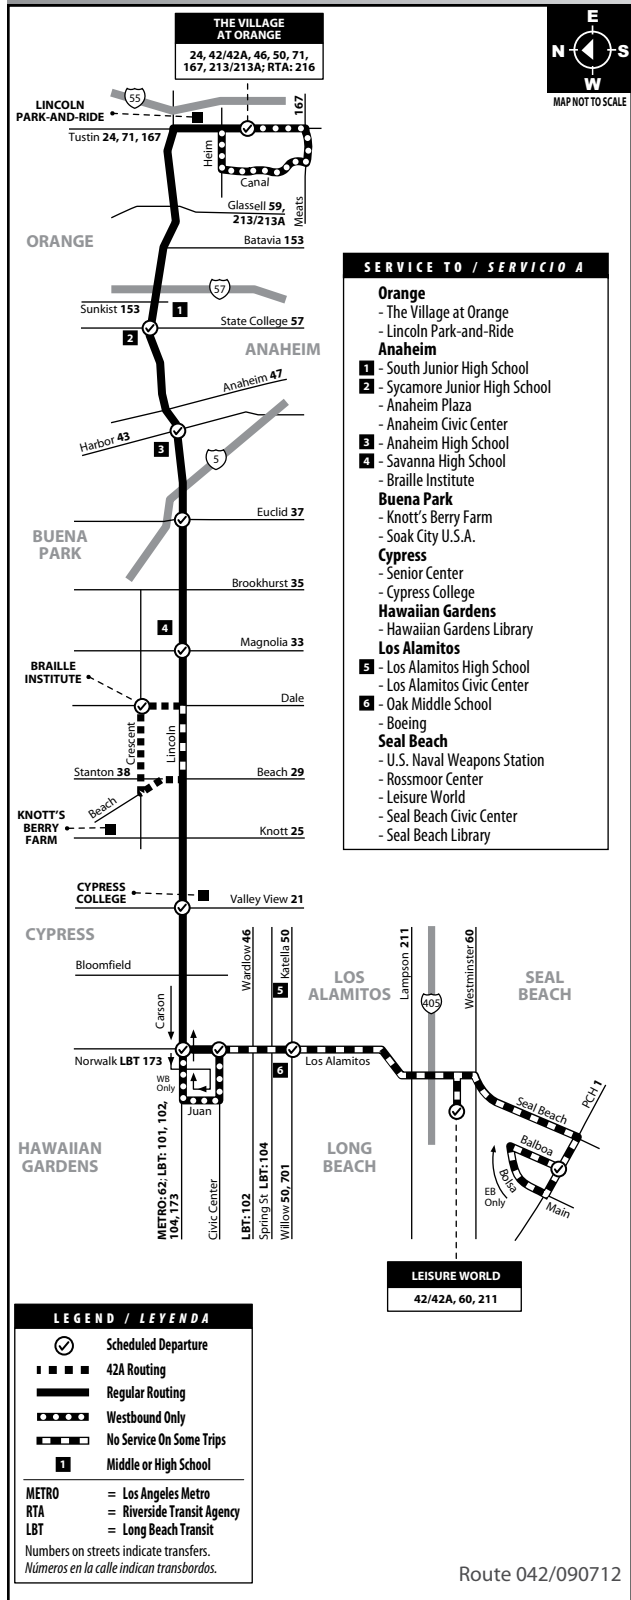

Seal Beach to Orange  
via Seal Beach Blvd /  
Los Alamitos Blvd / Lincoln Ave

# Route 42/42A

Wherever you  
get groceries  
you can buy  
your bus pass!

The math is quite simple. When you use a bus pass instead of paying cash you save money. And now you can pick one up wherever you buy groceries. Ralphs. Vons. Pavilions. Northgate Market. There are over 200+ locations. Surely there's one just around the corner from you!

For a list of locations, visit  
[octa.net/buyapass](http://octa.net/buyapass)

**Seal Beach to Orange**  
via Seal Beach Blvd /  
Los Alamitos Blvd / Lincoln Ave