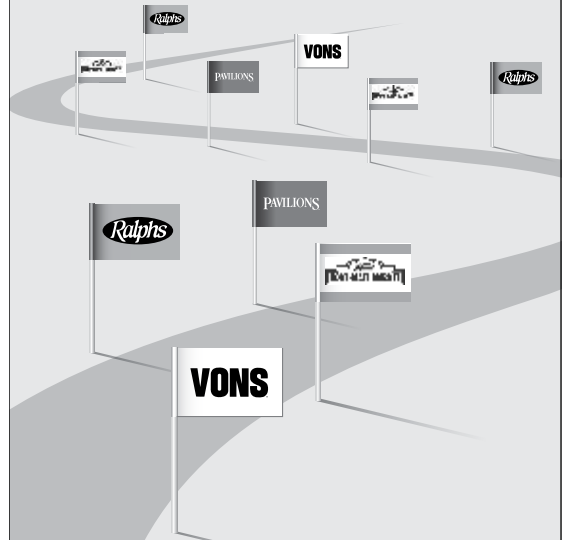

SUNDAY and HOLIDAY: Westbound TO: Los Cerritos Center

Esperanza & Fairlynn	Orangethorpe & Crowther	Orangethorpe & State College	Orangethorpe & Harbor	Orangethorpe & Magnolia	Orangethorpe & Beach	Orangethorpe & Valley View	Los Cerritos Center
6:21	6:31	6:39	6:44	6:52	6:56	7:01	7:21
7:21	7:31	7:39	7:44	7:52	7:56	8:01	8:21
8:21	8:31	8:39	8:44	8:54	8:58	9:04	9:23
9:19	9:30	9:38	9:44	9:55	10:00	10:05	10:27
10:19	10:30	10:38	10:44	10:55	11:00	11:05	11:27
11:19	11:30	11:38	11:44	11:55	12:00	12:05	12:27
12:19	12:30	12:38	12:44	12:55	1:00	1:05	1:27
1:19	1:30	1:38	1:44	1:55	2:00	2:05	2:27
2:19	2:30	2:38	2:44	2:55	3:00	3:05	3:27
3:19	3:30	3:38	3:44	3:55	4:00	4:05	4:27
4:19	4:30	4:38	4:44	4:55	5:00	5:05	5:27
5:19	5:30	5:38	5:44	5:55	6:00	6:05	6:27
6:20	6:30	6:38	6:44	6:54	6:58	7:03	7:23
7:20	7:30	7:38	7:44	7:54	7:58	8:03	8:23

Wherever you
get groceries
you can buy
your bus pass!

The math is quite simple. When you use a bus pass instead of paying cash you save money. And now you can pick one up wherever you buy groceries. Ralphs. Vons. Pavilions. Northgate Market. There are over 200+ locations. Surely there's one just around the corner from you!

For a list of locations, visit
octa.net/buyapass