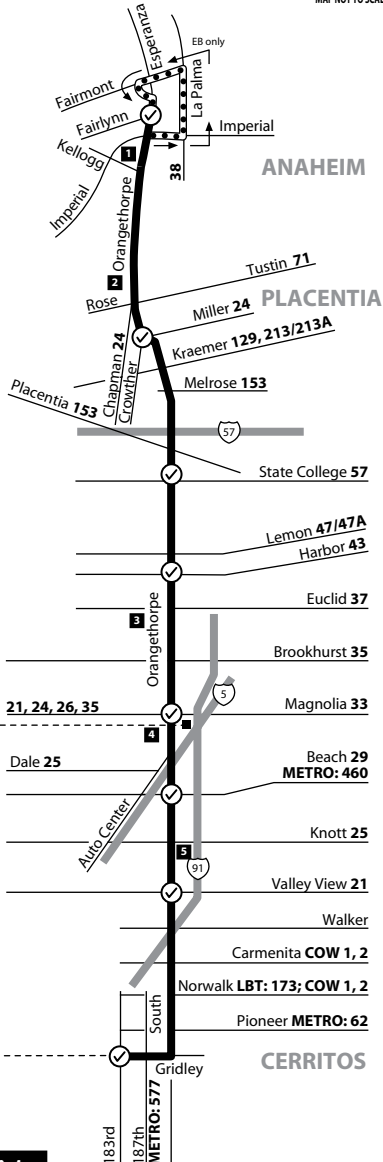

# Route 30

Cerritos to Anaheim  
via Orangethorpe Ave

**FULLERTON PARK-AND-RIDE AREA**  
21, 24, 25, 26, 30, 33, 35, 721; METRO: 460

**LOS CERRITOS CENTER**  
30; METRO: 62, 130, 577x;  
LBT: 172, 173, 192;  
NT: 2, 8; COW: 1, 2

Route 030/042312

**Cerritos to Anaheim**  
via Orangethorpe Ave

# Route 30

**MONDAY - FRIDAY: Westbound**  
**TO: Los Cerritos Center**

Esperanza & Fairlynn	Orangethorpe & Crowther	Orangethorpe & State College	Orangethorpe & Harbor	Orangethorpe & Magnolia	Orangethorpe & Beach	Orangethorpe & Valley View	Los Cerritos Center
		4:39	4:46	4:56	5:00	5:06	5:24
4:56	5:07	5:14	5:21	5:31	5:36	5:42	5:59
5:41	5:52	5:59	6:06	6:16	6:21	6:27	6:44
6:23	6:35	6:44	6:51	7:01	7:06	7:12	7:31
7:02	7:16	7:26	7:33	7:45	7:50	7:56	8:16
7:47	8:01	8:11	8:18	8:30	8:35	8:41	9:01
8:32	8:46	8:56	9:03	9:15	9:20	9:26	9:46
9:20	9:32	9:41	9:48	10:00	10:05	10:11	10:30
10:05	10:17	10:26	10:33	10:45	10:50	10:56	11:15
10:50	11:02	11:11	11:18	11:30	11:35	11:41	12:00
11:30	11:43	11:53	12:02	12:14	12:19	12:25	12:46
12:14	12:27	12:37	12:46	12:58	1:03	1:09	1:30
12:58	1:11	1:21	1:30	1:42	1:47	1:53	2:14
1:42	1:55	2:05	2:14	2:28	2:33	2:40	3:02
2:29	2:42	2:52	3:01	3:15	3:20	3:27	3:49
3:16	3:29	3:39	3:48	4:02	4:07	4:14	4:36
3:58	4:13	4:24	4:35	4:49	4:55	5:02	5:24
4:45	5:00	5:11	5:22	5:36	5:42	5:49	6:11
5:33	5:48	5:57	6:07	6:19	6:24	6:30	6:52
6:25	6:37	6:46	6:52	7:04	7:08	7:14	7:34
7:25	7:36	7:44	7:50	8:02	8:06	8:11	8:30
8:27	8:37	8:44	8:50	9:01	9:05	9:09	9:27
9:27	9:37	9:44	9:50	10:01	10:05	10:09	10:27

# Route 30

Cerritos to Anaheim  
via Orangethorpe Ave