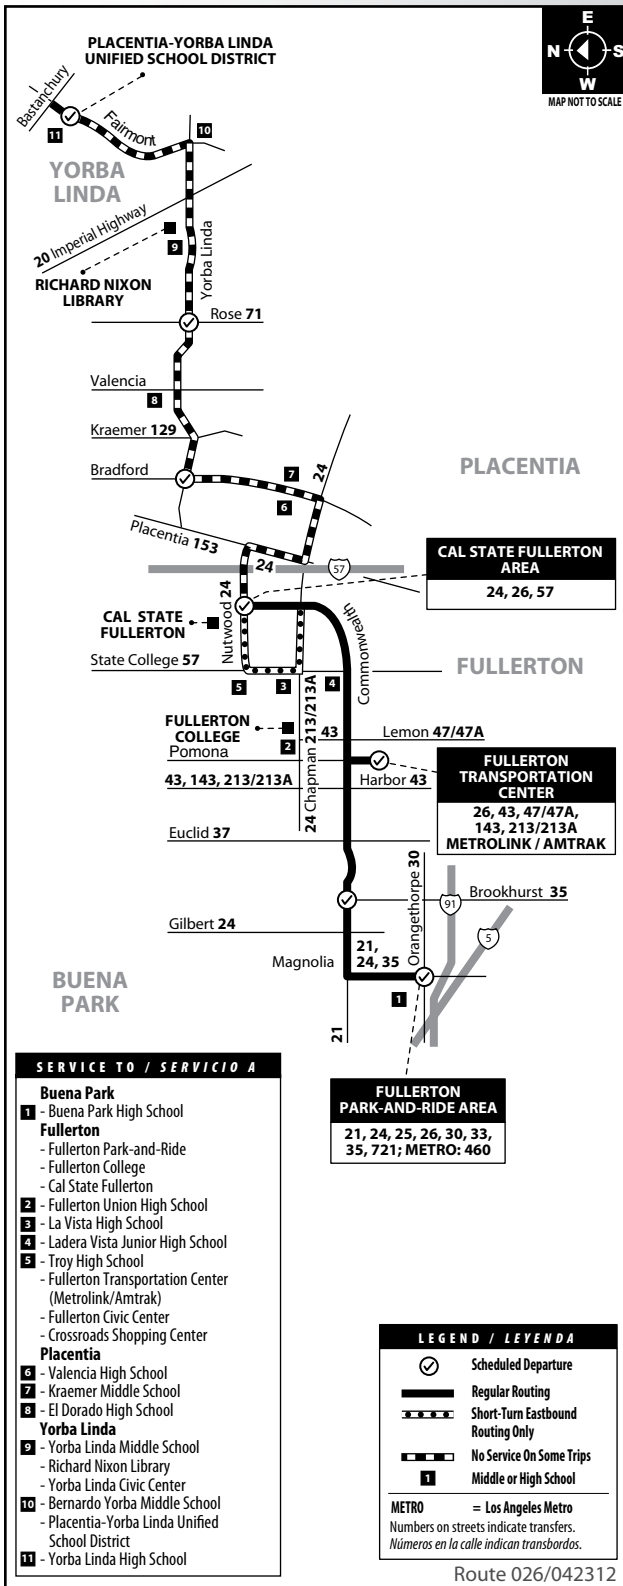

Route 26

Fullerton to Yorba Linda via Commonwealth Ave / Yorba Linda Ave

MONDAY - FRIDAY: Eastbound TO: Cal State Fullerton or Yorba Linda

Fullerton Park-and-Ride	Commonwealth & Brookhurst	Fullerton Transportation Center	Commonwealth & Nutwood	Bradford & Yorba Linda	Yorba Linda & Rose	Fairmont & Bastanchury
5:05	5:10	5:20	5:32	5:44	5:49	6:04
6:05	6:10	6:20	6:32	6:44	6:49	7:03
6:26	6:31	6:41	6:56			
6:56	7:05	7:17	7:28	7:39	7:44	7:59
7:16	7:24	7:36	7:51			
7:49	7:57	8:07	8:19	8:31	8:36	8:55
8:25	8:33	8:43	8:58			
8:50	8:58	9:07	9:19	9:31	9:36	9:55
9:23	9:30	9:40	9:55			
9:50	9:58	10:07	10:19	10:29	10:34	10:55
10:22	10:30	10:39	10:54			
10:50	10:58	11:07	11:19	11:31	11:36	11:55
11:20	11:28	11:39	11:56			
11:48	11:56	12:07	12:21	12:34	12:41	12:59
12:18	12:26	12:37	12:54			
12:48	12:56	1:07	1:21	1:34	1:41	1:58
1:18	1:26	1:37	1:54			
1:46	1:54	2:05	2:22	2:35	2:42	2:58
2:19	2:26	2:37	2:54			
2:47	2:55	3:06	3:20	3:33	3:40	3:55
3:18	3:26	3:37	3:54			
3:49	3:56	4:07	4:19	4:30	4:37	4:56
4:22	4:30	4:41	4:58			
4:52	5:00	5:11	5:25	5:36	5:41	6:00
5:21	5:28	5:40	5:51	6:00	6:05	6:18
6:29	6:36	6:45	6:56	7:05	7:10	7:23
7:24	7:31	7:40	7:51	8:00	8:05	8:18
8:39	8:46	8:55	9:06	9:15	9:20	9:33
9:51	9:57	10:05	10:16	10:25	10:30	10:43