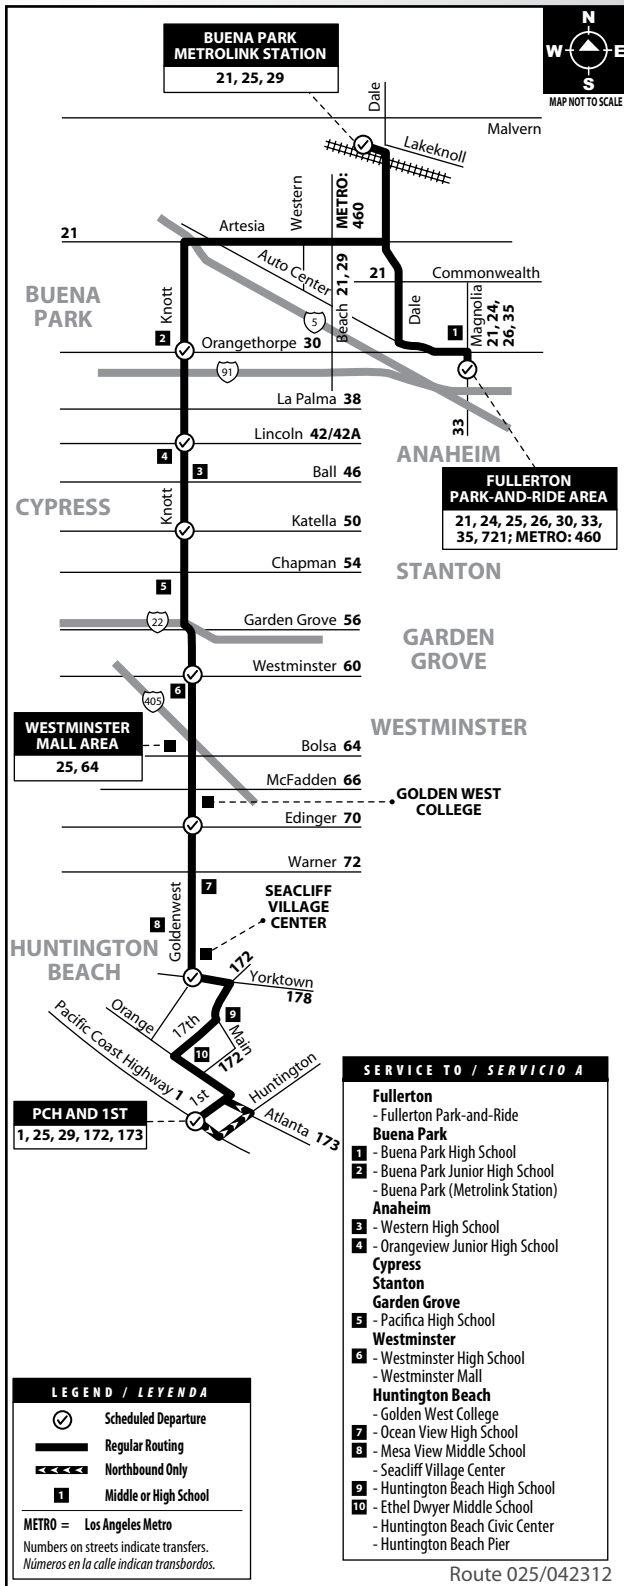

Route 25

Fullerton to Huntington Beach via Knott Ave / Goldenwest St

MONDAY - FRIDAY: Northbound TO: Fullerton Park-and-Ride

Pacific Coast Hwy & 1st	Goldenwest & Yorktown	Goldenwest & Edinger	Goldenwest & Westminister	Knott & Katella	Knott & Lincoln	Knott & Orangethorpe	Buena Park Metrolink Station	Fullerton Park-and-Ride
4:53	5:05	5:15	5:23	5:36	5:45	5:52	6:02	6:11
							6:05	6:15
5:38	5:50	6:00	6:08	6:21	6:30	6:37	6:47	6:56
							6:52	7:02
6:22	6:35	6:45	6:53	7:06	7:15	7:22	7:34	7:43
							7:41	7:51
7:07	7:20	7:30	7:38	7:51	8:01	8:09	8:23	8:32
							8:32	8:42
7:50	8:04	8:15	8:23	8:37	8:48	8:56	9:10	9:19
8:35	8:49	9:00	9:08	9:22	9:31	9:39	9:51	10:00
9:20	9:34	9:45	9:53	10:07	10:16	10:24	10:36	10:45
10:05	10:19	10:30	10:38	10:52	11:01	11:09	11:21	11:30
10:50	11:04	11:15	11:23	11:37	11:46	11:54	12:06	12:15
11:35	11:49	12:00	12:08	12:22	12:31	12:39	12:51	1:00
12:20	12:34	12:45	12:53	1:07	1:16	1:24	1:36	1:45
1:02	1:16	1:28	1:38	1:52	2:02	2:10	2:21	2:31
1:47	2:01	2:13	2:23	2:37	2:47	2:55	3:06	3:16
2:39	2:52	3:04	3:13	3:27	3:37	3:45	3:56	4:05
							4:11	4:21
3:20	3:35	3:47	3:57	4:12	4:22	4:30	4:41	4:50
							4:47	4:57
							5:17	5:27
4:03	4:18	4:30	4:40	4:55	5:05	5:13	5:24	5:33
							5:52	6:02
4:48	5:02	5:14	5:26	5:43	5:54	6:03	6:15	6:24
5:31	5:45	5:58	6:08	6:23	6:34	6:43	6:56	7:05
6:19	6:32	6:44	6:53	7:07	7:17	7:25	7:36	7:45
7:22	7:35	7:45	7:53	8:05	8:14	8:22	8:31	8:40
8:22	8:35	8:45	8:53	9:05	9:14	9:22	9:31	9:40
9:35	9:46	9:56	10:03	10:12	10:20	10:26	10:34	10:43