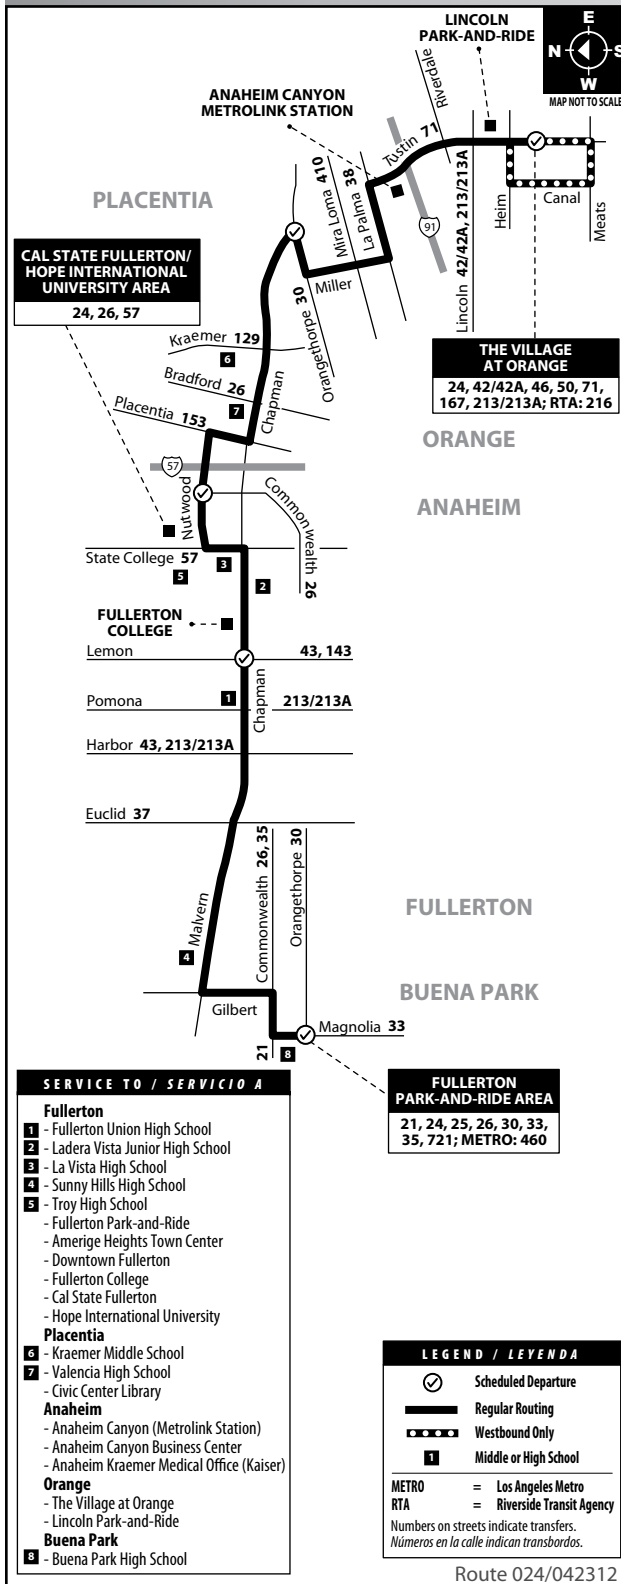

## Fullerton to Orange via Malvern Ave / Chapman Ave / Tustin Ave

# Route 24

### MONDAY - FRIDAY: Eastbound TO: Orange

Fullerton Park-and-Ride	Chapman & Lemon	Nutwood & Commonwealth	Orangethorpe & Chapman	The Village at Orange
5:00	5:15	5:22	5:30	5:43
6:00	6:15	6:22	6:30	6:43
6:57	7:18	7:27	7:38	7:52
7:47	8:08	8:17	8:28	8:42
8:50	9:11	9:20	9:31	9:45
9:57	10:15	10:25	10:35	10:49
10:57	11:15	11:25	11:35	11:49
<b>12:03</b>	<b>12:21</b>	<b>12:31</b>	<b>12:41</b>	<b>12:55</b>
<b>1:03</b>	<b>1:21</b>	<b>1:31</b>	<b>1:41</b>	<b>1:55</b>
<b>2:11</b>	<b>2:29</b>	<b>2:39</b>	<b>2:49</b>	<b>3:03</b>
<b>2:49</b>	<b>3:09</b>	<b>3:24</b>	<b>3:35</b>	<b>3:51</b>
<b>3:57</b>	<b>4:17</b>	<b>4:32</b>	<b>4:43</b>	<b>4:59</b>
<b>5:04</b>	<b>5:24</b>	<b>5:34</b>	<b>5:43</b>	<b>5:58</b>
<b>6:00</b>	<b>6:17</b>	<b>6:26</b>	<b>6:35</b>	<b>6:47</b>
<b>7:06</b>	<b>7:23</b>	<b>7:32</b>	<b>7:41</b>	<b>7:53</b>
<b>8:00</b>	<b>8:17</b>	<b>8:26</b>	<b>8:35</b>	<b>8:47</b>
<b>9:00</b>	<b>9:17</b>	<b>9:26</b>	<b>9:35</b>	<b>9:47</b>

### MONDAY - FRIDAY: Westbound TO: Fullerton Park-and-Ride

The Village at Orange	Chapman & Orangethorpe	Nutwood & Commonwealth	Chapman & Lemon	Fullerton Park-and-Ride
4:55	5:08	5:16	5:24	5:39
5:57	6:17	6:27	6:38	6:59
7:00	7:18	7:29	7:37	7:54
8:03	8:21	8:32	8:40	8:57
8:51	9:09	9:20	9:28	9:45
9:54	10:12	10:23	10:31	10:48
10:58	11:16	11:27	11:37	11:54
11:58	<b>12:16</b>	<b>12:27</b>	<b>12:37</b>	<b>12:54</b>
<b>1:04</b>	<b>1:21</b>	<b>1:31</b>	<b>1:42</b>	<b>2:02</b>
<b>2:05</b>	<b>2:22</b>	<b>2:32</b>	<b>2:43</b>	<b>3:03</b>
<b>3:12</b>	<b>3:31</b>	<b>3:44</b>	<b>3:54</b>	<b>4:16</b>
<b>4:00</b>	<b>4:19</b>	<b>4:32</b>	<b>4:42</b>	<b>5:04</b>
<b>5:08</b>	<b>5:27</b>	<b>5:38</b>	<b>5:48</b>	<b>6:05</b>
<b>6:07</b>	<b>6:26</b>	<b>6:37</b>	<b>6:47</b>	<b>7:04</b>
<b>6:59</b>	<b>7:17</b>	<b>7:25</b>	<b>7:33</b>	<b>7:48</b>
<b>8:03</b>	<b>8:21</b>	<b>8:29</b>	<b>8:37</b>	<b>8:52</b>