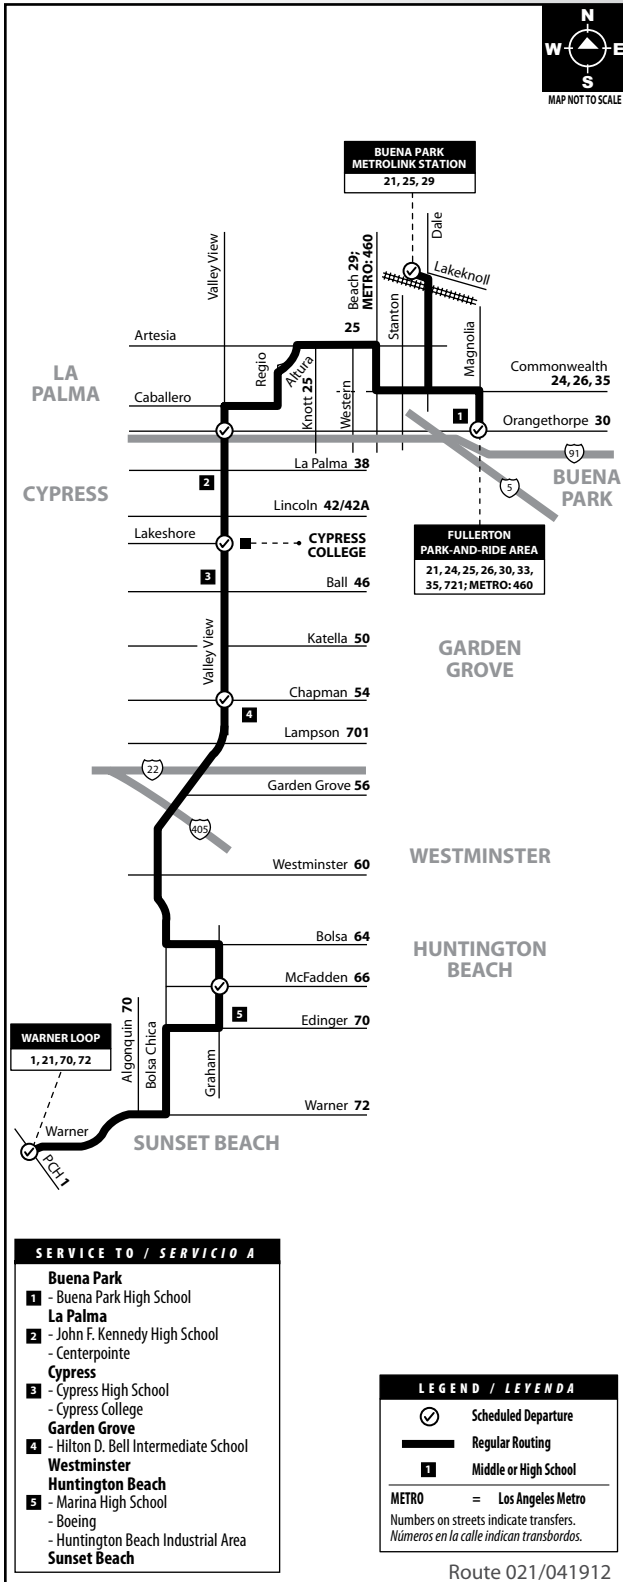

Route 21

Fullerton to Huntington Beach via Valley View St / Bolsa Chica Rd

NOTE: No weekend or midday service.

NOTA: No hay servicio los fines de semana o el servicio del mediodía.

MONDAY - FRIDAY: Northbound TO: Fullerton

Warner & Pacific Coast Hwy	Graham & McFadden	Valley View & Chapman	Cypress College	Valley View & Orangethorpe	Buena Park Metrolink Station	Fullerton Park-and-Ride
5:39	5:48	6:00	6:08	6:17	6:34	6:43
6:28	6:38	6:52	7:00	7:08	7:27	7:38
7:31	7:41	7:55	8:03	8:11	8:30	8:41
8:35	8:46	8:59	9:08	9:15	9:34	9:43
2:34	2:46	3:02	3:12	3:20	3:36	3:45
3:34	3:46	4:02	4:12	4:20	4:36	4:45
4:34	4:46	5:02	5:12	5:20	5:36	5:45
5:46	5:57	6:10	6:18	6:26	6:42	6:51
6:38	6:49	7:02	7:10	7:18	7:34	7:43
7:38	7:48	7:59	8:05	8:11	8:25	8:33

MONDAY - FRIDAY: Southbound TO: Huntington Beach

Fullerton Park-and-Ride	Buena Park Metrolink Station	Valley View & Orangethorpe	Cypress College	Valley View & Chapman	Graham & McFadden	Warner & Pacific Coast Hwy
5:16	5:23	5:40	5:46	5:55	6:06	6:17
6:10	6:18	6:36	6:44	6:54	7:10	7:21
7:11	7:19	7:37	7:45	7:55	8:11	8:22
8:10	8:20	8:42	8:53	9:06	9:19	9:29
9:10	9:20	9:42	9:53	10:06	10:19	10:29
3:12	3:21	3:40	3:48	3:58	4:13	4:24
4:25	4:34	4:53	5:01	5:11	5:26	5:37
5:13	5:22	5:40	5:47	5:56	6:11	6:21
6:17	6:26	6:44	6:51	7:00	7:15	7:25
7:13	7:23	7:40	7:46	7:54	8:04	8:13
8:10	8:20	8:37	8:43	8:51	9:01	9:10