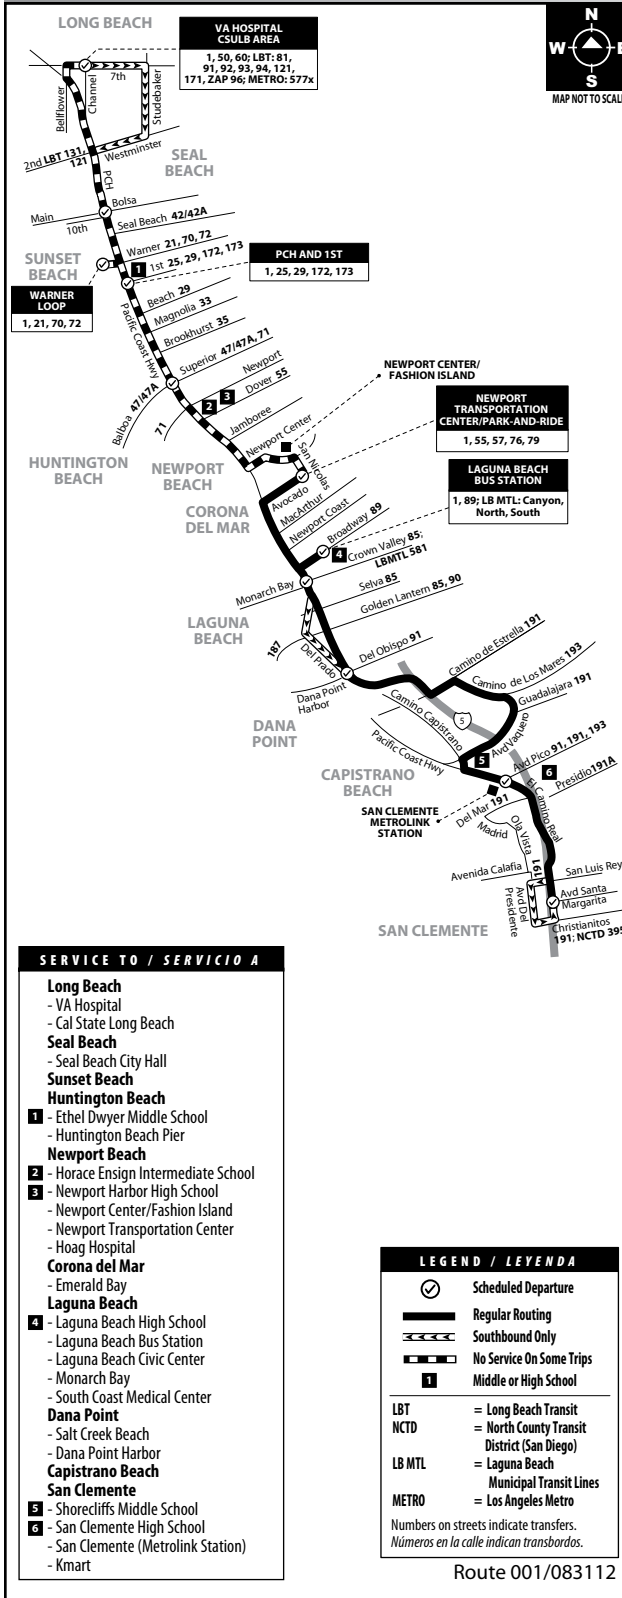

# Route 1

## MONDAY - FRIDAY: Northbound TO: Newport Transportation Center or Long Beach

El Camino Real & Avd Santa Margarita	El Camino Real & Avd Pico	Pacific Coast Hwy & Del Obispo	Pacific Coast Hwy & Crown Valley	Laguna Beach Bus Station	Newport Transportation Center	Pacific Coast Hwy & Superior	Pacific Coast Hwy & 1st	Warner & Pacific Coast Hwy	Pacific Coast Hwy & Bolsa	7th & Channel
4:32	4:43	4:56	5:05	5:19	5:35	5:46	5:55	6:07	6:14	6:24
5:13	5:26	5:40	5:50	6:05	6:26	6:38	6:48	7:01	7:09	7:19
5:58	6:11	6:25	6:35	6:50	7:13					
6:27	6:42	6:55	7:05	7:23	7:47	7:59	8:10	8:22	8:30	8:41
6:57	7:13	7:28	7:39	7:58	8:22					
7:29	7:45	8:00	8:11	8:30	8:53	9:07	9:17	9:29	9:38	9:49
8:01	8:17	8:32	8:43	9:02	9:26					
8:30	8:46	9:01	9:12	9:31	9:54	10:08	10:18	10:30	10:39	10:50
9:01	9:17	9:32	9:43	10:02	10:26					
9:29	9:45	10:00	10:11	10:30	10:53	11:07	11:17	11:29	11:38	11:49
9:59	10:14	10:29	10:39	10:59	11:27					
10:26	10:41	10:56	11:06	11:26	11:53	12:09	12:21	12:34	12:43	12:54
10:56	11:11	11:26	11:36	11:56	12:24					
11:25	11:40	11:55	12:05	12:25	12:52	1:08	1:20	1:33	1:42	1:53
11:57	12:12	12:27	12:37	12:57	1:25					
12:25	12:40	12:56	1:06	1:27	1:53	2:08	2:21	2:36	2:47	2:59
12:58	1:13	1:29	1:39	2:00	2:27					
1:21	1:36	1:51	2:01	2:23	2:52	3:09	3:23	3:38	3:49	4:01
2:01	2:16	2:31	2:41	3:03	3:33					
2:31	2:46	3:01	3:11	3:33	4:02	4:20	4:34	4:49	5:00	5:12
3:00	3:16	3:31	3:43	4:06	4:36					
3:31	3:47	4:02	4:14	4:37	5:06	5:25	5:40	5:56	6:07	6:20
4:04	4:20	4:35	4:47	5:10	5:40					
4:40	4:55	5:09	5:21	5:41	6:07	6:23	6:36	6:50	6:59	7:11
5:12	5:27	5:42	5:53	6:13	6:38					
5:42	5:57	6:12	6:23	6:43	7:07	7:20	7:30	7:43	7:51	8:01
6:14	6:29	6:44	6:55	7:15	7:40					
6:51	7:06	7:19	7:28	7:45	8:05	8:18	8:27	8:38	8:46	8:55
7:50	8:05	8:18	8:27	8:44	9:04	9:17	9:26	9:37	9:45	9:54
8:54	9:07	9:19	9:28	9:44	10:04					
10:01	10:11	10:23	10:30	10:46	11:06					