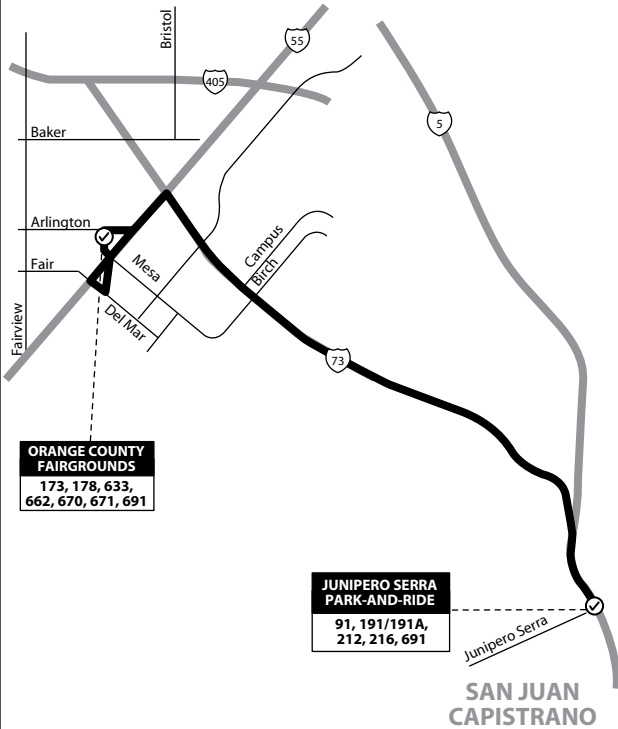

Route 691

Junipero Serra Park-and-Ride to Orange County Fairgrounds via 5 Fwy / 73 Fwy

ORANGE COUNTY FAIRGROUNDS
173, 178, 633,
662, 670, 671, 691

JUNIPERO SERRA PARK-AND-RIDE
91, 191/191A,
212, 216, 691

SAN JUAN CAPISTRANO

SERVICE TO / SERVICIO A
Costa Mesa
- Orange County Fairgrounds
San Juan Capistrano
- Junipero Serra Park-and-Ride

LEGEND / LEYENDA
 Scheduled Departure
 Regular Routing
 Numbers on streets indicate transfers.
 Números en la calle indican trasbordos.

Route 691/053111

FRIDAY:
Northbound
TO: OC Fairgrounds

Junipero Serra Park-and-Ride	OC Fair
2:45	3:20
3:45	4:20
4:45	5:20
5:45	6:20
6:45	7:20
7:45	8:20
8:45	9:20
9:45	10:20
10:45	11:20
11:45	12:20

FRIDAY:
Southbound
TO: Junipero Serra Park-and-Ride

NOTE: Service boards at Dock 2 at the corner of Rancho Viejo and Junipero Serra in San Juan Capistrano and the yellow gate at the OC Fair.