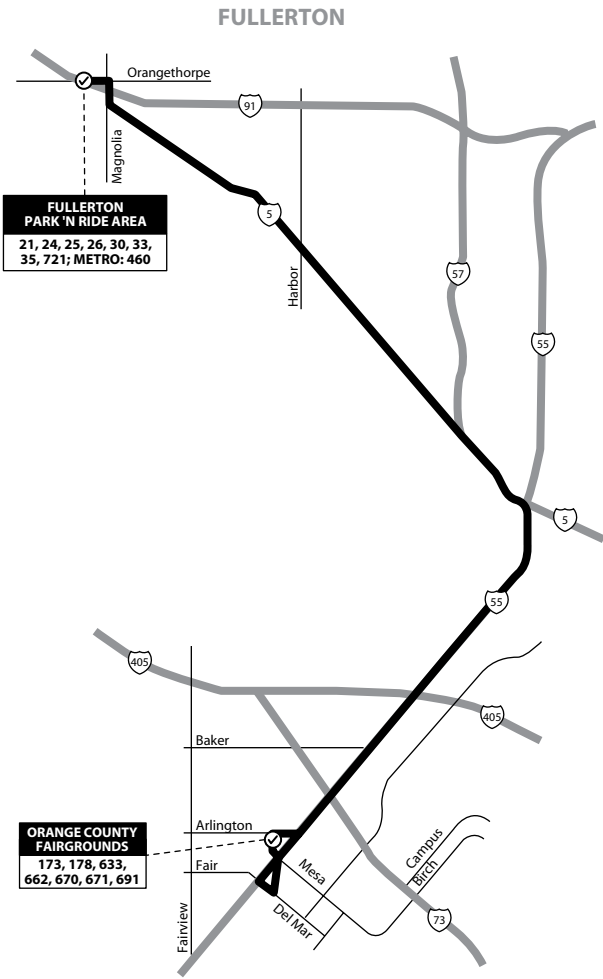

Route 633

Fullerton Park-and-Ride to Orange County Fairgrounds
via 5 Fwy / 55 Fwy

FULLERTON PARK 'N RIDE AREA
21, 24, 25, 26, 30, 33, 35, 721; METRO: 460

ORANGE COUNTY FAIRGROUNDS
173, 178, 633, 662, 670, 671, 691

COSTA MESA

SERVICE TO / SERVICIO A

- Costa Mesa
- Orange County Fairgrounds
- Fullerton**
- Fullerton Park 'N Ride

LEGEND / LEYENDA

- ☑ Scheduled Departure
- Regular Routing

Numbers on streets indicate transfers.
Números en la calle indican trasbordos.

Route 633/053111

FRIDAY:

Northbound

TO: Fullerton Park-and-Ride

OC Fair	Fullerton Park-and-Ride
3:15	3:45
4:15	4:45
5:15	5:45
6:15	6:45
7:15	7:45
8:15	8:45
9:15	9:45
10:15	10:45
11:15	11:45
12:15	12:45

FRIDAY:

Southbound

TO: OC Fairgrounds

Fullerton Park-and-Ride	OC Fair
3:00	3:30
4:00	4:30
5:00	5:30
6:00	6:30
7:00	7:30
8:00	8:30
9:00	9:30
10:00	10:30
11:00	11:30
12:00	12:30

SAT and SUN:

Northbound

TO: Fullerton Park-and-Ride