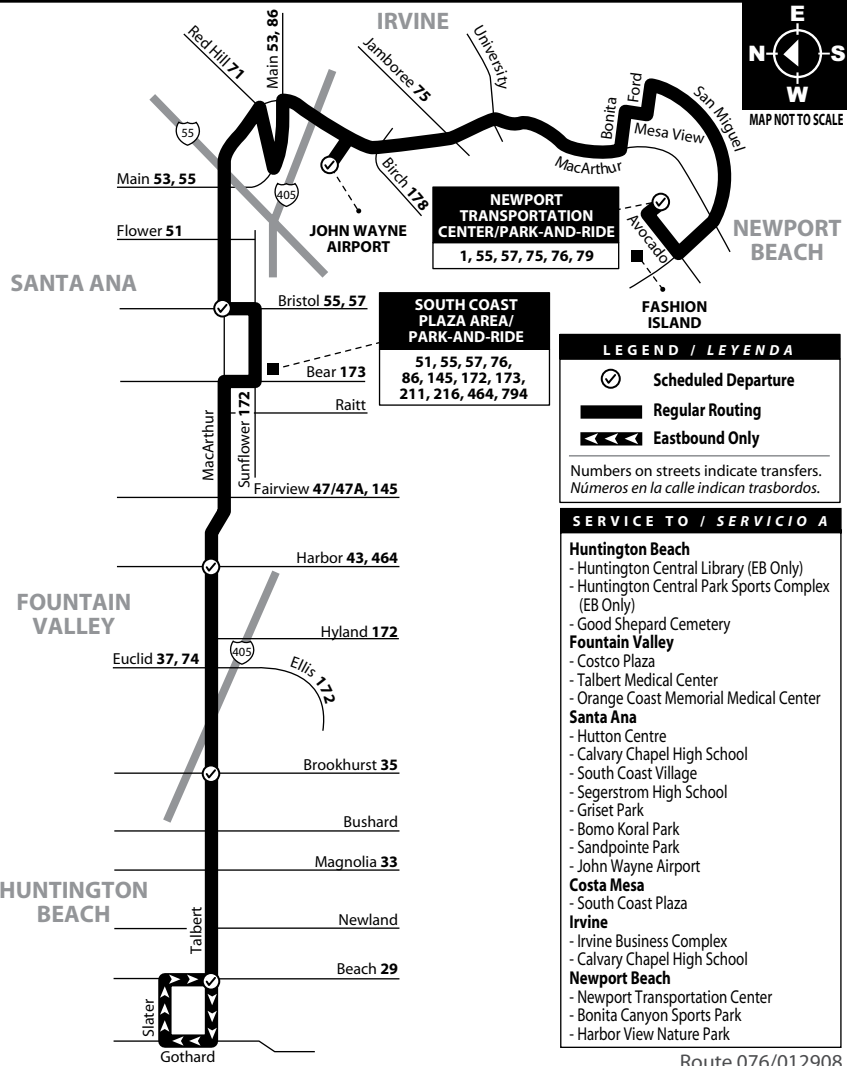

# Route 76

## Huntington Beach to Newport Beach via Talbert Ave / MacArthur Blvd

Route 076/012908

## Huntington Beach to Newport Beach via Talbert Ave / MacArthur Blvd