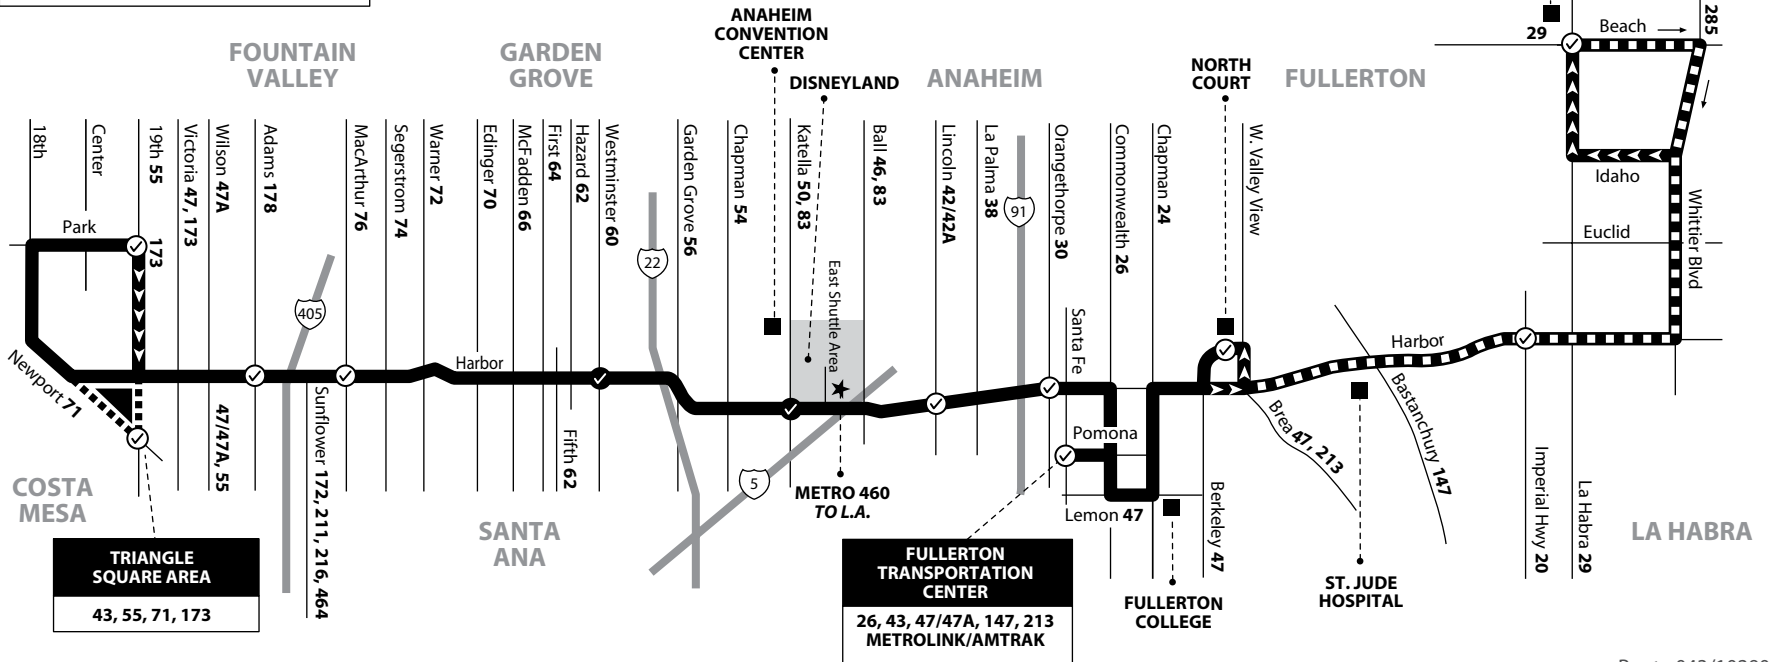

Route 43

La Habra to Costa Mesa via Whittier Blvd / Harbor Blvd

NOTE: This route operates short turn trips.

LEGEND / LEYENDA

- Scheduled Departure
- Scheduled Departure/
  Night Owl Connection
- Regular Routing
- Northbound Only
- No Service On Some Trips
- Interagency Connection
- 10 PM - 5 AM Only

METRO = Los Angeles Metro
FT = Foothill Transit

Numbers on streets indicate transfers.
Números en la calle indican trasbordos.

SERVICE TO / SERVICIO A

La Habra - Whittier Christian High School - La Habra Square - La Habra High School Fullerton - St. Jude Hospital - North Court - Fullerton College - Fullerton Transportation Center (Metrolink/Amtrak) - Metro Center of Fullerton - Orangefair Mall	Anaheim - Anaheim Cultural Arts Center - Anaheim Library - Anaheim Resort Area - Anaheim Convention Center - Disneyland Garden Grove - Hotel Row Santa Ana - Argosy University Fountain Valley	Costa Mesa - National University - Whittier Law School - Triangle Square

Route 043/102907