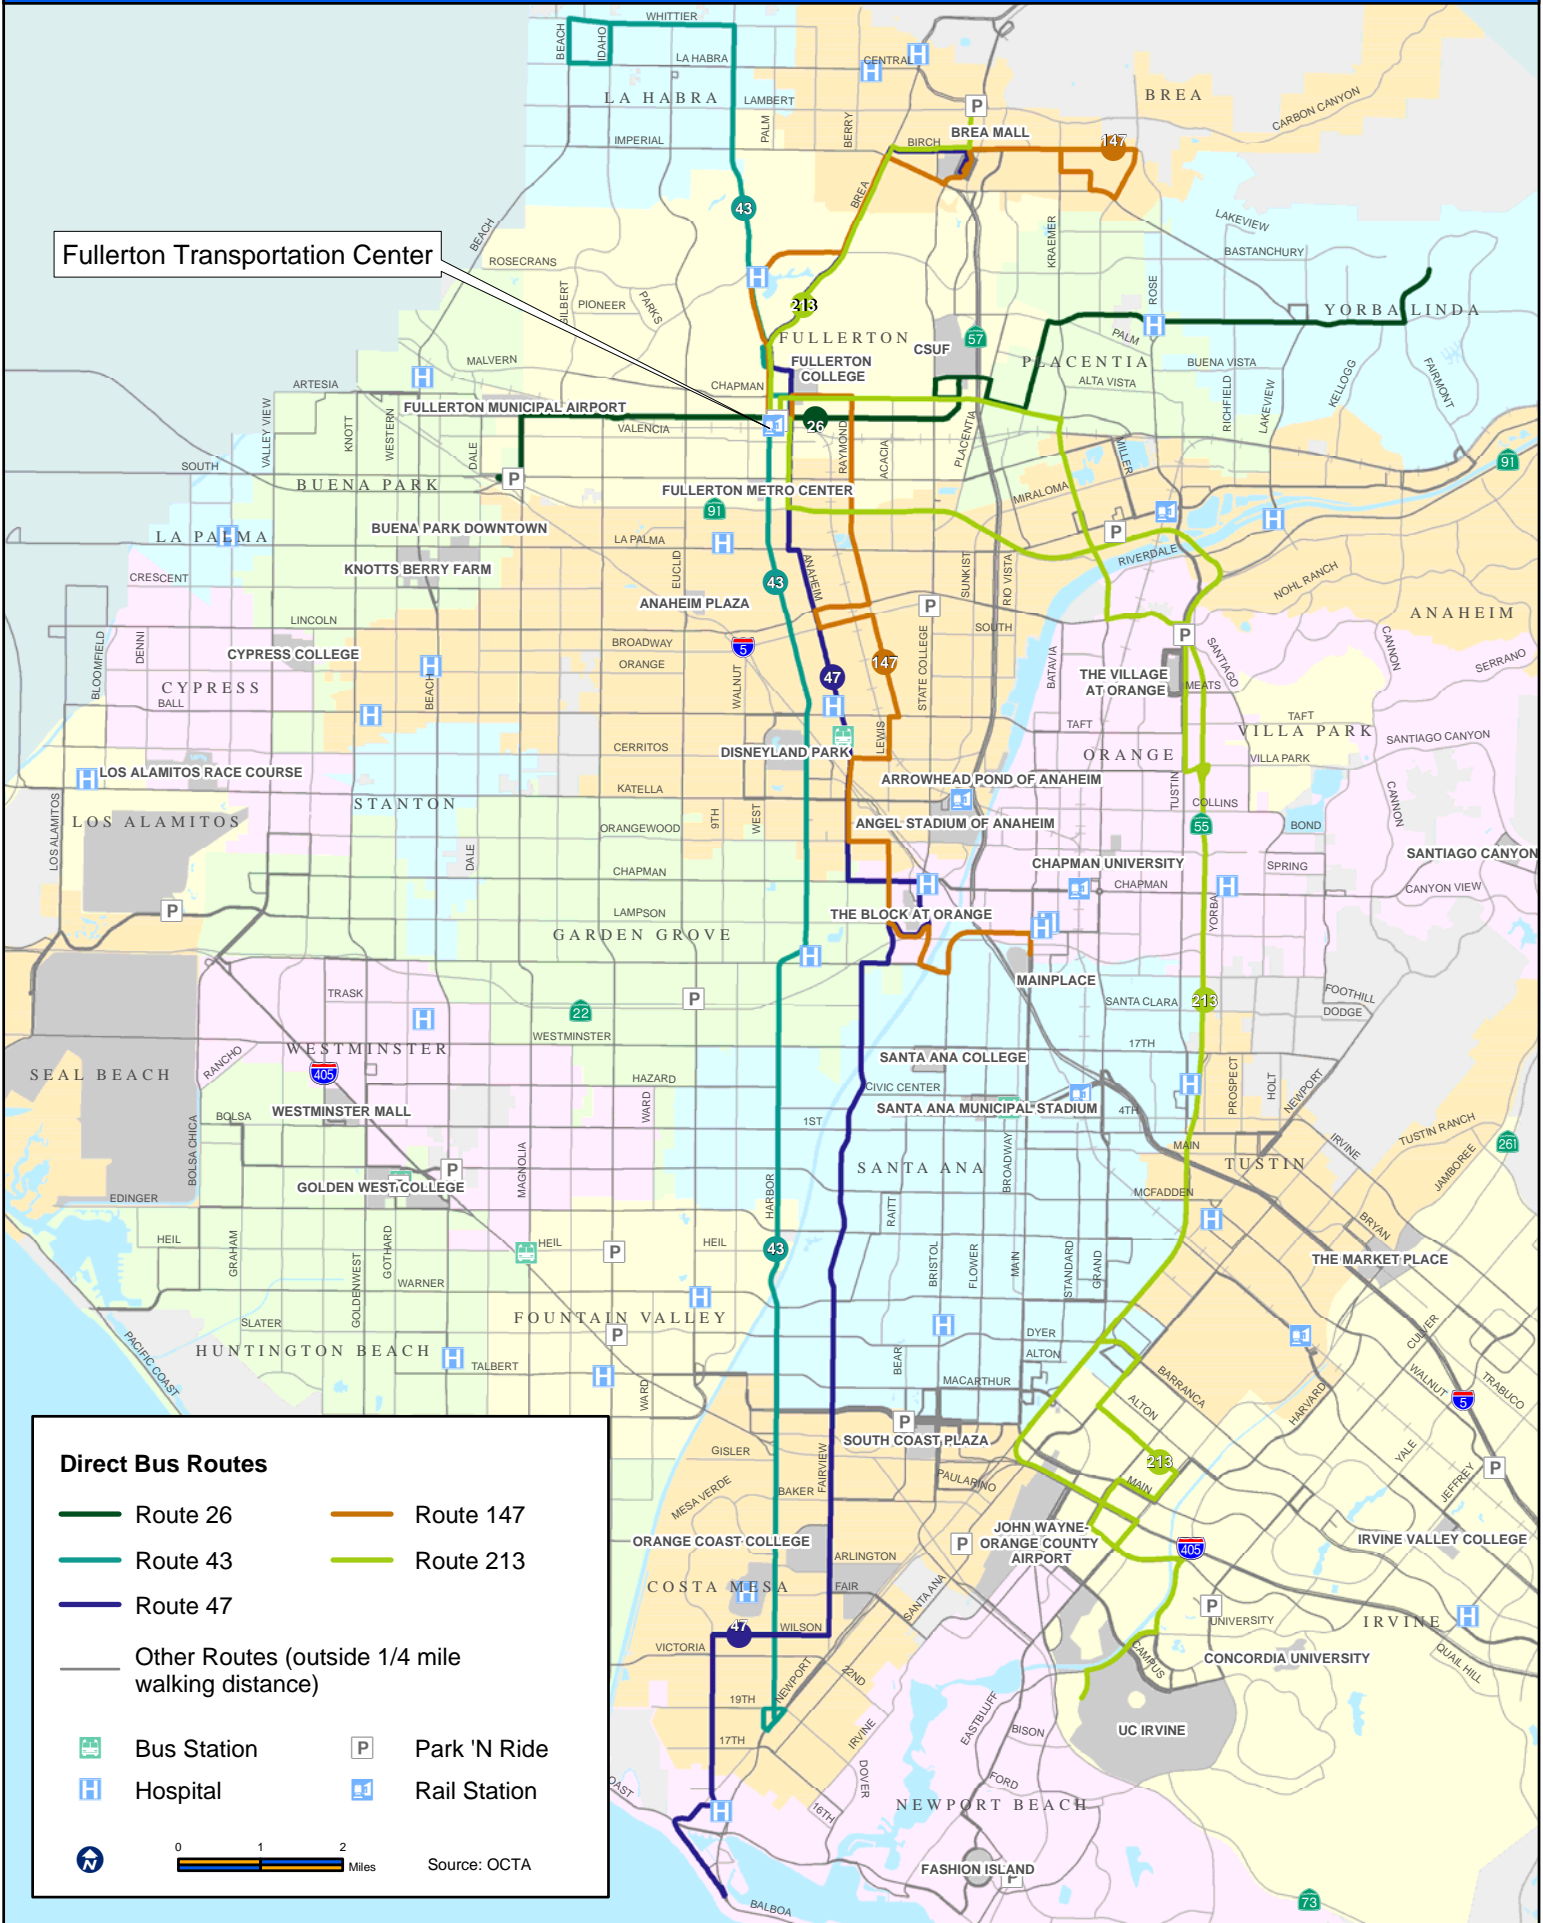

Fullerton Transportation Center

Fullerton Transportation Center

Direct Bus Routes

- Route 26
- Route 43
- Route 47
- Route 147
- Route 213

Other Routes (outside 1/4 mile walking distance)

- Bus Station
- Hospital
- Park 'N Ride
- Rail Station