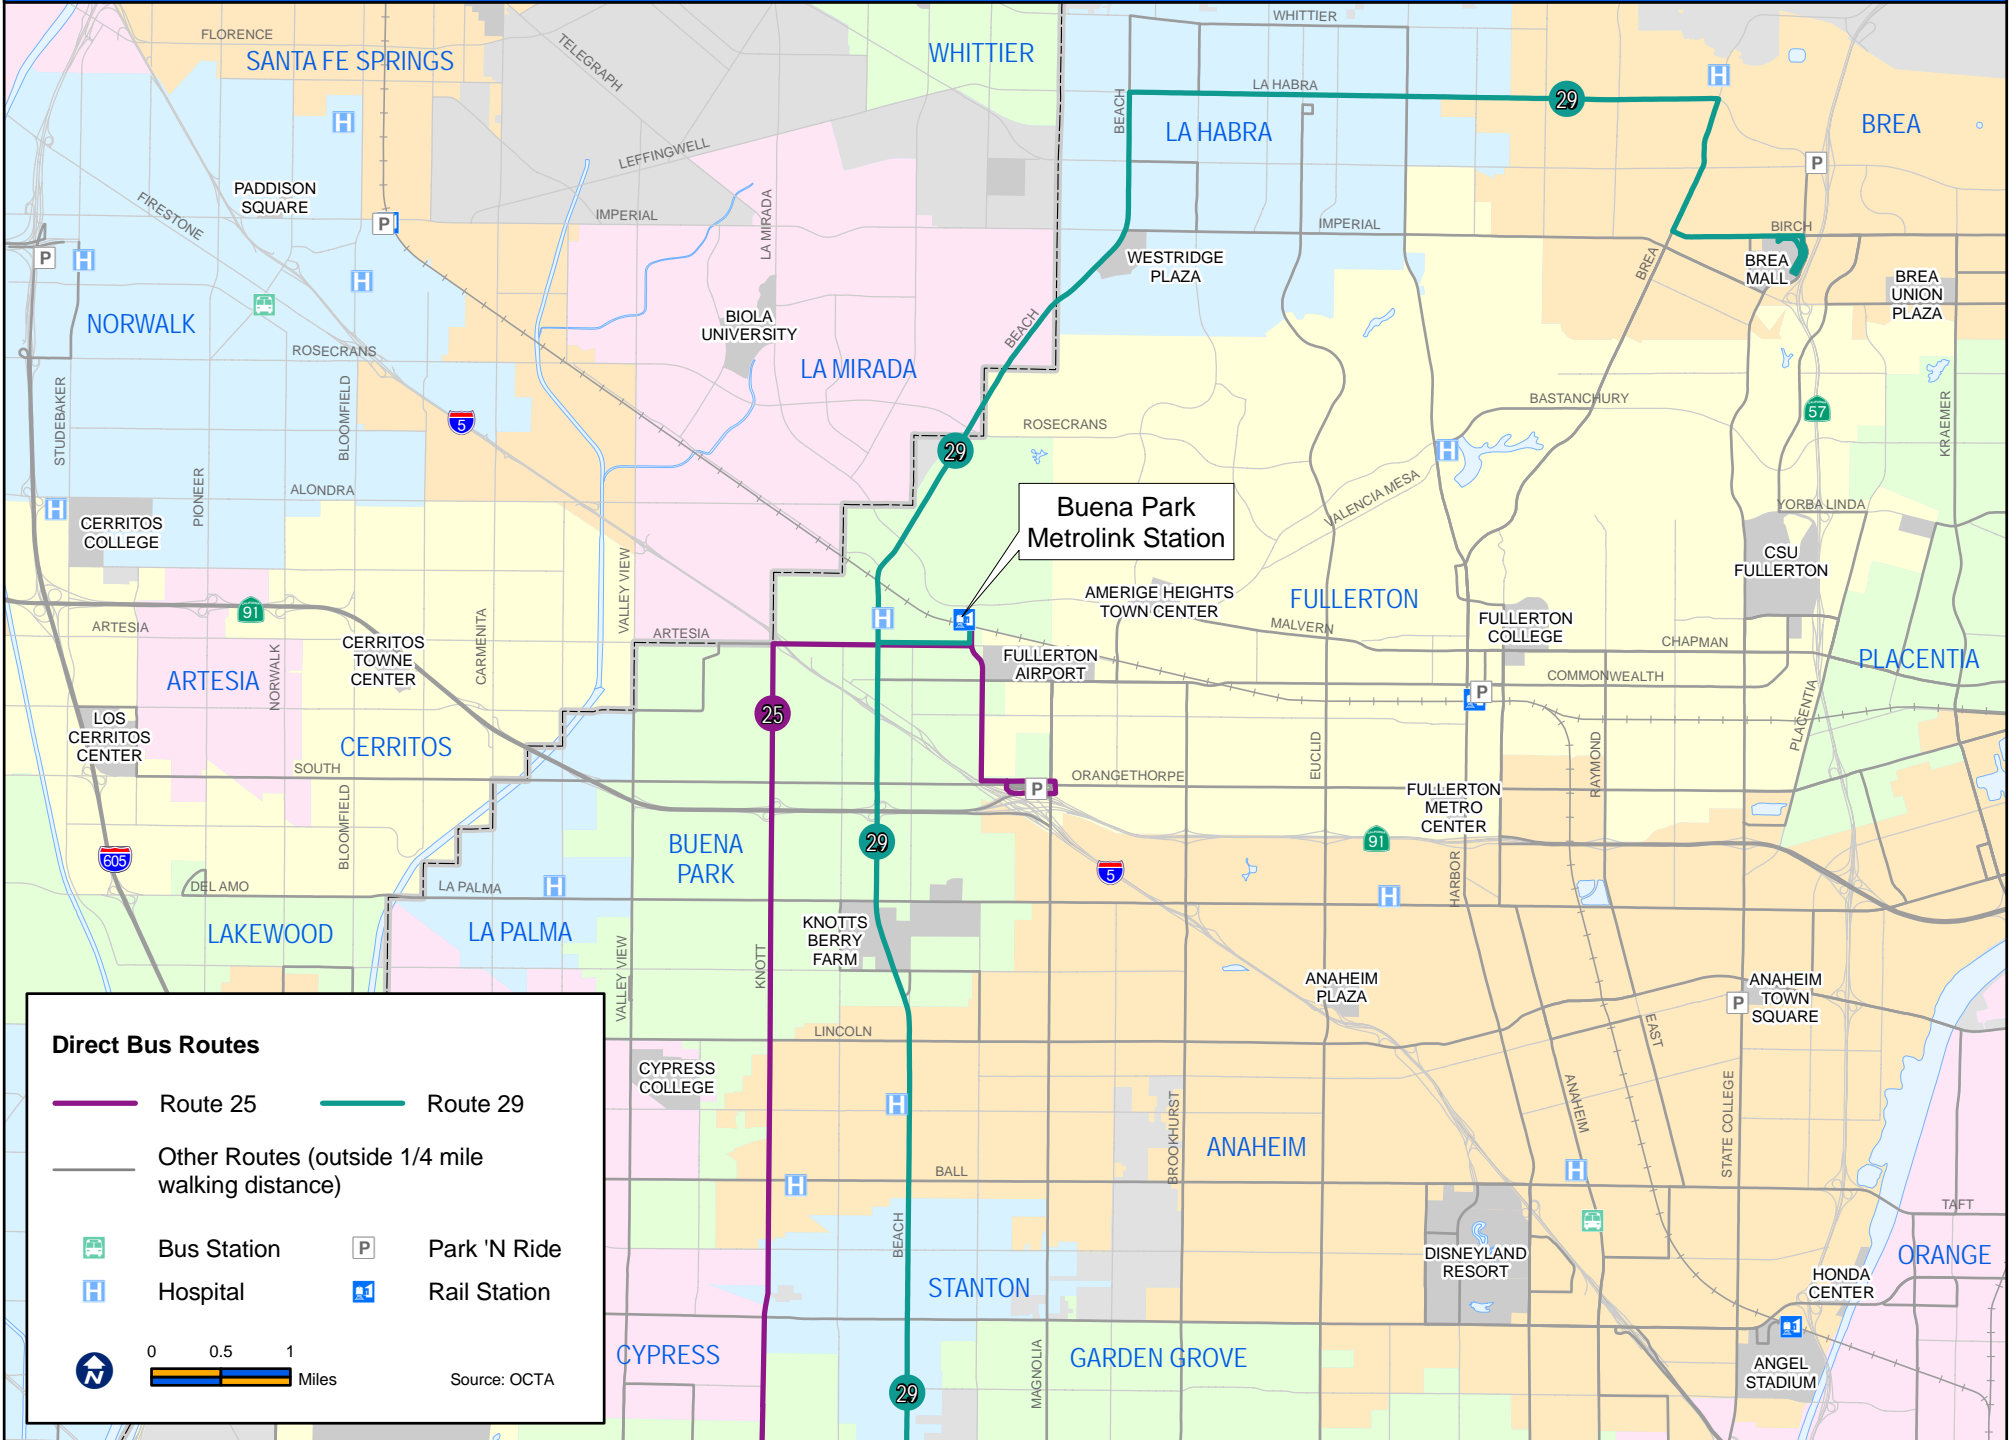

Buena Park Metrolink Station

Direct Bus Routes

— Route 25 — Route 29

— Other Routes (outside 1/4 mile walking distance)

- Bus Station
- Hospital
- Park 'N Ride
- Rail Station

Source: OCTA