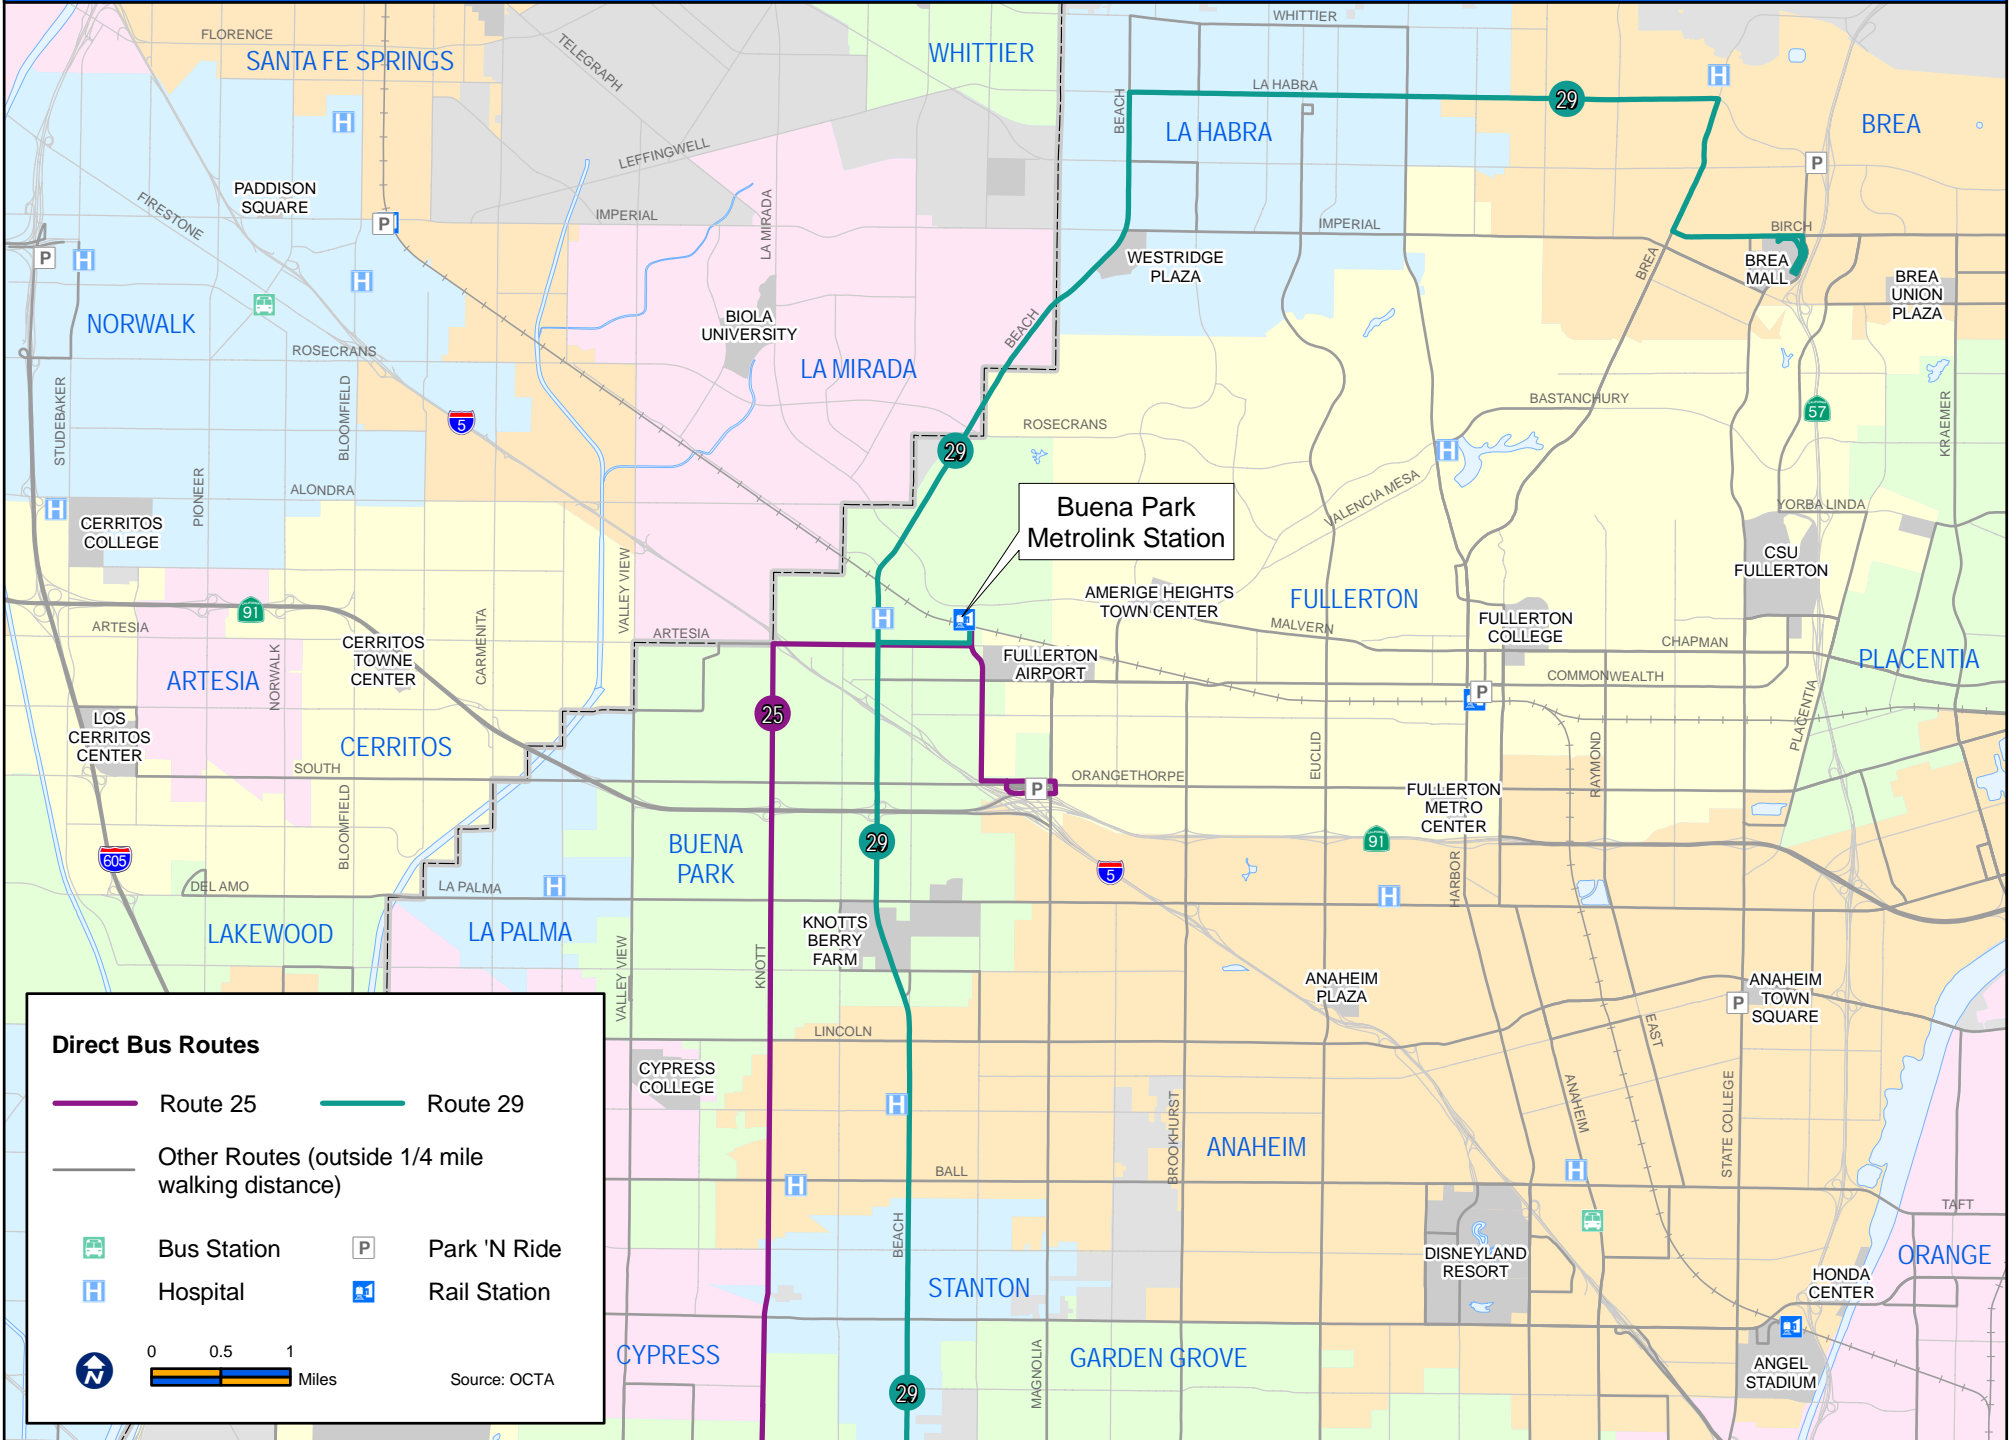

Buena Park Metrolink Station

Direct Bus Routes

— Route 25 — Route 29

— Other Routes (outside 1/4 mile walking distance)

■ Bus Station P Park 'N Ride
H Hospital M 41 Rail Station

N 0 0.5 1 Miles

Source: OCTA