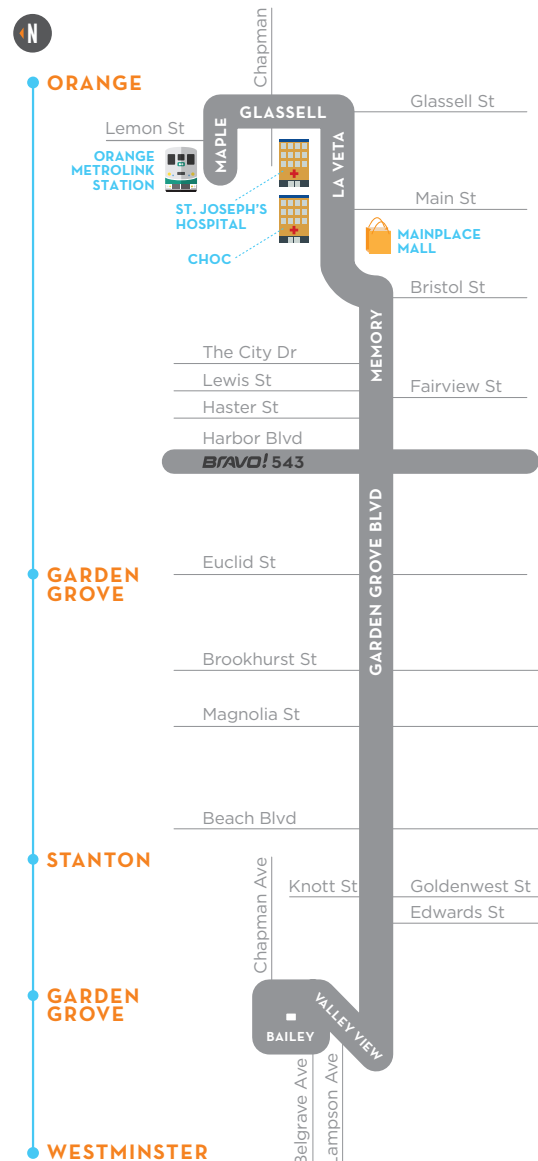

# ROUTE 454 WILL BE DISCONTINUED EFFECTIVE FEBRUARY 12, 2018

Route 454 will be discontinued on February 12, 2018. To assist you with your commute, service on Routes 54 and 56 will change to more effectively coordinate with Metrolink train schedules.\* Metrolink pass/ticket holders can ride Routes 54 & 56 for free. Please see reverse for the revised schedules.

## ROUTE 54

Garden Grove to Orange  
via Chapman Ave

## ROUTE 56

Garden Grove to Orange  
via Garden Grove Blvd

# ROUTE 54 & 56 SCHEDULES FOR METROLINK CONNECTIONS