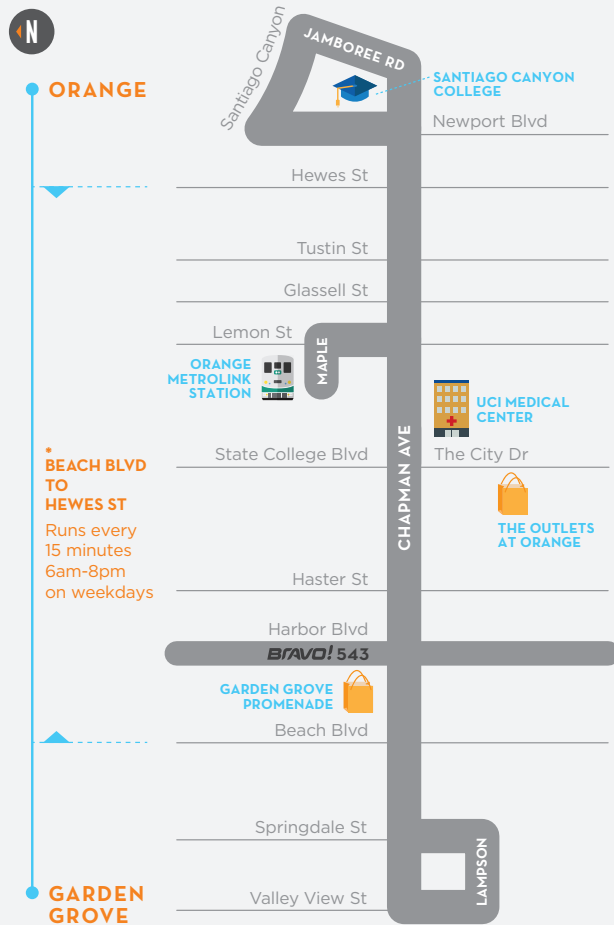

## ROUTE 54

Garden Grove to Orange  
via Chapman Ave

## ROUTE 56

Garden Grove to Orange  
via Garden Grove Blvd

### MORNING - WESTBOUND

TRAIN	LINE	TRAIN ARRIVAL AT ORANGE TRANSPORTATION CENTER	CONNECTING SERVICES	ORANGE TRANSPORTATION CENTER	CHAPMAN & THE CITY	CHAPMAN & LEWIS	GARDEN GROVE & SIEMON
803	IEOC	5:44 AM	ROUTE 54 ROUTE 56	5:53 AM 5:50 AM	6:04 AM -	6:06 AM -	- 6:07 AM
805	IEOC	6:33 AM	ROUTE 54 ROUTE 56	6:38 AM 6:47 AM	6:49 AM -	6:51 AM -	- 7:07 AM
807	IEOC	7:07 AM	ROUTE 54 ROUTE 56	7:12 AM 7:17 AM	7:23 AM -	7:25 AM -	- 7:37 AM
682	OC	7:38 AM	ROUTE 54 ROUTE 56	7:43 AM 7:47 AM	7:55 AM -	7:57 AM -	- 8:07 AM
607	OC	7:39 AM	ROUTE 54 ROUTE 56	7:43 AM 7:47 AM	7:55 AM -	7:57 AM -	- 8:07 AM
809	IEOC	7:53 AM	ROUTE 54 ROUTE 56	7:58 AM 8:16 AM	8:10 AM -	8:12 AM -	- 8:36 AM
811	IEOC	8:22 AM	ROUTE 54 ROUTE 56	8:28 AM 8:56 AM	8:40 AM -	8:42 AM -	- 9:16 AM
685	OC	8:30 AM	ROUTE 54 ROUTE 56	8:43 AM 8:56 AM	8:55 AM -	8:57 AM -	- 9:16 AM
800	IEOC	8:44 AM	ROUTE 54 ROUTE 56	8:58 AM 8:56 AM	9:10 AM -	9:11 AM -	- 9:16 AM
600	OC	8:45 AM	ROUTE 54 ROUTE 56	8:58 AM 8:56 AM	9:10 AM -	9:11 AM -	- 9:16 AM

### AFTERNOON - EASTBOUND

CONNECTING SERVICES	GARDEN GROVE & LEWIS	CHAPMAN & LEWIS	CHAPMAN & THE CITY	ORANGE TRANSPORTATION CENTER	TRAIN DEPARTURE AT ORANGE TRANSPORTATION CENTER	TRAIN	LINE	TO
ROUTE 54 ROUTE 56	- 3:11 PM	3:30 PM -	3:32 PM -	3:45 PM 3:34 PM	3:57 PM	806	IEOC	Riverside- Downtown
ROUTE 54 ROUTE 56	- 3:41 PM	3:45 PM -	3:47 PM -	4:00 PM 4:04 PM	4:08 PM	602	OC	Oceanside
ROUTE 54 ROUTE 56	- 3:41 PM	4:01 PM -	4:03 PM -	4:15 PM 4:04 PM	4:24 PM	808	IEOC	San Bernadino
ROUTE 54 ROUTE 56	- 4:41 PM	4:50 PM -	4:52 PM -	5:04 PM 5:04 PM	5:12 PM	810	IEOC	San Bernadino
ROUTE 54 ROUTE 56	- 4:41 PM	4:58 PM -	5:00 PM -	5:12 PM 5:04 PM	5:22 PM	604	OC	Oceanside
ROUTE 54 ROUTE 56	- 4:41 PM	5:13 PM -	5:15 PM -	5:27 PM 5:04 PM	5:34 PM	689	OC	L.A. Union Station
ROUTE 54 ROUTE 56	- 5:41 PM	6:09 PM -	6:11 PM -	6:27 PM 6:04 PM	6:37 PM	606	OC	Oceanside