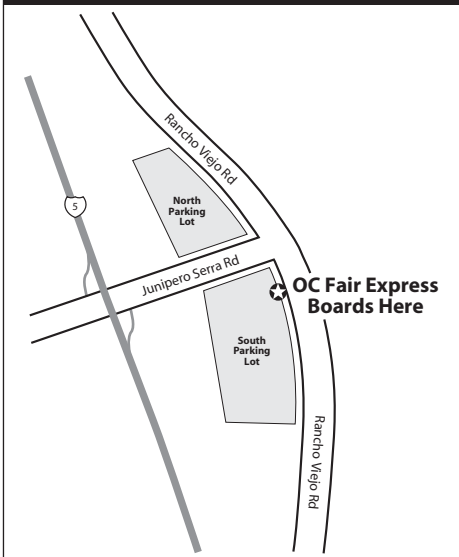

BOARDING INFORMATION SAN JUAN CAPISTRANO

LEGEND / LEYENDA

☑ Scheduled Departure
— Regular Routing

Numbers on streets indicate transfers.
Números en la calle indican trasbordos.

SERVICE TO / SERVICIO A

Costa Mesa
- Orange County Fairgrounds
San Juan Capistrano
- Junipero Serra Park-and-Ride

Route 691/051612

FRIDAY: Northbound TO: OC Fair

Rancho Viejo & Junipero Serra	OC Fair
2:45	3:20
3:45	4:20
4:45	5:20
5:45	6:20
6:45	7:20
7:45	8:20
8:45	9:20
9:45	10:20
10:45	11:20
11:45	12:20

SAT/SUN: Northbound TO: OC Fair

Rancho Viejo & Junipero Serra	OC Fair
9:45	10:20
10:45	11:20
11:45	12:20
12:45	1:20
1:45	2:20
2:45	3:20
3:45	4:20
4:45	5:20
5:45	6:20
6:45	7:20
7:45	8:20
8:45	9:20
9:45	10:20
10:45	11:20
11:45	12:20

FRIDAY: Southbound TO: San Juan Capistrano

OC Fair	Rancho Viejo & Junipero Serra
3:25	3:55
4:25	4:55
5:25	5:55
6:25	6:55
7:25	7:55
8:25	8:55
9:25	9:55
10:25	11:00
11:25	12:00
12:25	12:55

SAT/SUN: Southbound TO: San Juan Capistrano

OC Fair	Rancho Viejo & Junipero Serra
10:25	10:55
11:25	11:55
12:25	12:55
1:25	1:55
2:25	2:55
3:25	3:55
4:25	4:55
5:25	5:55
6:25	6:55
7:25	7:55
8:25	8:55
9:25	9:55
10:25	11:00
11:25	12:00
12:25	12:55

NOTE: Service boards at the southwest corner of Rancho Viejo and Junipero Serra in San Juan Capistrano and the yellow gate at the OC Fair.