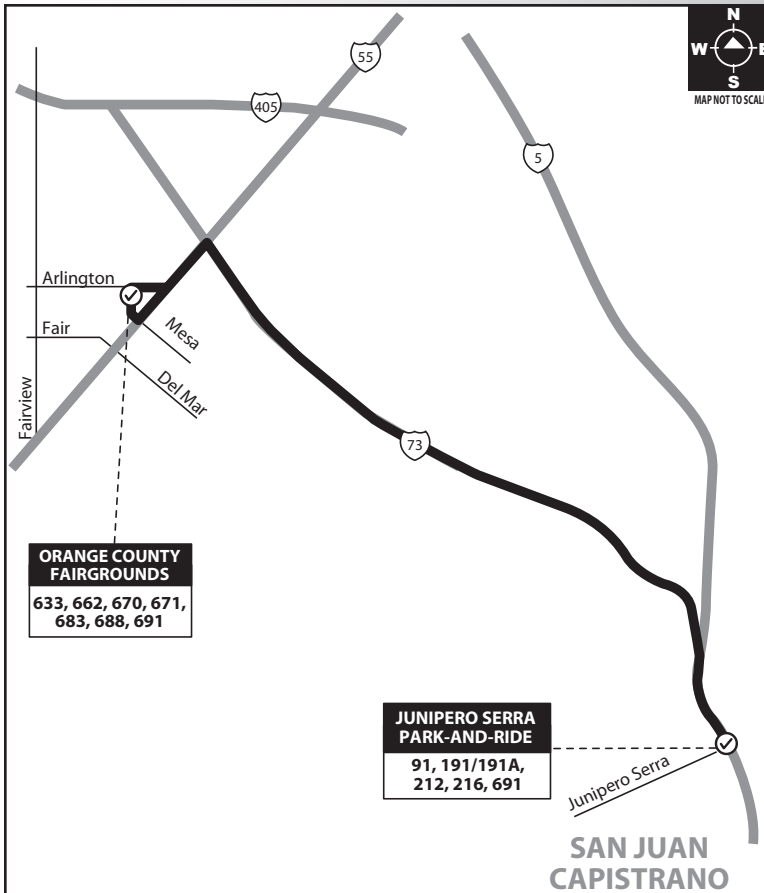

Route 691

Junipero Serra Park-and-Ride to Orange County Fairgrounds
via 5 Fwy / 73 Fwy

ORANGE COUNTY FAIRGROUNDS
633, 662, 670, 671,
683, 688, 691

JUNIPERO SERRA PARK-AND-RIDE
91, 191/191A,
212, 216, 691

Costa Mesa
- Orange County Fairgrounds
San Juan Capistrano
- Junipero Serra Park-and-Ride

Route 691/051612

FRIDAY: Northbound TO: OC Fair

Rancho Viejo & Junipero Serra	OC Fair
2:45	3:20
3:45	4:20
4:45	5:20
5:45	6:20
6:45	7:20
7:45	8:20
8:45	9:20
9:45	10:20
10:45	11:20
11:45	12:20

FRIDAY: Southbound TO: San Juan Capistrano

OC Fair	Rancho Viejo & Junipero Serra
3:25	3:55
4:25	4:55
5:25	5:55
6:25	6:55
7:25	7:55
8:25	8:55
9:25	9:55
10:25	11:00
11:25	12:00
12:25	12:55

SAT/SUN: Southbound TO: San Juan Capistrano

OC Fair	Rancho Viejo & Junipero Serra
10:25	10:55
11:25	11:55
12:25	12:55
1:25	1:55
2:25	2:55
3:25	3:55
4:25	4:55
5:25	5:55
6:25	6:55
7:25	7:55
8:25	8:55
9:25	9:55
10:25	11:00
11:25	12:00
12:25	12:55

NOTE: Service boards at the southwest corner of Rancho Viejo and Junipero Serra in San Juan Capistrano and the yellow gate at the OC Fair.