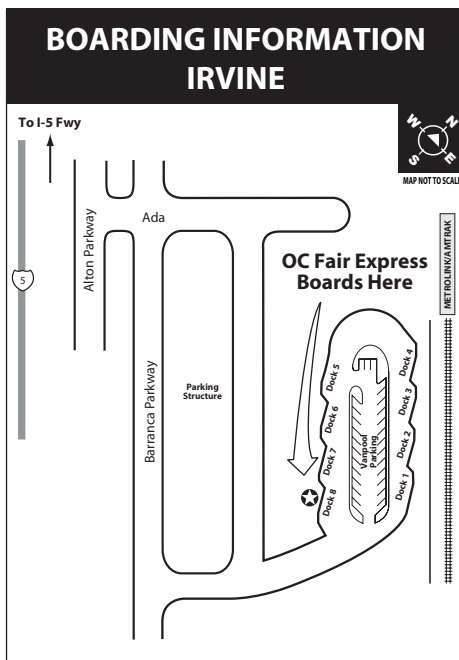

# Route 688 Irvine Metrolink Station to Orange County Fairgrounds via 55 Fwy

**COSTA MESA**

**SERVICE TO / SERVICIO A**  
**Costa Mesa**  
 - Orange County Fairgrounds  
**Irvine**  
 - Irvine Station Area (Metrolink/Amtrak)

**LEGEND / LEYENDA**  
 Scheduled Departure  
 Regular Routing

Numbers on streets indicate transfers.  
 Números en la calle indican trasbordos.

Route 688/051612

**FRIDAY:**  
**Northbound**  
**TO: OC Fair**

Irvine Metrolink Station	OC Fair
2:30	3:00
3:30	4:00
4:30	5:00
5:30	6:00
6:30	7:00
7:30	8:00
8:30	9:00
9:30	10:00
10:30	11:00
11:30	12:00

**SAT/SUN:**  
**Northbound**  
**TO: OC Fair**

Irvine Metrolink Station	OC Fair
10:30	11:00
11:30	12:00
12:30	1:00
1:30	2:00
2:30	3:00
3:30	4:00
4:30	5:00
5:30	6:00
6:30	7:00
7:30	8:00
8:30	9:00
9:30	10:00
10:30	11:00
11:30	12:00

OC Fair	Irvine Metrolink Station
10:35	11:05
11:35	12:05
12:35	1:05
1:35	2:05
2:35	3:05
3:35	4:05
4:35	5:05
5:35	6:05
6:35	7:05
7:35	8:05
8:35	9:05
9:35	10:05
10:35	11:10
11:35	12:10
12:35	1:05

**NOTE:** Service boards at Dock 8 at Irvine Metrolink Station and the yellow gate at the OC Fair.