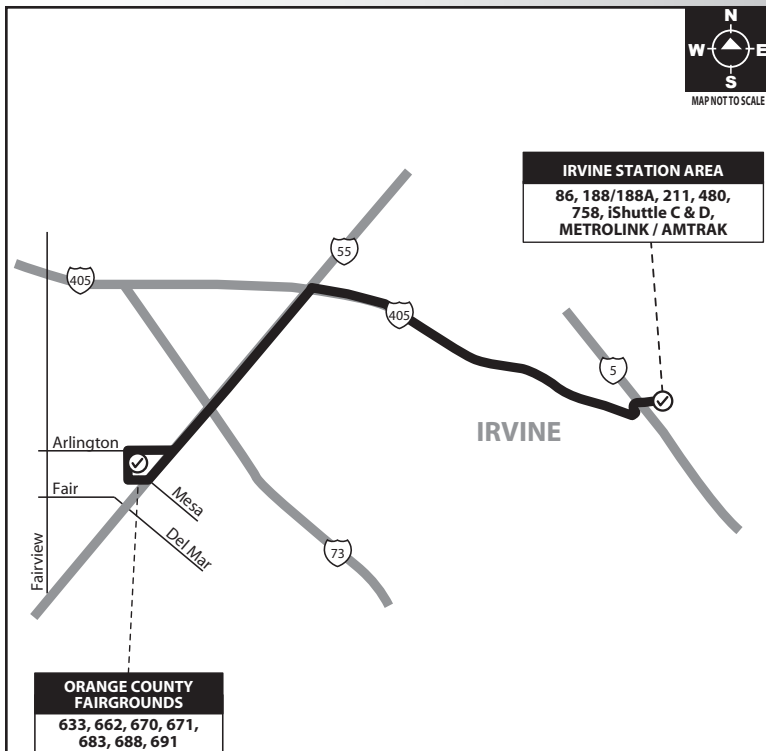

# Route 688 Irvine Metrolink Station to Orange County Fairgrounds via 55 Fwy

**COSTA MESA**

**SERVICE TO / SERVICIO A**  
**Costa Mesa**  
 - Orange County Fairgrounds  
**Irvine**  
 - Irvine Station Area (Metrolink/Amtrak)

**LEGEND / LEYENDA**  
 Scheduled Departure  
 Regular Routing

Numbers on streets indicate transfers.  
 Números en la calle indican trasbordos.

Route 688/051612

**FRIDAY:**  
**Northbound**  
**TO: OC Fair**

Irvine Metrolink Station	OC Fair
2:30	3:00
3:30	4:00
4:30	5:00
5:30	6:00
6:30	7:00
7:30	8:00
8:30	9:00
9:30	10:00
10:30	11:00
11:30	12:00

**SAT/SUN:**  
**Northbound**  
**TO: OC Fair**

Irvine Metrolink Station	OC Fair
10:30	11:00
11:30	12:00
12:30	1:00
1:30	2:00
2:30	3:00
3:30	4:00
4:30	5:00
5:30	6:00
6:30	7:00
7:30	8:00
8:30	9:00
9:30	10:00
10:30	11:00
11:30	12:00

**FRIDAY:**  
**Southbound**  
**TO: Irvine**

OC Fair	Irvine Metrolink Station
3:35	4:05
4:35	5:05
5:35	6:05
6:35	7:05
7:35	8:05
8:35	9:05
9:35	10:05
10:35	11:10
11:35	12:10
12:35	1:05

**SAT/SUN:**  
**Southbound**  
**TO: Irvine**