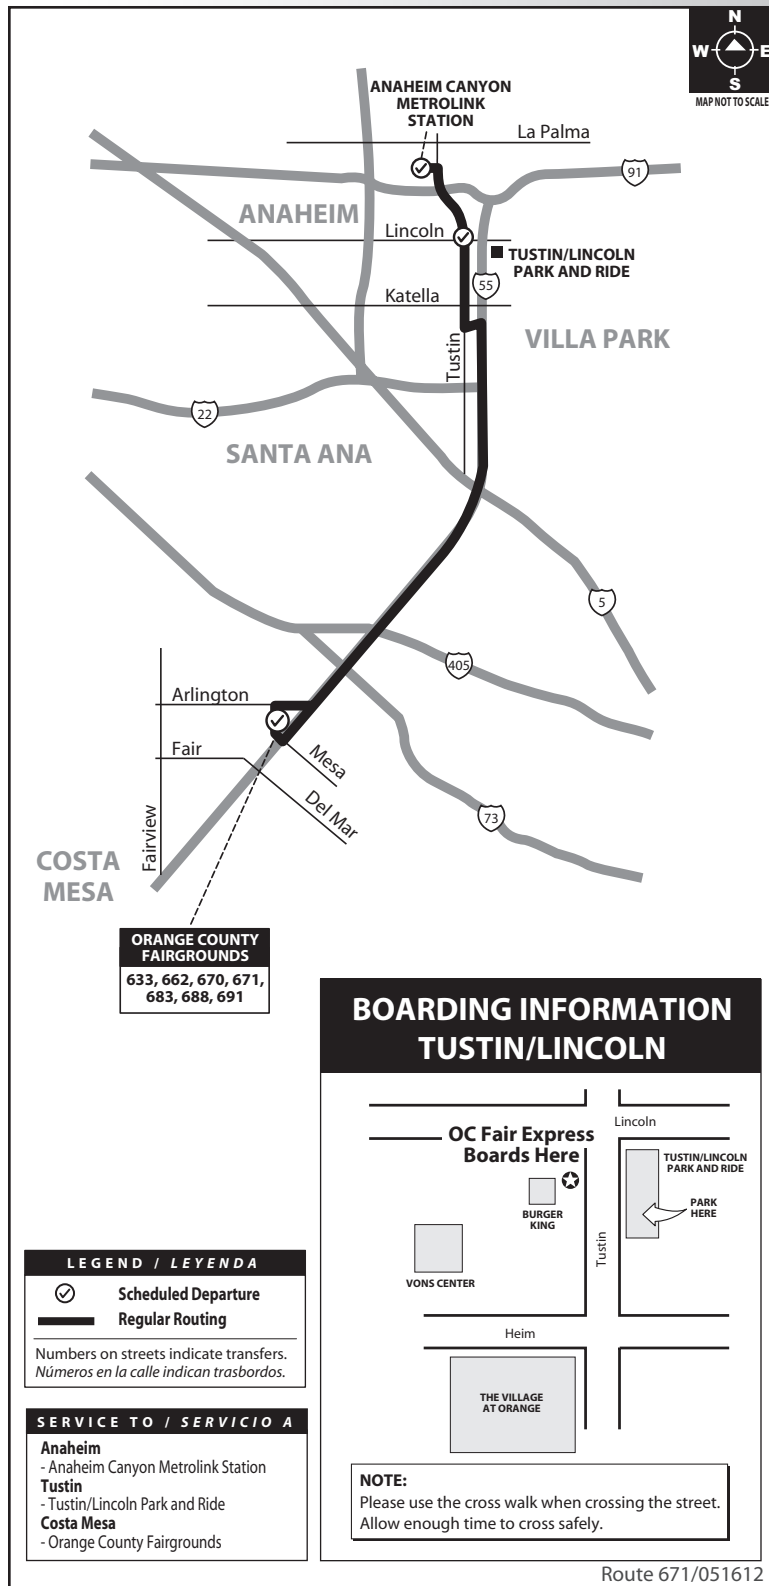

Route 671

Anaheim Canyon Metrolink Station & Tustin/Lincoln to Orange County Fairgrounds via 55 Fwy

Route 671/051612

FRIDAY: Southbound TO: OC Fair

Anaheim Canyon Metrolink Station	Tustin & Lincoln	OC Fair
2:30	2:37	3:10
3:30	3:37	4:10
4:30	4:37	5:10
5:30	5:37	6:10
6:30	6:37	7:05
7:30	7:37	8:05
8:30	8:37	9:05
9:30	9:37	10:05
10:30	10:37	11:05
11:30	11:37	12:05

SAT/SUN: Southbound TO: OC Fair

Anaheim Canyon Metrolink Station	Tustin & Lincoln	OC Fair
9:30	9:37	10:05
10:30	10:37	11:05
11:30	11:37	12:05
12:30	12:37	1:05
1:30	1:37	2:05
2:30	2:37	3:05
3:30	3:37	4:05
4:30	4:37	5:05
5:30	5:37	6:05
6:30	6:37	7:05
7:30	7:37	8:05
8:30	8:37	9:05
9:30	9:37	10:05
10:30	10:37	11:05
11:30	11:37	12:05

FRIDAY: Northbound TO: Orange

OC Fair	Tustin & Lincoln	Anaheim Canyon Metrolink Station
3:40	4:08	4:15
4:40	5:08	5:15
5:40	6:08	6:15
6:40	7:08	7:15
7:35	8:03	8:10
8:35	9:03	9:10
9:35	10:03	10:10
10:35	11:03	11:15
11:35	12:03	12:15
12:35	1:03	1:10

SAT/SUN: Northbound TO: Orange

OC Fair	Tustin & Lincoln	Anaheim Canyon Metrolink Station
10:35	11:03	11:10
11:35	12:03	12:10
12:35	1:03	1:10
1:35	2:03	2:10
2:35	3:03	3:10
3:35	4:03	4:10
4:35	5:03	5:10
5:35	6:03	6:10
6:35	7:03	7:10
7:35	8:03	8:10
8:25	8:53	9:00
9:35	10:03	10:10
10:35	11:03	11:15
11:35	12:03	12:15
12:35	1:03	1:10