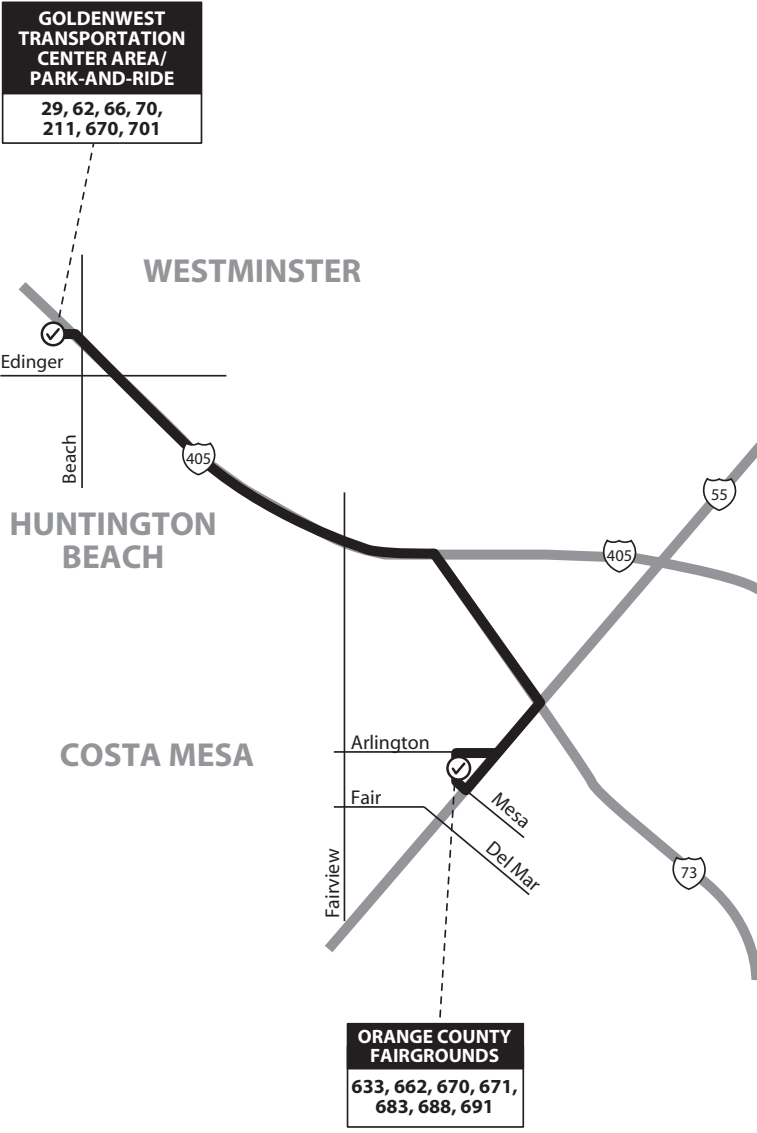

Route 670

Goldenwest Transportation Center to
Orange County Fairgrounds
via 55 Fwy

**GOLDENWEST
TRANSPORTATION
CENTER AREA/
PARK-AND-RIDE**
29, 62, 66, 70,
211, 670, 701

**ORANGE COUNTY
FAIRGROUNDS**
633, 662, 670, 671,
683, 688, 691

LEGEND / LEYENDA
 Scheduled Departure
 Regular Routing
 Numbers on streets indicate transfers.
 Números en la calle indican trasbordos.

SERVICE TO / SERVICIO A
Costa Mesa
 - Orange County Fairgrounds
Huntington Beach
 - Goldenwest Transportation Center

Route 670/051612

**FRIDAY:
Eastbound
TO: OC Fair**

Goldenwest Transportation Center	OC Fair
2:55	3:20
3:55	4:20
4:55	5:20
5:55	6:20
6:55	7:15
7:55	8:15
8:55	9:15
9:55	10:15
10:55	11:15
11:55	12:15

**SAT/SUN:
Eastbound
TO: OC Fair**

**FRIDAY:
Westbound
TO: Huntington Beach**

OC Fair	Goldenwest Transportation Center
3:25	3:45
4:25	4:45
5:25	5:45
6:25	6:45
7:25	7:45
8:25	8:45
9:25	9:45
10:25	10:50
11:25	11:50
12:25	12:45

**SAT/SUN:
Westbound
TO: Huntington Beach**