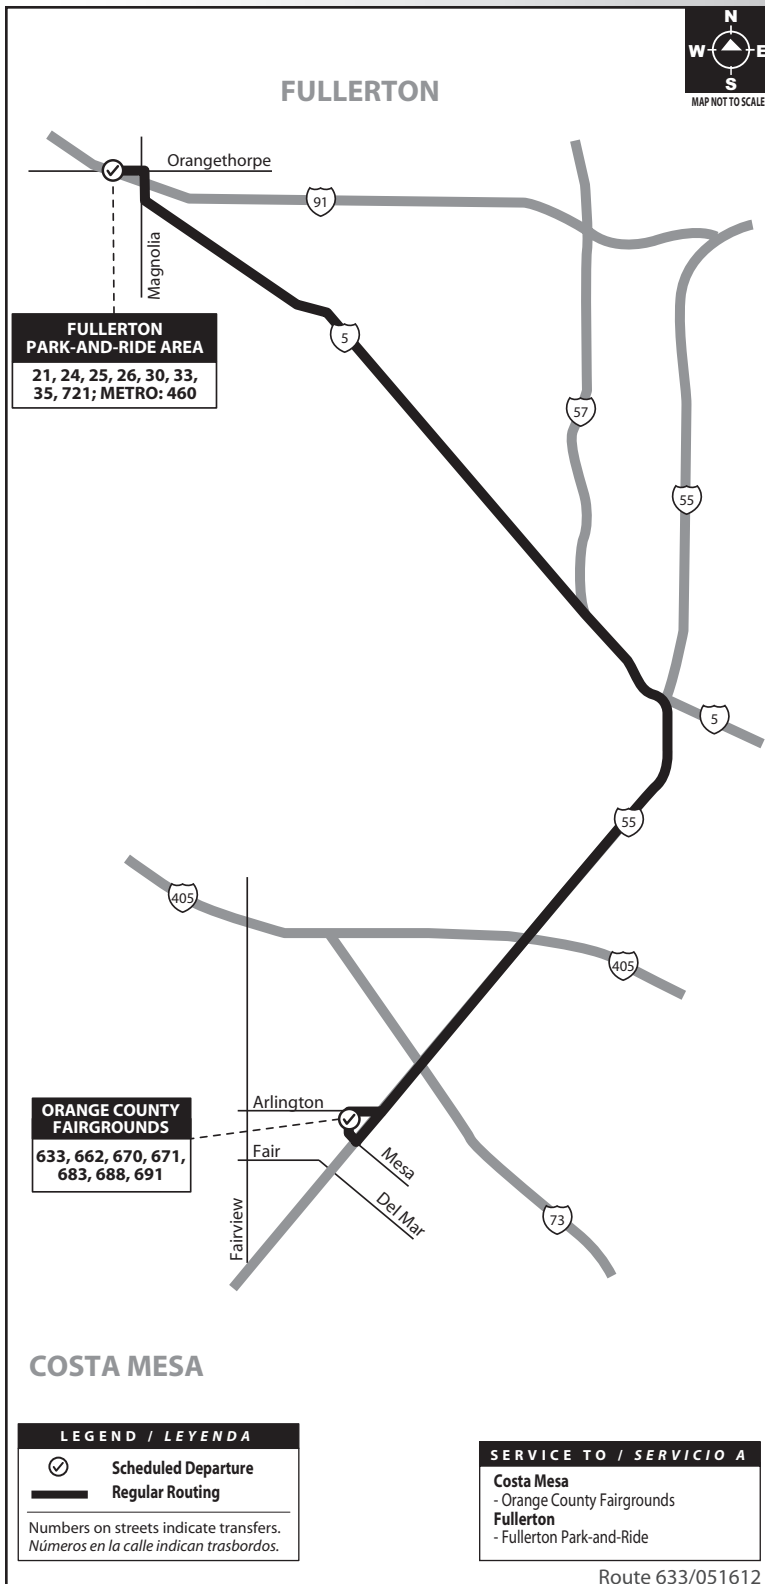

Route 633

Fullerton Park-and-Ride to
Orange County Fairgrounds
via 5 Fwy / 55 Fwy

FRIDAY:
Southbound
TO: OC Fair

Fullerton Park-and-Ride	OC Fair
3:00	3:35
4:00	4:35
5:00	5:35
6:00	6:35
7:00	7:30
8:00	8:30
9:00	9:30
10:00	10:30
11:00	11:30
12:00	12:30

SAT/SUN:
Southbound
TO: OC Fair

Fullerton Park-and-Ride	OC Fair
10:00	10:30
11:00	11:30
12:00	12:30
1:00	1:30
2:00	2:30
3:00	3:30
4:00	4:30
4:50	5:20
6:00	6:30
7:00	7:30
7:50	8:20
9:00	9:30
10:00	10:30
11:00	11:30
12:00	12:30

FRIDAY:
Northbound
TO: Fullerton

OC Fair	Fullerton Park-and-Ride
3:15	3:45
4:15	4:45
5:15	5:45
6:15	6:45
7:10	7:40
8:10	8:40
9:10	9:45
10:10	10:45
11:10	11:40
12:10	12:40

SAT/SUN:
Northbound
TO: Fullerton

Route 633/051612