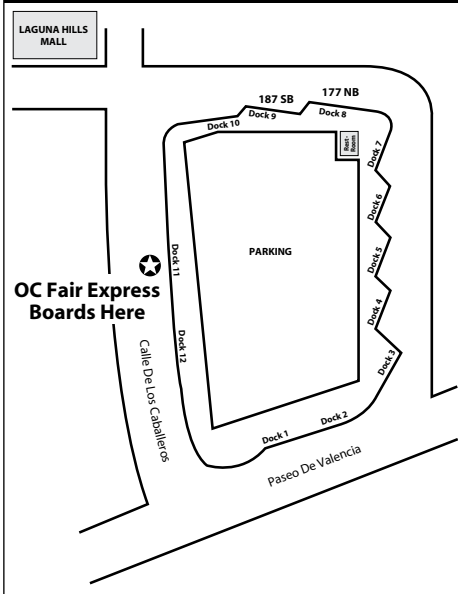

BOARDING INFORMATION LAGUNA HILLS

SERVICE TO / SERVICIO A
Costa Mesa
- Orange County Fairgrounds
Laguna Hills
- Laguna Hills Transportation Center/
Park-and-Ride

LEGEND / LEYENDA
⊙ Scheduled Departure
— Regular Routing
Numbers on streets indicate transfers.
Números en la calle indican trasbordos.

Route 683/041414

Northbound TO OC Fair

Friday

Laguna Hills Transportation Center	OC Fairgrounds
12:00	12:30
1:00	1:30
2:00	2:30
3:00	3:30
4:00	4:30
5:00	5:30
6:00	6:30
7:00	7:30
8:00	8:30
9:00	9:30
10:00	10:30
11:00	11:30
12:00	12:30

Saturday & Sunday

Laguna Hills Transportation Center	OC Fairgrounds
10:00	10:30
11:00	11:30
12:00	12:30
1:00	1:30
2:00	2:30
3:00	3:30
4:00	4:30
5:00	5:30
6:00	6:30
7:00	7:30
8:00	8:30
9:00	9:30
10:00	10:30
11:00	11:30
12:00	12:30

Southbound TO Laguna Hills

Friday

OC Fairgrounds	Laguna Hills Transportation Center
12:05	12:35
1:05	1:35
2:05	2:35
3:05	3:35
4:05	4:35
5:05	5:35
6:05	6:35
7:05	7:35
8:05	8:35
9:05	9:35
10:05	10:35
11:05	11:35
12:05	12:35

Saturday & Sunday

OC Fairgrounds	Laguna Hills Transportation Center
11:05	11:35
12:05	12:35
1:05	1:35
2:05	2:35
3:05	3:35
4:05	4:35
5:05	5:35
6:05	6:35
7:05	7:35
8:05	8:35
9:05	9:35
10:05	10:35
11:05	11:35
12:05	12:35

BOLD times indicate PM trips.

EN NEGRILLA tiempos indican viajes del PM.