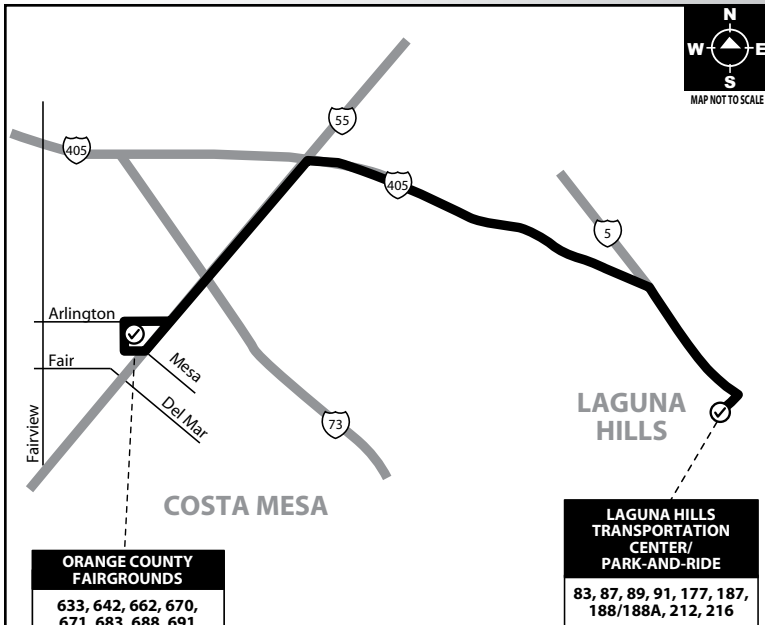

# Route 683

## Laguna Hills Transportation Center to Orange County Fairgrounds via 55 Fwy

**ORANGE COUNTY FAIRGROUNDS**  
633, 642, 662, 670,  
671, 683, 688, 691

**LAGUNA HILLS TRANSPORTATION CENTER/ PARK-AND-RIDE**  
83, 87, 89, 91, 177, 187,  
188/188A, 212, 216

Board the OC Fair Express at the yellow gate.

Board the OC Fair Express at Dock 11 on Calle de los Caballeros at Laguna Hills Transportation Center.

#### Saturday & Sunday

OC Fairgrounds	Laguna Hills Transportation Center
11:05	11:35
12:05	12:35
1:05	1:35
2:05	2:35
3:05	3:35
4:05	4:35
5:05	5:35
6:05	6:35
7:05	7:35
8:05	8:35
9:05	9:35
10:05	10:35
11:05	11:35
12:05	12:35