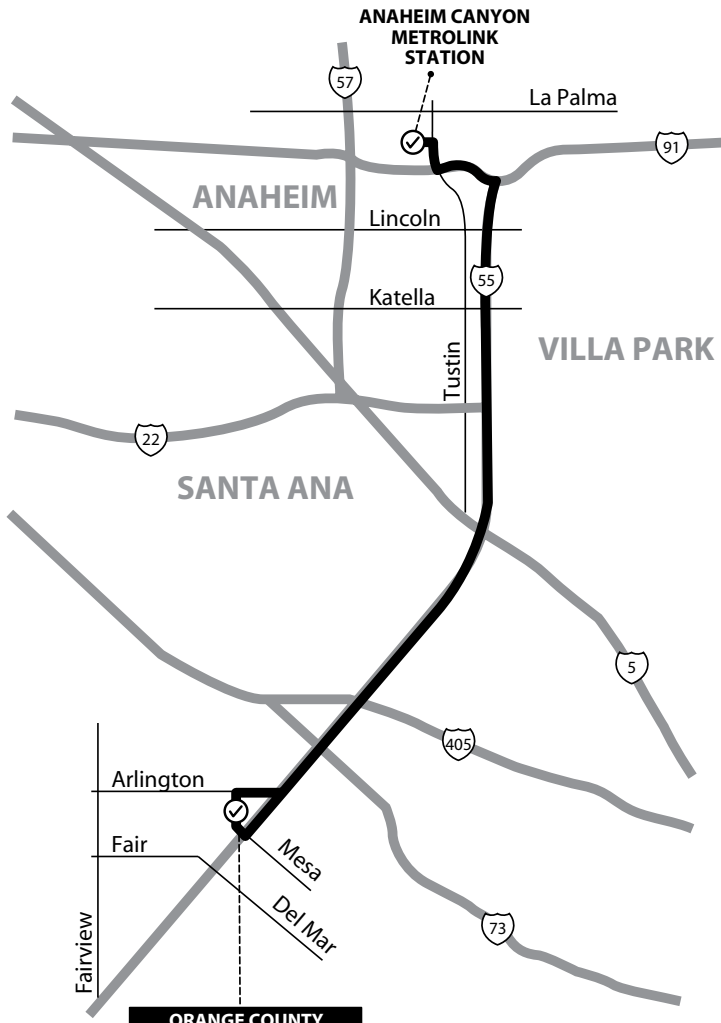

Route 671

Anaheim Canyon Metrolink Station to Orange County Fairgrounds via 55 Fwy

Board the OC Fair Express at Dock 2 at Anaheim Canyon.

ORANGE COUNTY FAIRGROUNDS
633, 642, 662, 670, 671, 683, 688, 691

COSTA MESA

Board the OC Fair Express at the yellow gate.

SERVICE TO / SERVICIO A
Costa Mesa
- Orange County Fairgrounds
Anaheim
- Anaheim Canyon Metrolink Station

LEGEND / LEYENDA
 Scheduled Departure
 Regular Routing
 Numbers on streets indicate transfers.
 Números en la calle indican trasbordos.

Route 671/041414

Southbound TO OC Fair

Friday

Anaheim Canyon Metrolink Station	OC Fairgrounds
12:00	12:35
1:00	1:35
2:00	2:35
3:00	3:35
4:00	4:35
5:00	5:35
6:00	6:35
7:00	7:35
8:00	8:35
9:00	9:35
10:00	10:35
11:00	11:35
12:00	12:35

Northbound TO Anaheim

Friday

OC Fairgrounds	Anaheim Canyon Metrolink Station
12:00	12:35
1:00	1:35
2:00	2:35
3:00	3:35
4:00	4:35
5:00	5:35
6:00	6:35
7:00	7:35
8:00	8:35
9:00	9:35
10:00	10:35
11:00	11:35
12:00	12:35