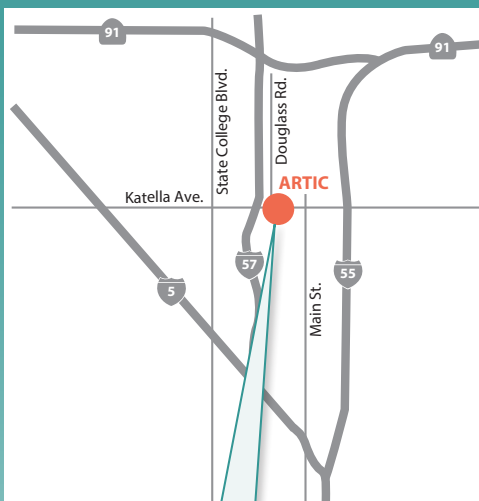

ROUTE 650

ARTIC to Orange County Fairgrounds
via 57 Fwy / 5 Fwy / 55 Fwy

ANAHEIM (ARTIC)

ANAHEIM REGIONAL TRANSPORTATION
INTERMODAL CENTER

2626 East Katella Ave., Anaheim

Route 650 bus boards at Dock 7

Southbound To –
OC Fair

Saturday & Sunday

Anaheim Regional Transportation Center	OC Fairgrounds
10:55	11:20
11:35	12:00
12:15	12:40
12:55	1:20
1:35	2:00
2:15	2:40
2:55	3:20
3:35	4:00
4:15	4:40
4:55	5:20
5:35	6:00
6:15	6:40
6:50	7:10
7:20	7:40
7:50	8:10
8:20	8:40
8:50	9:10
9:20	9:40
9:50	10:10
10:20	10:40
10:50	11:10
11:20	11:40
11:50	12:10

Northbound To –
Anaheim (ARTIC)

Saturday & Sunday

OC Fairgrounds	Anaheim Regional Transportation Center
11:25	11:50
12:05	12:30
12:45	1:10
1:25	1:50
2:05	2:30
2:45	3:10
3:25	3:50
4:05	4:30
4:45	5:10
5:25	5:50
6:05	6:30
6:45	7:05
7:15	7:35
7:45	8:05
8:15	8:35
8:45	9:05
9:15	9:35
9:45	10:05
10:15	10:35
10:45	11:05
11:15	11:35
11:45	12:05
12:15	12:35

BOLD times indicate PM trips.

EN NEGRILLA tiempos indican viajes del PM.