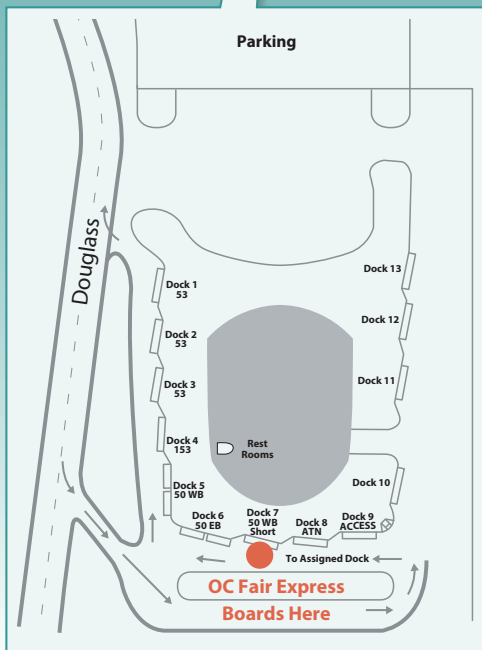

ROUTE 650

ARTIC to Orange County Fairgrounds
via 57 Fwy / 5 Fwy / 55 Fwy

ANAHEIM (ARTIC)

ANAHEIM REGIONAL TRANSPORTATION
INTERMODAL CENTER

2626 East Katella Ave., Anaheim

Route 650 bus boards at Dock 7

Southbound To –
OC Fair

Saturday & Sunday

Anaheim Regional Transportation Center	OC Fairgrounds
10:55	11:20
11:35	12:00
12:15	12:40
12:55	1:20
1:35	2:00
2:15	2:40
2:55	3:20
3:35	4:00
4:15	4:40
4:55	5:20
5:35	6:00
6:15	6:40
6:50	7:10
7:20	7:40
7:50	8:10
8:20	8:40
8:50	9:10
9:20	9:40
9:50	10:10
10:20	10:40
10:50	11:10
11:20	11:40
11:50	12:10

Northbound To –
Anaheim (ARTIC)

Saturday & Sunday

OC Fairgrounds	Anaheim Regional Transportation Center
11:25	11:50
12:05	12:30
12:45	1:10
1:25	1:50
2:05	2:30
2:45	3:10
3:25	3:50
4:05	4:30
4:45	5:10
5:25	5:50
6:05	6:30
6:45	7:05
7:15	7:35
7:45	8:05
8:15	8:35
8:45	9:05
9:15	9:35
9:45	10:05
10:15	10:35
10:45	11:05
11:15	11:35
11:45	12:05
12:15	12:35

BOLD times indicate PM trips.

EN NEGRILLA tiempos indican viajes del PM.