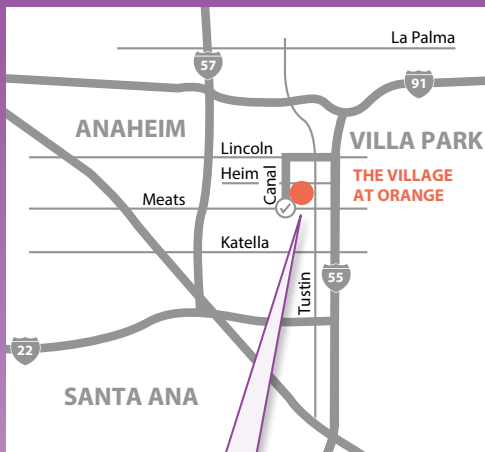

ROUTE 642

The Village at Orange to
Orange County Fairgrounds
via 55 Fwy

ORANGE

THE VILLAGE AT ORANGE
1500 E. Village Way, Orange

Route 642 bus boards at corner of
Meats and Canal, behind Sears

Southbound To - OC Fair Saturday & Sunday

Canal & Meats	OC Fairgrounds
10:30	10:55
11:10	11:35
11:50	12:15
12:30	12:55
1:10	1:35
1:50	2:15
2:30	2:55
3:10	3:35
3:50	4:15
4:30	4:55
5:10	5:35
5:50	6:15
6:30	6:55
7:00	7:20
7:30	7:50
8:00	8:20
8:30	8:50
9:00	9:20
9:30	9:50
10:00	10:20
10:30	10:50
11:00	11:20
11:30	11:50
12:00	12:20

Northbound To - Orange Saturday & Sunday

OC Fairgrounds	Canal & Meats
11:00	11:25
11:40	12:05
12:20	12:45
1:00	1:25
1:40	2:05
2:20	2:45
3:00	3:25
3:40	4:05
4:20	4:45
5:00	5:25
5:40	6:05
6:20	6:45
7:00	7:20
7:25	7:45
7:55	8:15
8:25	8:45
8:55	9:15
9:25	9:45
9:55	10:15
10:25	10:45
10:55	11:15
11:25	11:45
11:55	12:15
12:25	12:45

BOLD times indicate PM trips.

EN NEGRILLA tiempos indican viajes del PM.