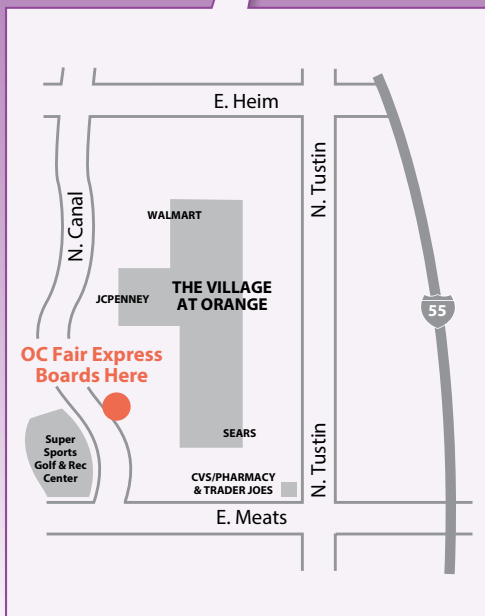

ROUTE 642

The Village at Orange to
Orange County Fairgrounds
via 55 Fwy

ORANGE

THE VILLAGE AT ORANGE
1500 E. Village Way, Orange

Route 642 bus boards at corner of
Meats and Canal, behind Sears

Southbound To - OC Fair Saturday & Sunday

Canal & Meats	OC Fairgrounds
10:30	10:55
11:10	11:35
11:50	12:15
12:30	12:55
1:10	1:35
1:50	2:15
2:30	2:55
3:10	3:35
3:50	4:15
4:30	4:55
5:10	5:35
5:50	6:15
6:30	6:55
7:00	7:20
7:30	7:50
8:00	8:20
8:30	8:50
9:00	9:20
9:30	9:50
10:00	10:20
10:30	10:50
11:00	11:20
11:30	11:50
12:00	12:20

Northbound To - Orange Saturday & Sunday

OC Fairgrounds	Canal & Meats
11:00	11:25
11:40	12:05
12:20	12:45
1:00	1:25
1:40	2:05
2:20	2:45
3:00	3:25
3:40	4:05
4:20	4:45
5:00	5:25
5:40	6:05
6:20	6:45
7:00	7:20
7:25	7:45
7:55	8:15
8:25	8:45
8:55	9:15
9:25	9:45
9:55	10:15
10:25	10:45
10:55	11:15
11:25	11:45
11:55	12:15
12:25	12:45

BOLD times indicate PM trips.

EN NEGRILLA tiempos indican viajes del PM.