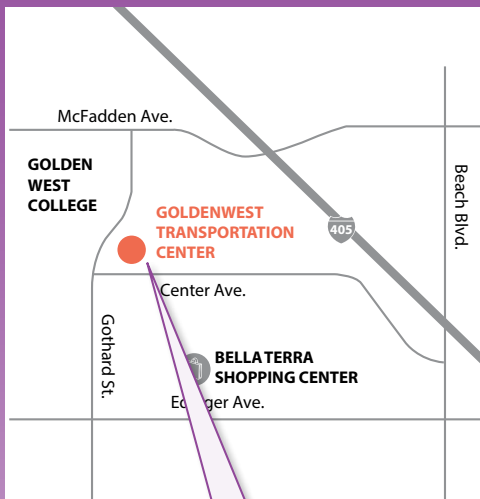

ROUTE 670

Goldenwest Transportation Center to
Orange County Fairgrounds
via 405 Fwy / 55 Fwy

HUNTINGTON BEACH

GOLDENWEST TRANSPORTATION CENTER

7301 Center Ave., Huntington Beach

Route 670 bus boards at Dock 8

Eastbound To -
OC Fair
Saturday & Sunday

Westbound To -
Huntington Beach
Saturday & Sunday

Goldenwest Transportation Center	OC Fairgrounds	OC Fairgrounds	Goldenwest Transportation Center
10:45	11:05	11:10	11:30
11:05	11:25	11:30	11:50
11:25	11:45	11:50	12:10
11:45	12:05	12:10	12:30
12:05	12:25	12:30	12:50
12:25	12:45	12:50	1:10
12:45	1:05	1:10	1:30
1:05	1:25	1:30	1:50
1:25	1:45	1:50	2:10
1:45	2:05	2:10	2:30
2:05	2:25	2:30	2:50
2:25	2:45	2:50	3:10
2:45	3:05	3:10	3:30
3:05	3:25	3:30	3:50
3:25	3:45	3:50	4:10
3:45	4:05	4:10	4:30
4:05	4:25	4:30	4:50
4:25	4:45	4:50	5:10
4:45	5:05	5:10	5:30
5:05	5:25	5:30	5:50
5:25	5:45	5:50	6:10
5:40	6:00	6:05	6:25
5:55	6:15	6:20	6:40
6:10	6:30	6:35	6:55
6:25	6:45	6:50	7:10
6:40	7:00	7:05	7:25
6:55	7:15	7:20	7:40
7:10	7:30	7:35	7:55
7:25	7:45	7:50	8:10
7:40	8:00	8:05	8:25
7:55	8:15	8:20	8:40
8:10	8:30	8:35	8:55
8:25	8:45	8:50	9:10
8:40	9:00	9:05	9:25
8:55	9:15	9:20	9:40
9:10	9:30	9:35	9:55
9:25	9:45	9:50	10:10
9:40	10:00	10:05	10:25
9:55	10:15	10:20	10:40
10:10	10:30	10:35	10:55
10:25	10:45	10:50	11:10
10:40	11:00	11:05	11:25
10:55	11:15	11:20	11:40
11:10	11:30	11:35	11:55
11:25	11:45	11:50	12:10
11:45	12:05	12:15	12:35

BOLD times indicate PM trips.

EN NEGRILLA tiempos indican viajes del PM.