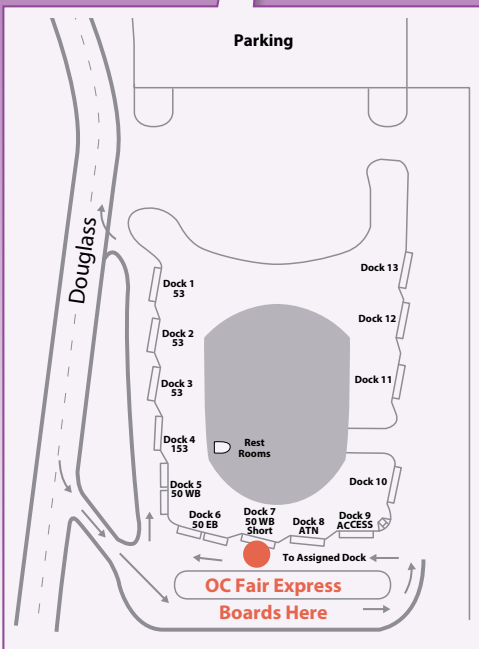

ROUTE 650

ARTIC to Orange County Fairgrounds
via 57 Fwy / 5 Fwy / 55 Fwy

ANAHEIM (ARTIC)

ANAHEIM REGIONAL TRANSPORTATION
INTERMODAL CENTER
2626 East Katella Avenue
Route 650 bus boards at Dock 7

Southbound To - OC Fair

Saturday & Sunday

Anaheim Regional Transportation Center	OC Fairgrounds
10:15	10:40
10:55	11:20
11:35	12:00
12:15	12:40
12:55	1:20
1:35	2:00
2:15	2:40
2:55	3:20
3:35	4:00
4:15	4:40
4:55	5:20
5:35	6:00
6:15	6:40
6:50	7:10
7:20	7:40
7:50	8:10
8:20	8:40
8:50	9:10
9:20	9:40
9:50	10:10
10:20	10:40
10:50	11:10
11:20	11:40
11:50	12:10

Northbound To - ARTIC

Saturday & Sunday

OC Fairgrounds	Anaheim Regional Transportation Center
10:45	11:10
11:25	11:50
12:05	12:30
12:45	1:10
1:25	1:50
2:05	2:30
2:45	3:10
3:25	3:50
4:05	4:30
4:45	5:10
5:25	5:50
6:05	6:30
6:45	7:05
7:15	7:35
7:45	8:05
8:15	8:35
8:45	9:05
9:15	9:35
9:45	10:05
10:15	10:35
10:45	11:05
11:15	11:35
11:45	12:05
12:20	12:40

BOLD times indicate PM trips.

EN NEGRILLA tiempos indican viajes del PM.