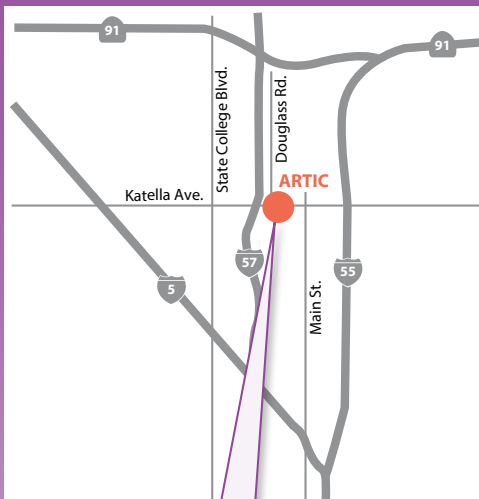

ROUTE 650

ARTIC to Orange County Fairgrounds
via 57 Fwy / 5 Fwy / 55 Fwy

ANAHEIM (ARTIC)

ANAHEIM REGIONAL TRANSPORTATION
INTERMODAL CENTER
2626 East Katella Avenue
Route 650 bus boards at Dock 7

Southbound To - OC Fair

Saturday & Sunday

Anaheim Regional Transportation Center	OC Fairgrounds
10:15	10:40
10:55	11:20
11:35	12:00
12:15	12:40
12:55	1:20
1:35	2:00
2:15	2:40
2:55	3:20
3:35	4:00
4:15	4:40
4:55	5:20
5:35	6:00
6:15	6:40
6:50	7:10
7:20	7:40
7:50	8:10
8:20	8:40
8:50	9:10
9:20	9:40
9:50	10:10
10:20	10:40
10:50	11:10
11:20	11:40
11:50	12:10

Northbound To - ARTIC

Saturday & Sunday

OC Fairgrounds	Anaheim Regional Transportation Center
10:45	11:10
11:25	11:50
12:05	12:30
12:45	1:10
1:25	1:50
2:05	2:30
2:45	3:10
3:25	3:50
4:05	4:30
4:45	5:10
5:25	5:50
6:05	6:30
6:45	7:05
7:15	7:35
7:45	8:05
8:15	8:35
8:45	9:05
9:15	9:35
9:45	10:05
10:15	10:35
10:45	11:05
11:15	11:35
11:45	12:05
12:20	12:40

BOLD times indicate PM trips.

EN NEGRILLA tiempos indican viajes del PM.