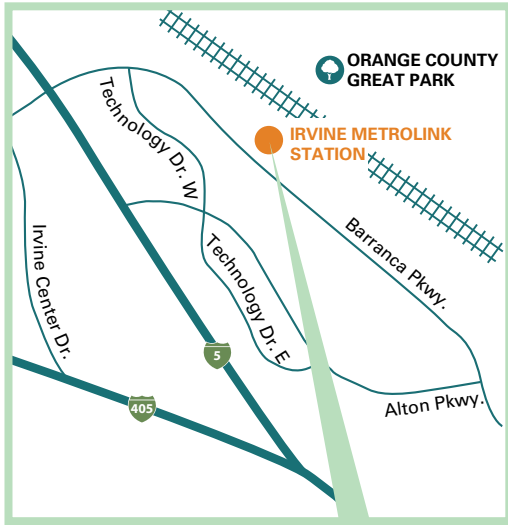

# Route 688

Irvine Metrolink Station to  
Orange County Fairgrounds  
via 55 Fwy

## IRVINE

**Irvine Metrolink Station**  
15215 Barranca Parkway, Irvine  
Route 688 bus boards at Dock 5

**Northbound To –  
OC Fair**  
Saturday & Sunday

Irvine Station	OC Fairgrounds
10:45	11:15
11:25	11:55
<b>12:05</b>	<b>12:35</b>
<b>12:45</b>	<b>1:15</b>
1:25	1:55
2:05	2:35
2:45	3:15
3:25	3:55
4:05	4:35
4:45	5:15
5:25	5:55
6:05	6:35
6:45	7:15
7:25	7:55
8:05	8:35
8:45	9:15
9:25	9:55
10:05	10:35
10:45	11:15
11:25	11:55
11:55	12:25

**Southbound To –  
Irvine**  
Saturday & Sunday

OC Fairgrounds	Irvine Station
11:20	11:50
<b>12:00</b>	<b>12:30</b>
<b>12:40</b>	<b>1:10</b>
<b>1:20</b>	<b>1:50</b>
2:00	2:30
2:40	3:10
3:20	3:50
4:00	4:30
4:40	5:10
5:20	5:50
6:00	6:30
6:40	7:10
7:20	7:50
8:00	8:30
8:40	9:10
9:20	9:50
10:00	10:30
10:40	11:10
11:20	11:50
12:00	12:30
12:30	1:00

**BOLD** times indicate PM trips.  
**EN NEGRILLA** tiempos indican viajes del PM.