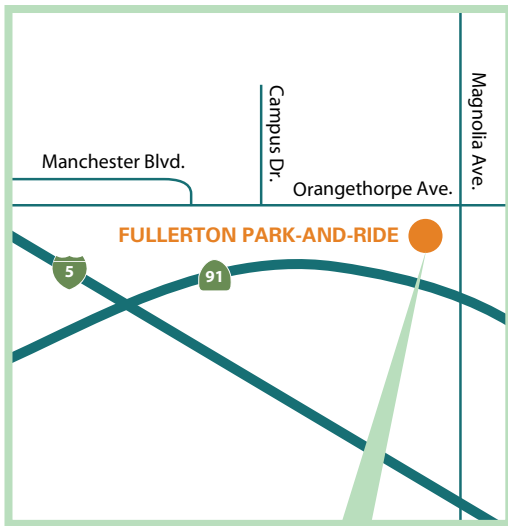

# Route 633

Fullerton Park-and-Ride to  
Orange County Fairgrounds  
via 5 Fwy / 55 Fwy

### Fullerton Park-and-Ride

3000 W. Orangethorpe Ave., Fullerton

Route 633 bus boards at Dock 1  
at the East end

### Southbound To – OC Fair

Saturday & Sunday

Fullerton Park-and-Ride	OC Fairgrounds
10:10	10:45
10:30	11:05
10:50	11:25
11:10	11:45
11:30	<b>12:05</b>
11:50	<b>12:25</b>
<b>12:10</b>	<b>12:45</b>
<b>12:30</b>	<b>1:05</b>
<b>12:50</b>	<b>1:25</b>
1:10	1:45
1:30	2:05
1:50	2:25
2:10	2:45
2:30	3:05
2:50	3:25
3:10	3:45
3:30	4:05
3:50	4:25
4:10	4:45
4:30	5:05
4:50	5:25
5:10	5:45
5:30	6:05
5:50	6:25
6:10	6:45
6:30	7:05
6:50	7:25
7:10	7:45
7:30	8:05
7:50	8:25
8:10	8:45
8:30	9:05
8:50	9:25
9:10	9:45
9:30	10:05
9:50	10:25
10:10	10:45
10:30	11:05
10:50	11:25
11:10	11:45
11:30	12:05
11:50	12:25

### Northbound To – Fullerton

Saturday & Sunday

OC Fairgrounds	Fullerton Park-and-Ride
10:50	11:25
11:10	11:45
11:30	<b>12:05</b>
11:50	<b>12:25</b>
<b>12:10</b>	<b>12:45</b>
<b>12:30</b>	<b>1:05</b>
<b>12:50</b>	<b>1:25</b>
1:10	1:45
1:30	2:05
1:50	2:25
2:10	2:45
2:30	3:05
2:50	3:25
3:10	3:45
3:30	4:05
3:50	4:25
4:10	4:45
4:30	5:05
4:50	5:25
5:10	5:45
5:30	6:05
5:50	6:25
6:10	6:45
6:30	7:05
6:50	7:25
7:10	7:45
7:30	8:05
7:50	8:25
8:10	8:45
8:30	9:05
8:50	9:25
9:10	9:45
9:30	10:05
9:50	10:25
10:10	10:45
10:30	11:05
10:50	11:25
11:10	11:45
11:30	12:05
11:50	12:25
12:10	12:45
12:30	1:05