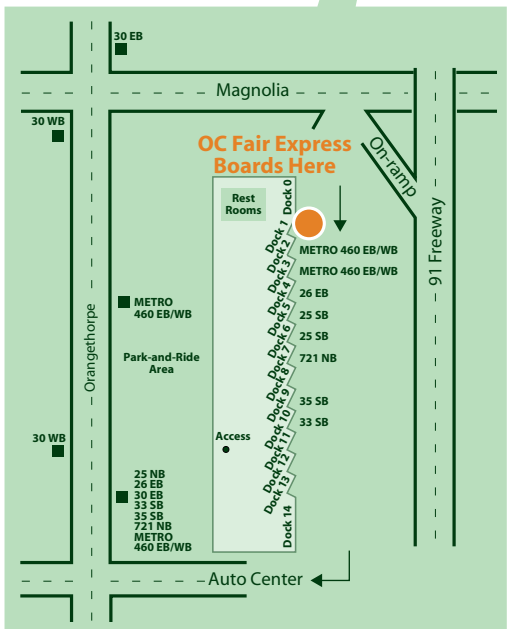

# Route 633

Fullerton Park-and-Ride to  
Orange County Fairgrounds  
via 5 Fwy / 55 Fwy

### Fullerton Park-and-Ride

3000 W. Orangethorpe Ave., Fullerton

Route 633 bus boards at Dock 1  
at the East end

### Southbound To – OC Fair

Saturday & Sunday

Fullerton Park-and-Ride	OC Fairgrounds
10:10	10:45
10:30	11:05
10:50	11:25
11:10	11:45
11:30	<b>12:05</b>
11:50	<b>12:25</b>
<b>12:10</b>	<b>12:45</b>
<b>12:30</b>	<b>1:05</b>
<b>12:50</b>	<b>1:25</b>
1:10	1:45
1:30	2:05
1:50	2:25
2:10	2:45
2:30	3:05
2:50	3:25
3:10	3:45
3:30	4:05
3:50	4:25
4:10	4:45
4:30	5:05
4:50	5:25
5:10	5:45
5:30	6:05
5:50	6:25
6:10	6:45
6:30	7:05
6:50	7:25
7:10	7:45
7:30	8:05
7:50	8:25
8:10	8:45
8:30	9:05
8:50	9:25
9:10	9:45
9:30	10:05
9:50	10:25
10:10	10:45
10:30	11:05
10:50	11:25
11:10	11:45
11:30	12:05
11:50	12:25

### Northbound To – Fullerton

Saturday & Sunday

OC Fairgrounds	Fullerton Park-and-Ride
10:50	11:25
11:10	11:45
11:30	<b>12:05</b>
11:50	<b>12:25</b>
<b>12:10</b>	<b>12:45</b>
<b>12:30</b>	<b>1:05</b>
<b>12:50</b>	<b>1:25</b>
1:10	1:45
1:30	2:05
1:50	2:25
2:10	2:45
2:30	3:05
2:50	3:25
3:10	3:45
3:30	4:05
3:50	4:25
4:10	4:45
4:30	5:05
4:50	5:25
5:10	5:45
5:30	6:05
5:50	6:25
6:10	6:45
6:30	7:05
6:50	7:25
7:10	7:45
7:30	8:05
7:50	8:25
8:10	8:45
8:30	9:05
8:50	9:25
9:10	9:45
9:30	10:05
9:50	10:25
10:10	10:45
10:30	11:05
10:50	11:25
11:10	11:45
11:30	12:05
11:50	12:25
12:10	12:45
12:30	1:05