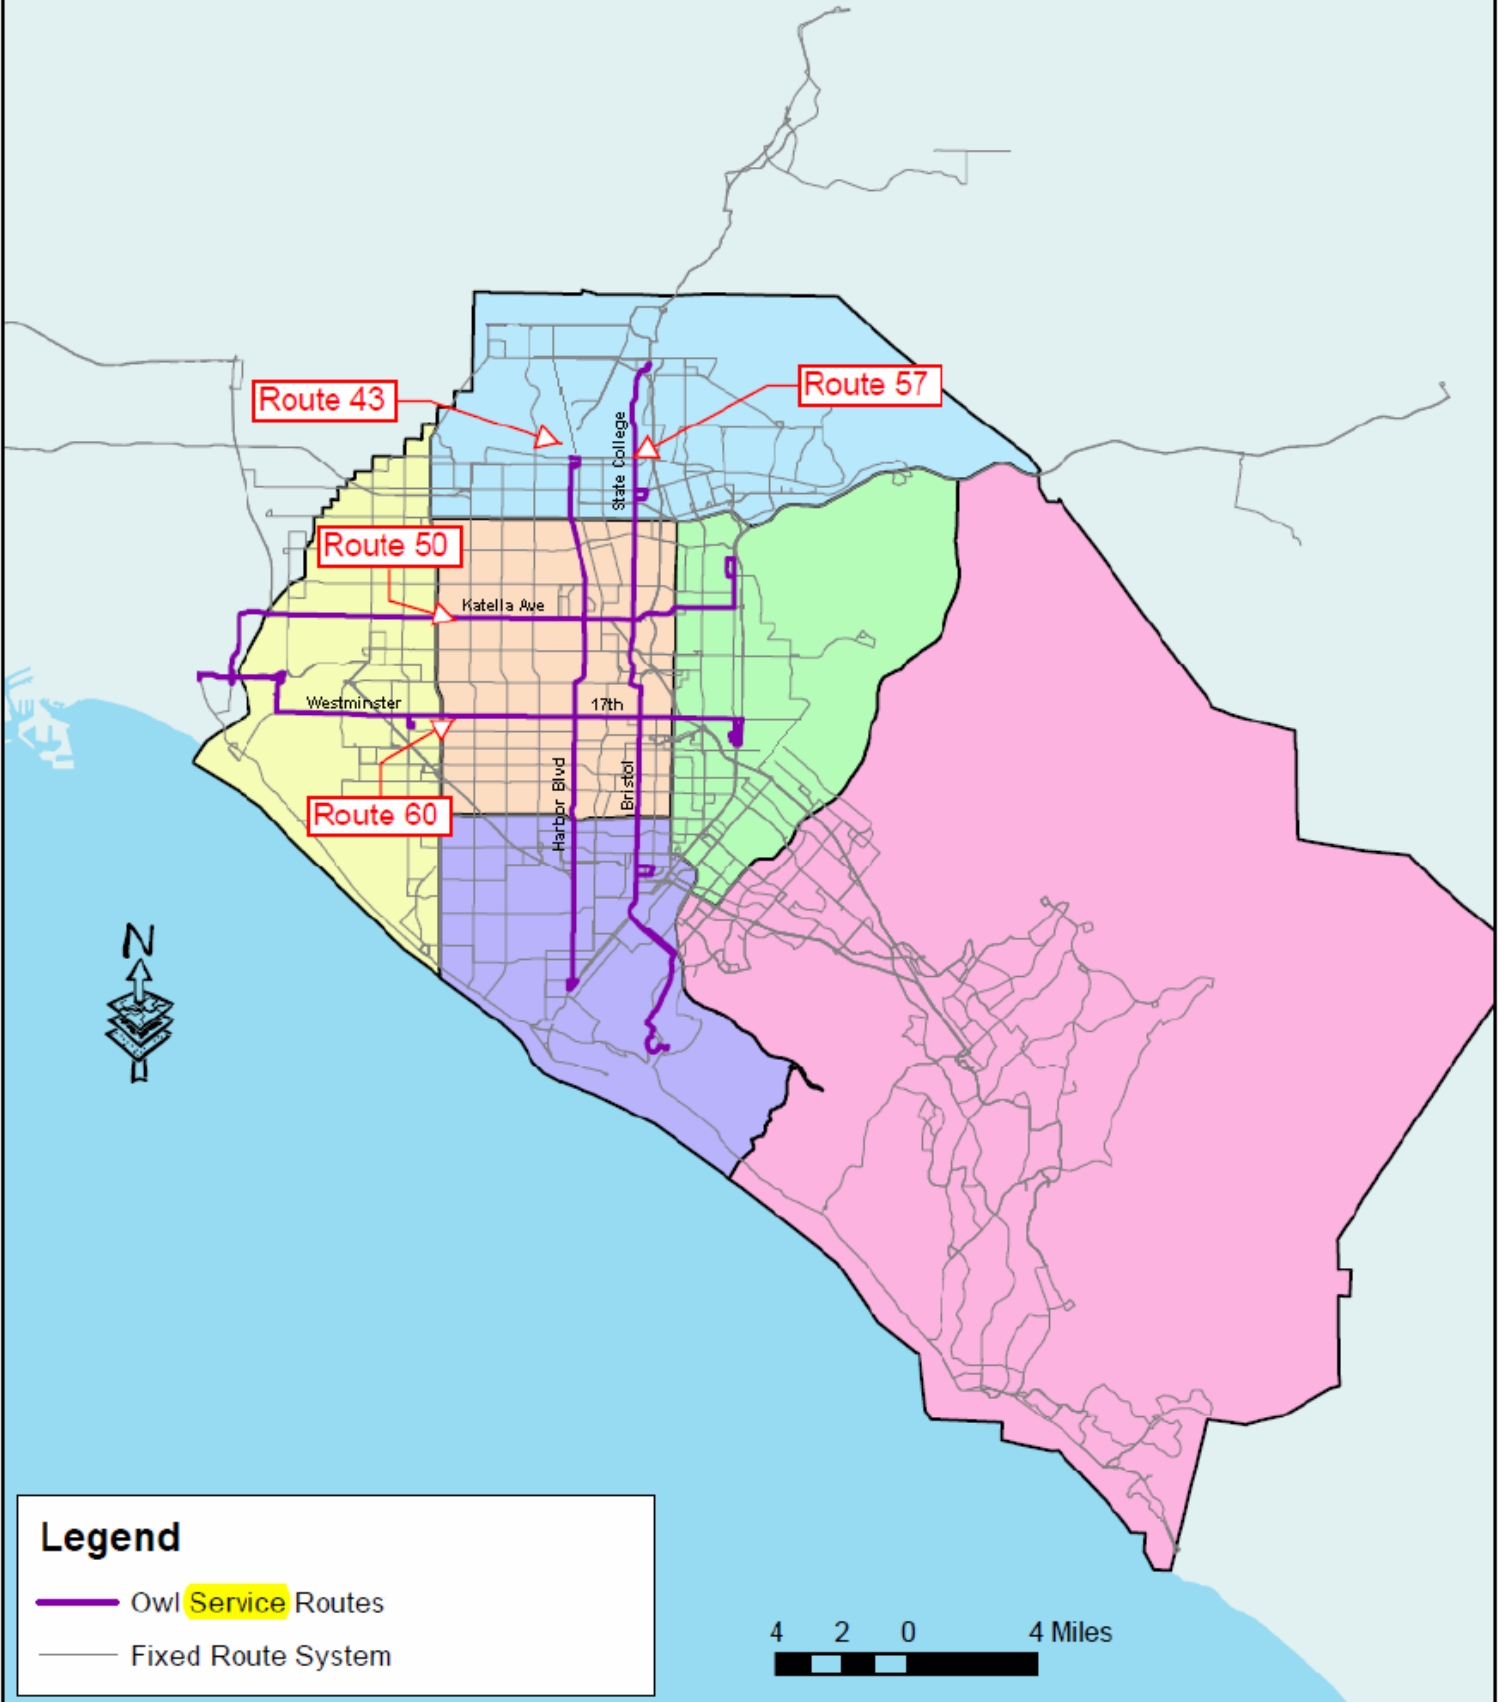

# Night Owl Service Map

## Legend

-  Owl Service Routes
-  Fixed Route System

4 2 0 4 Miles