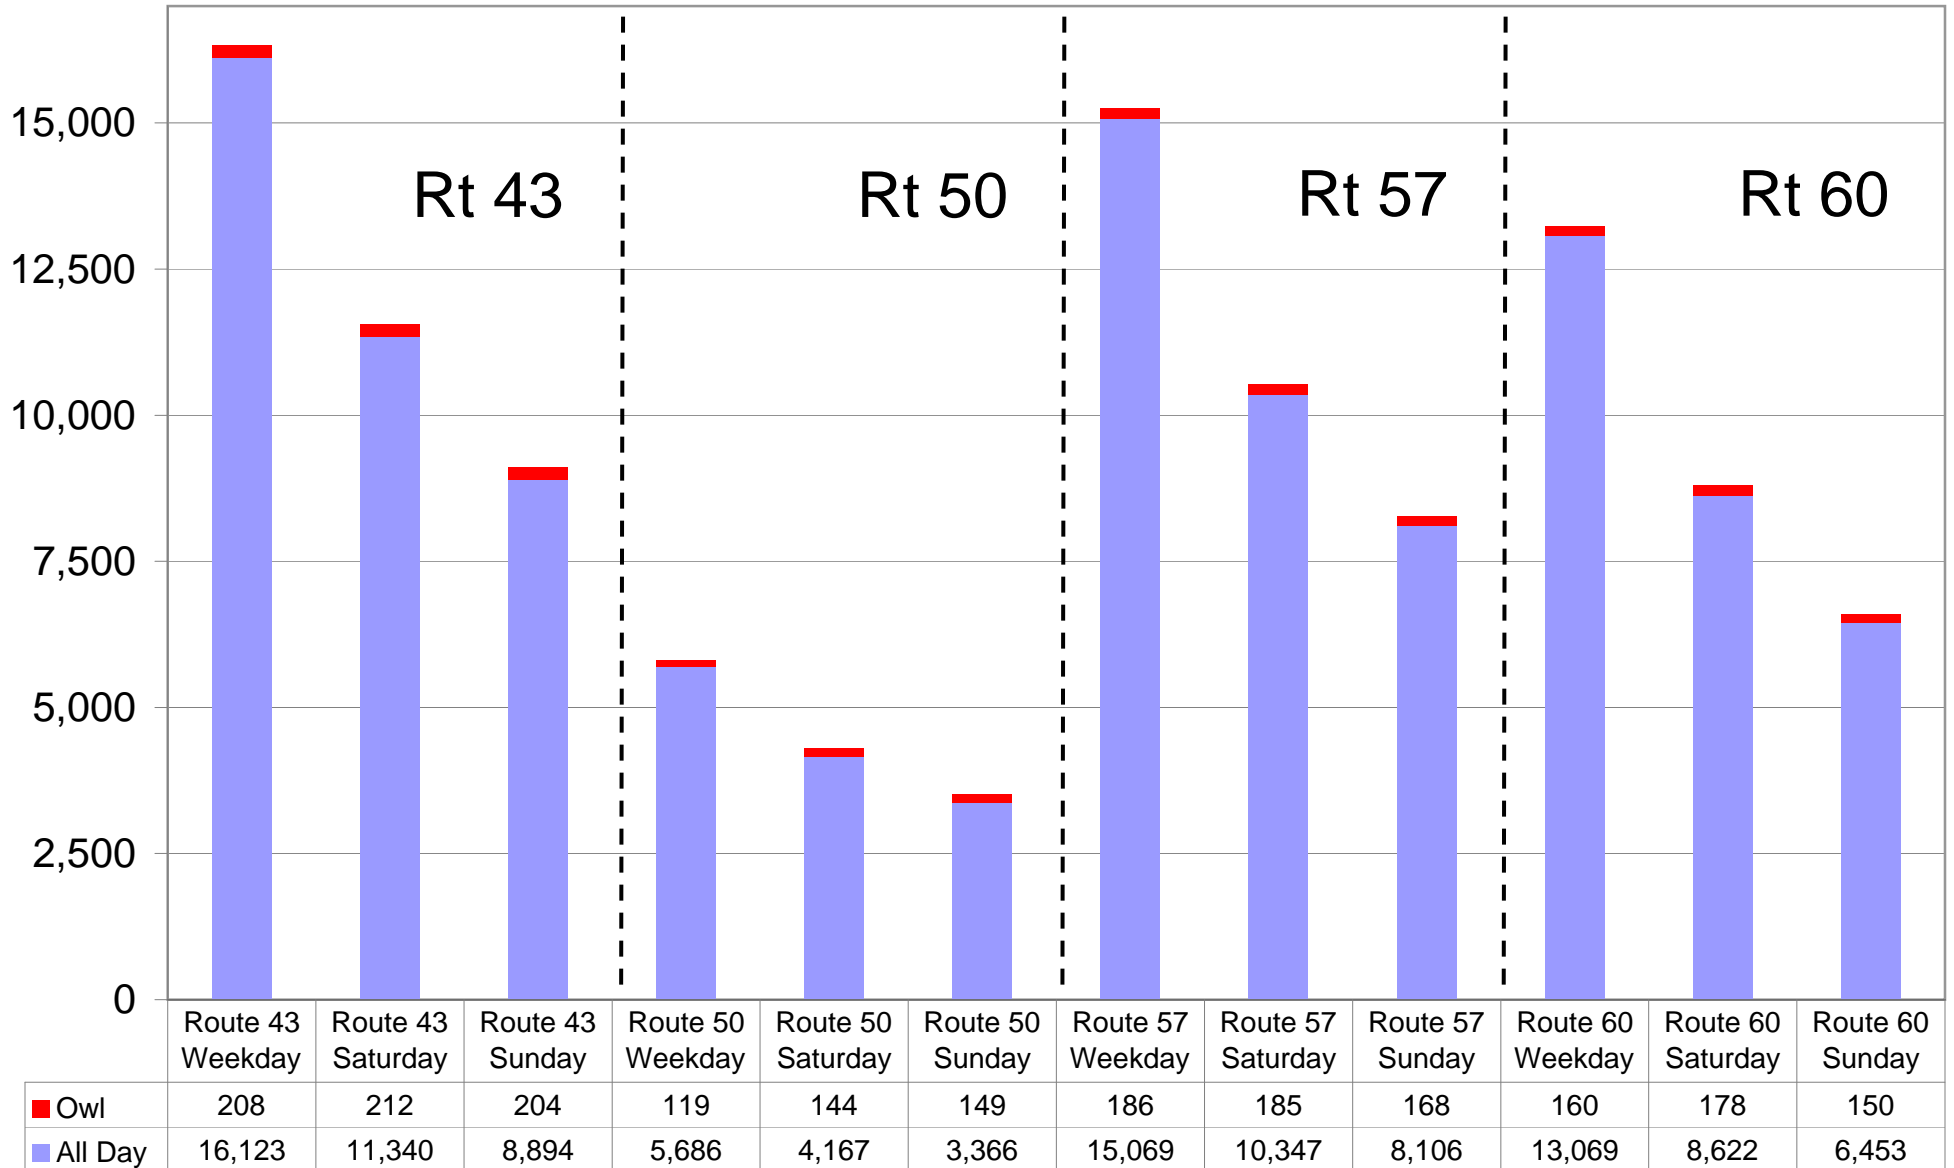

## July 2008 - June 2009 Night Owl Service

FILE = OwlRidership-(fy09)--R2  
19 Aug 09

Source = GFI Data  
MOS