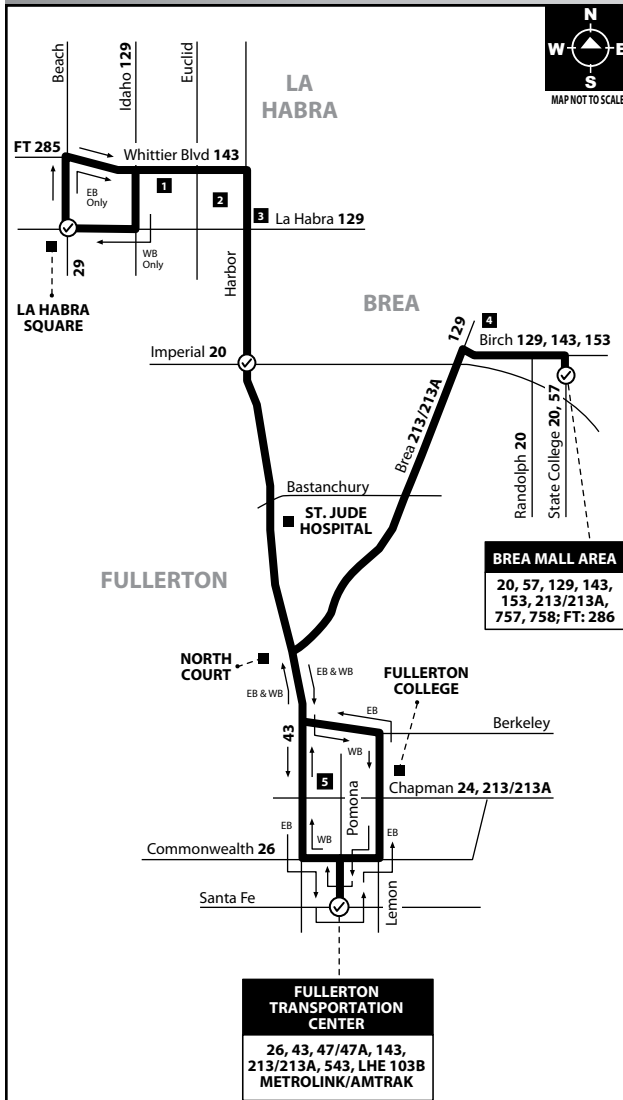

Route 143

La Habra to Brea
via Whittier Blvd / Harbor Blvd /
Brea Blvd / Birch St

Special
New Year's
Eve
Schedule

MONDAY - FRIDAY: Eastbound
TO: Brea

Beach & La Habra	Harbor & Imperial	Fullerton Transportation Center	Brea Mall
4:32	4:49	5:03	5:26
5:49	6:06	6:20	6:43
7:03	7:21	7:36	8:00
8:18	8:36	8:51	9:15
9:33	9:51	10:06	10:30
10:48	11:06	11:21	11:45
12:03	12:21	12:36	1:00
1:18	1:36	1:51	2:15
2:33	2:51	3:06	3:30
3:48	4:06	4:21	4:45
5:03	5:21	5:36	6:00
6:18	6:36	6:51	7:15
7:33	7:51	8:06	8:30
8:47	9:04	9:18	9:41
10:01	10:18	10:32	10:55
11:01	11:18	11:32	11:55
12:06	12:23	12:37	1:00

MONDAY - FRIDAY: Westbound
TO: La Habra

Brea Mall	Fullerton Transportation Center	Harbor & Imperial	Beach & La Habra
4:38	5:01	5:11	5:24
6:00	6:23	6:40	6:57
7:07	7:31	7:49	8:07
8:22	8:46	9:04	9:22
9:37	10:01	10:19	10:37
10:52	11:16	11:34	11:52
12:07	12:31	12:49	1:07
1:22	1:46	2:04	2:22
2:37	3:01	3:19	3:37
3:51	4:15	4:33	4:51
5:06	5:30	5:48	6:06
6:20	6:44	7:02	7:20
7:34	7:58	8:16	8:34
8:51	9:15	9:33	9:51
9:56	10:20	10:38	10:56
10:56	11:20	11:38	11:56
12:05	12:29	12:47	1:05

- SERVICIO TO / SERVICIO A**
- La Habra**
 - Whittier Christian High School
 - La Habra Square
1 - La Habra High School
2 - Washington Middle School
3 - Sonora High School
- Brea**
 - Brea Mall
 - Brea Marketplace
 - Brea Civic Center
 - Brea Promenade
4 - Brea Junior High School
- Fullerton**
 - St. Jude Hospital
 - North Court
5 - Fullerton Union High School
 - Fullerton College
 - Fullerton Transportation Center (Metrolink/Amtrak)

Route 143/082514

Special New Year's Eve trips