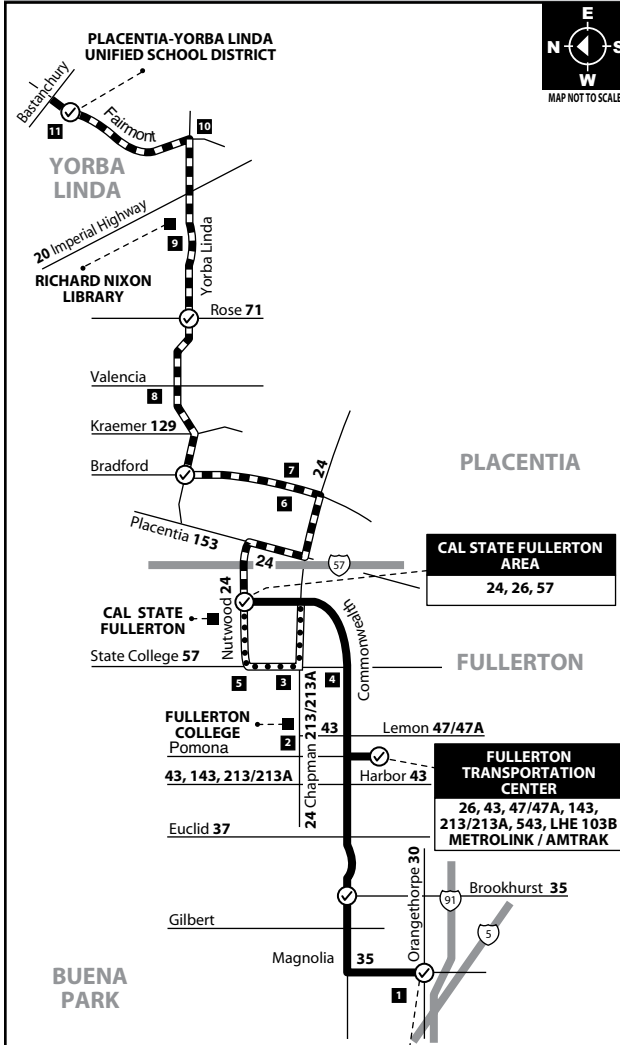

Route 26

Fullerton to Yorba Linda via Commonwealth Ave / Yorba Linda Ave

MONDAY - FRIDAY: Eastbound
TO: Cal State Fullerton or Yorba Linda

SERVICE TO / SERVICIO A

- Buena Park**
- 1 - Buena Park High School
- Fullerton**
- 2 - Fullerton Union High School
 - 3 - La Vista High School
 - 4 - Ladera Vista Junior High School
 - 5 - Troy High School
 - 6 - Fullerton Transportation Center (Metrolink/Amtrak)
 - 7 - Fullerton Civic Center
 - 8 - Crossroads Shopping Center
- Placentia**
- 9 - Valencia High School
 - 10 - Kraemer Middle School
 - 11 - El Dorado High School
- Yorba Linda**
- 12 - Yorba Linda Middle School
 - 13 - Richard Nixon Library
 - 14 - Yorba Linda Civic Center
 - 15 - Bernardo Yorba Middle School
 - 16 - Placentia-Yorba Linda Unified School District
 - 17 - Yorba Linda High School