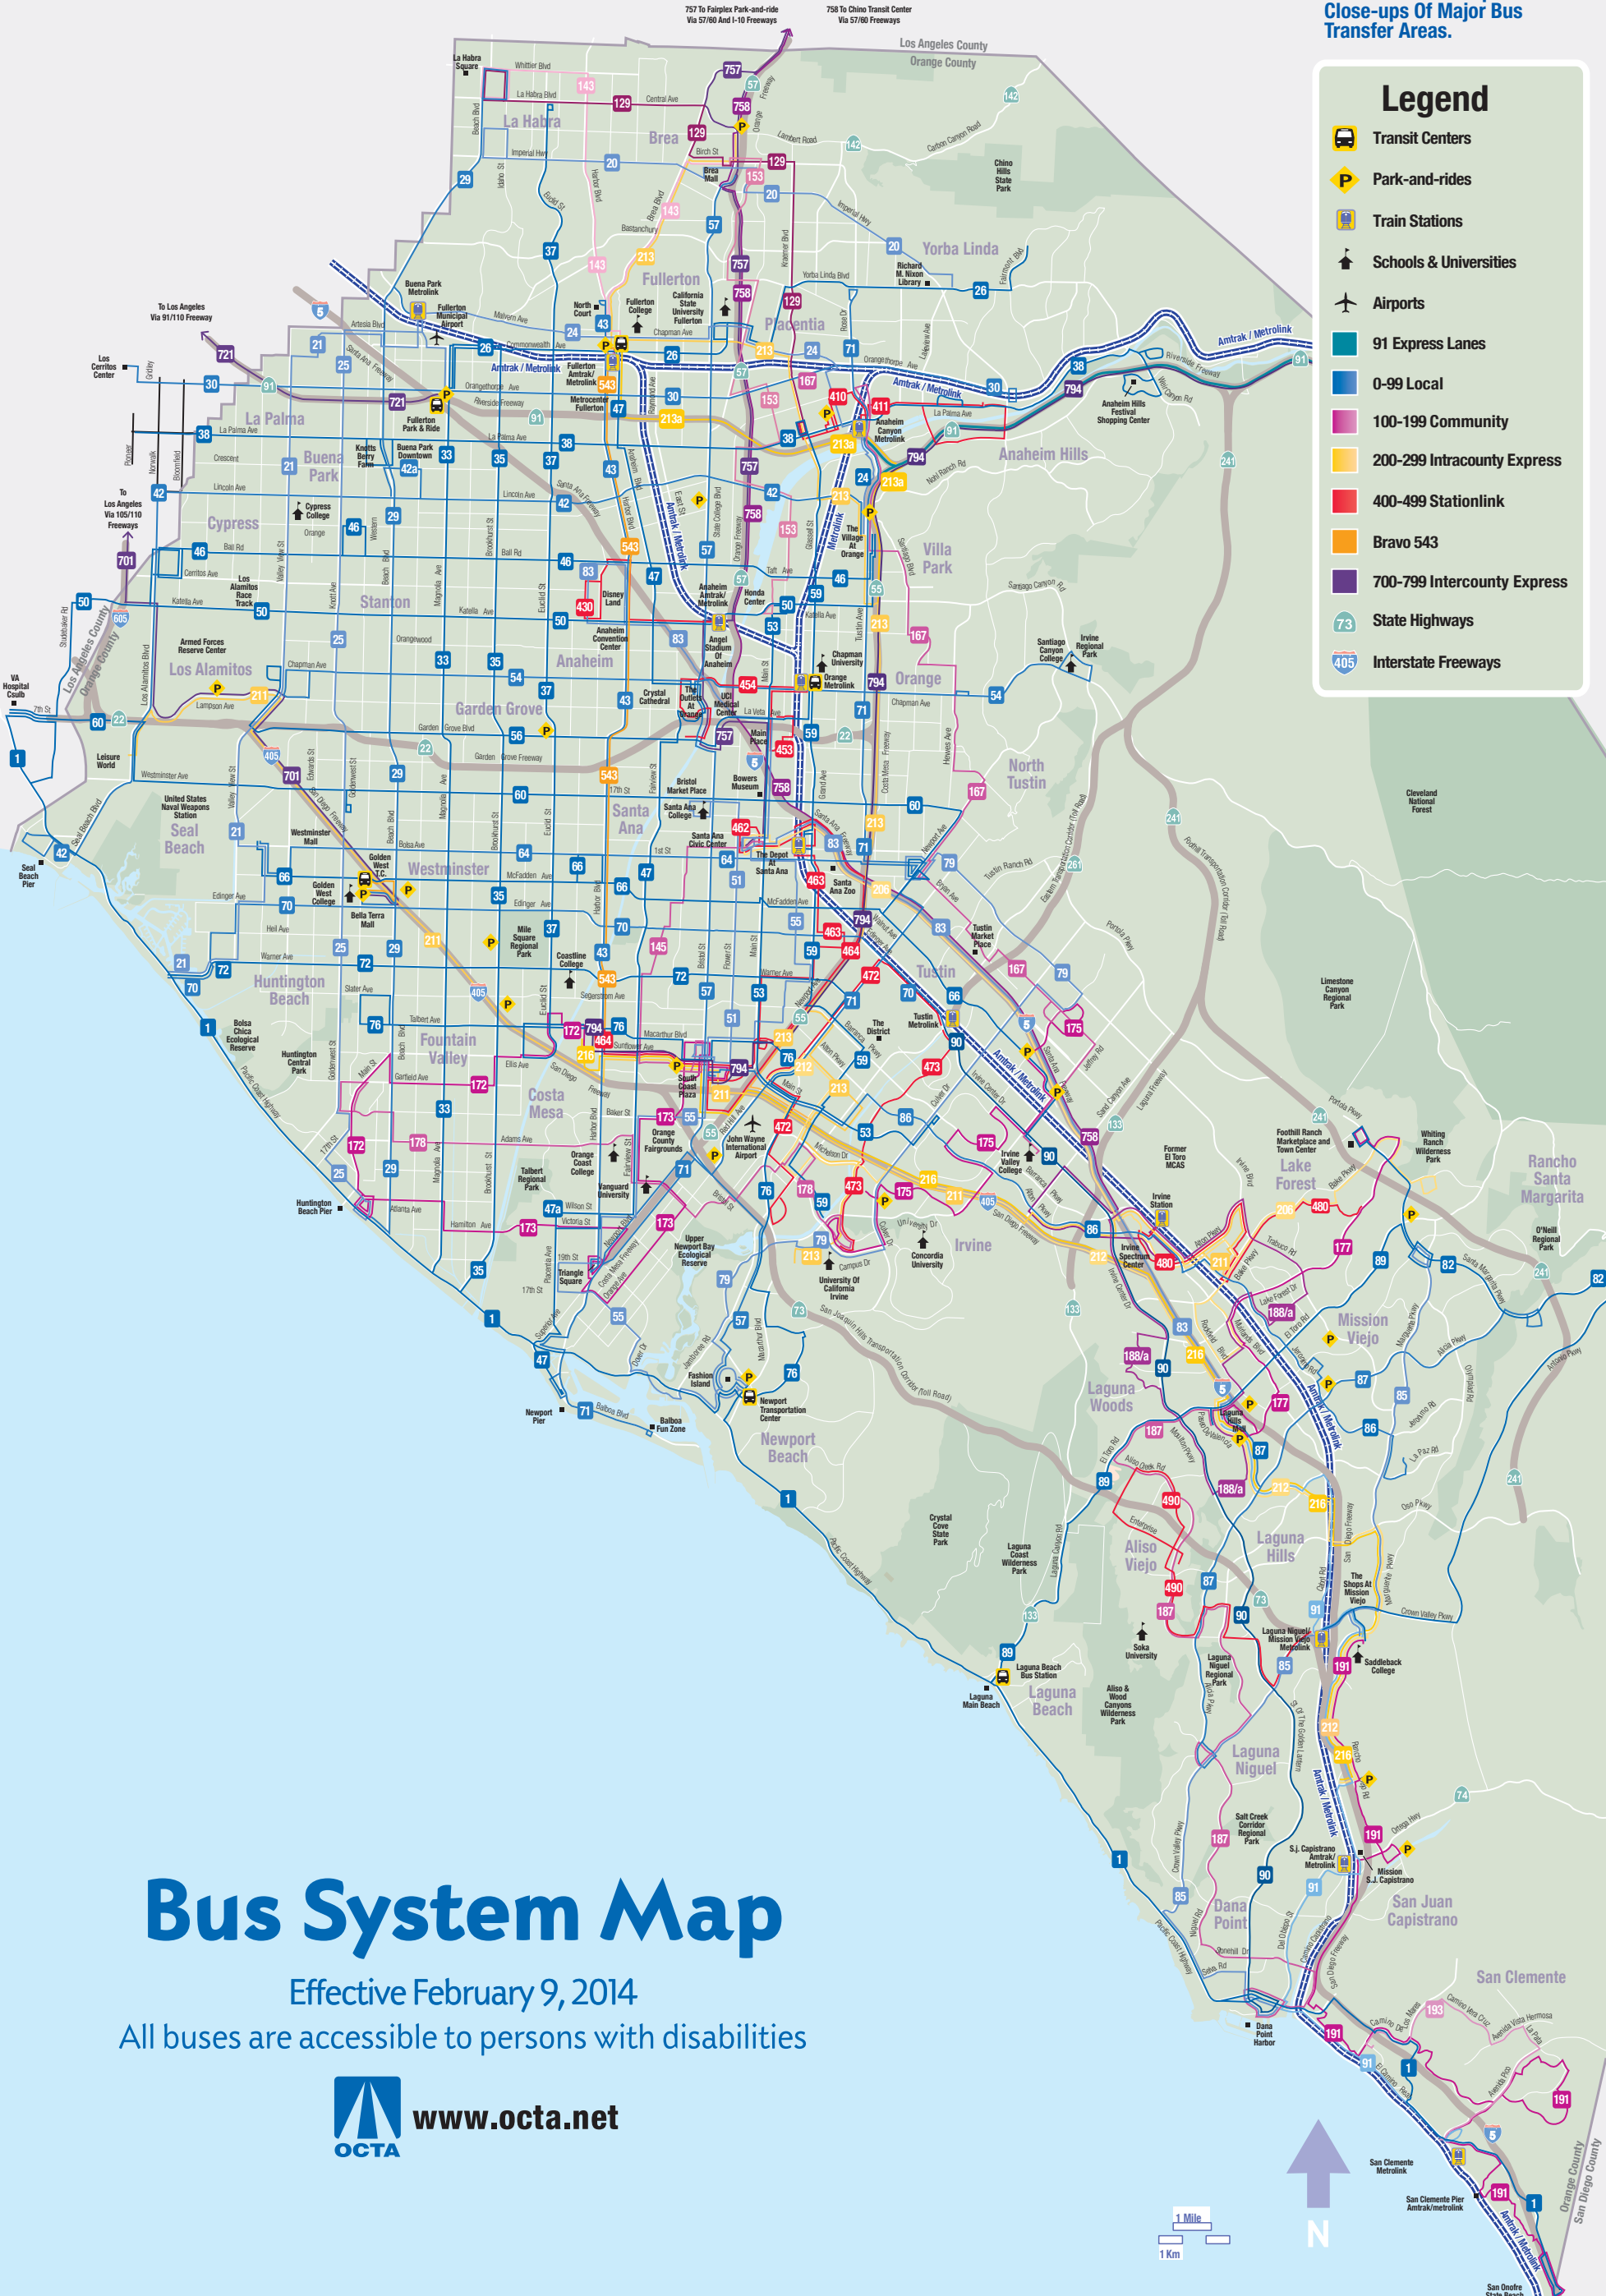

See Reverse Of Map For Close-ups Of Major Bus Transfer Areas.

Legend

- Transit Centers
- Park-and-rides
- Train Stations
- Schools & Universities
- Airports
- 91 Express Lanes
- 0-99 Local
- 100-199 Community
- 200-299 Intracounty Express
- 400-499 Stationlink
- Bravo 543
- 700-799 Intercounty Express
- State Highways
- Interstate Freeways

Bus System Map

Effective February 9, 2014

All buses are accessible to persons with disabilities

www.octa.net

1 Mile
1 Km