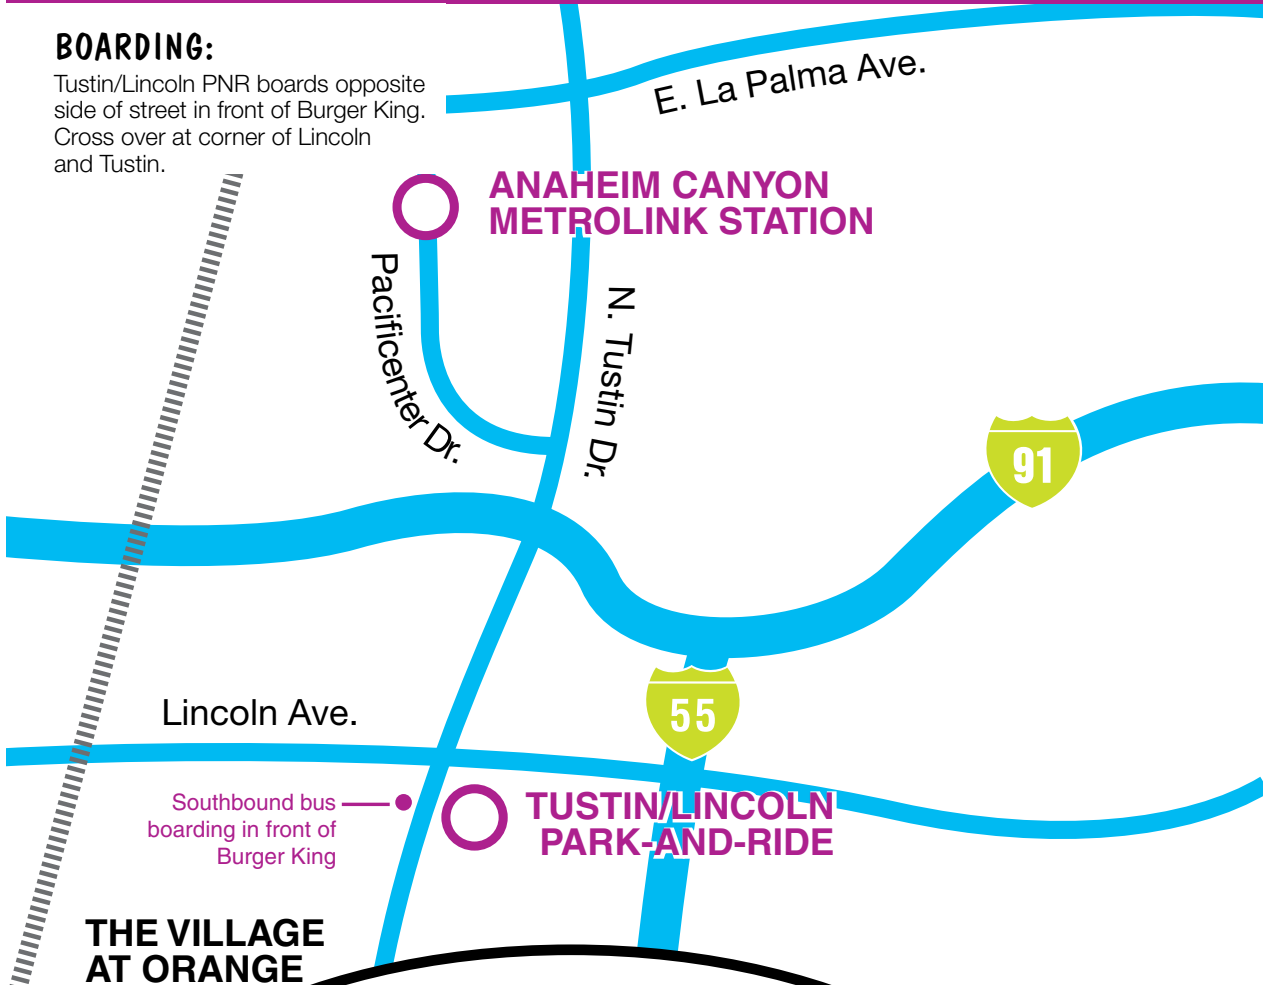

ROUTE 671

Anaheim Canyon Metrolink Station
1039 N. Pacificcenter Dr.
Anaheim, CA 92806

Tustin/Lincoln Park-and-Ride
SR-55 and Lincoln Ave.
Orange, CA 92865

BOARDING:

Tustin/Lincoln PNR boards opposite side of street in front of Burger King. Cross over at corner of Lincoln and Tustin.

SCHEDULE:

SOUTHBOUND

Anaheim Cyn Metrolink	Tus/Linc PNR	OC Fair
10:02	10:09	10:37
10:30	10:37	11:05
11:00	11:07	11:35
11:30	11:37	12:05
12:00	12:07	12:35
12:30	12:37	1:05
1:00	1:07	1:35
1:30	1:37	2:05
2:00	2:07	2:35
2:30	2:37	3:05
3:00	3:07	3:35
3:30	3:37	4:05
4:00	4:07	4:35
4:30	4:37	5:05
5:00	5:07	5:35
5:30	5:37	6:05
6:00	6:07	6:35
6:30	6:37	7:05
7:00	7:07	7:35
7:30	7:37	8:05
8:00	8:07	8:35
8:30	8:37	9:05
9:00	9:07	9:35
9:30	9:37	10:05
10:00	10:07	10:35
10:30	10:37	11:05
11:00	11:07	11:35
11:30	11:37	12:05

NORTHBOUND

OC Fair	Tus/Linc PNR	Anaheim Cyn Metrolink
10:45	10:52	11:20
11:15	11:22	11:50
11:45	11:52	12:20
12:15	12:22	1:50
12:45	12:52	1:20
1:15	1:22	1:50
1:45	1:52	2:20
2:15	2:22	2:50
2:45	2:52	3:20
3:15	3:22	3:50
3:45	3:52	4:20
4:15	4:22	4:50
4:45	4:52	5:20
5:15	5:22	5:50
5:45	5:52	6:20
6:15	6:22	6:50
6:45	6:52	7:20
7:15	7:22	7:50
7:45	7:52	8:20
8:15	8:22	8:50
8:45	8:52	9:20
9:15	9:22	9:50
9:45	9:52	10:20
10:15	10:22	10:50
10:45	10:52	11:20
11:15	11:22	11:50
11:45	11:52	12:20
12:15	12:22	12:50

Note: PM times are in bold print

ocflyer

WEEKEND SERVICE TO THE OC FAIR