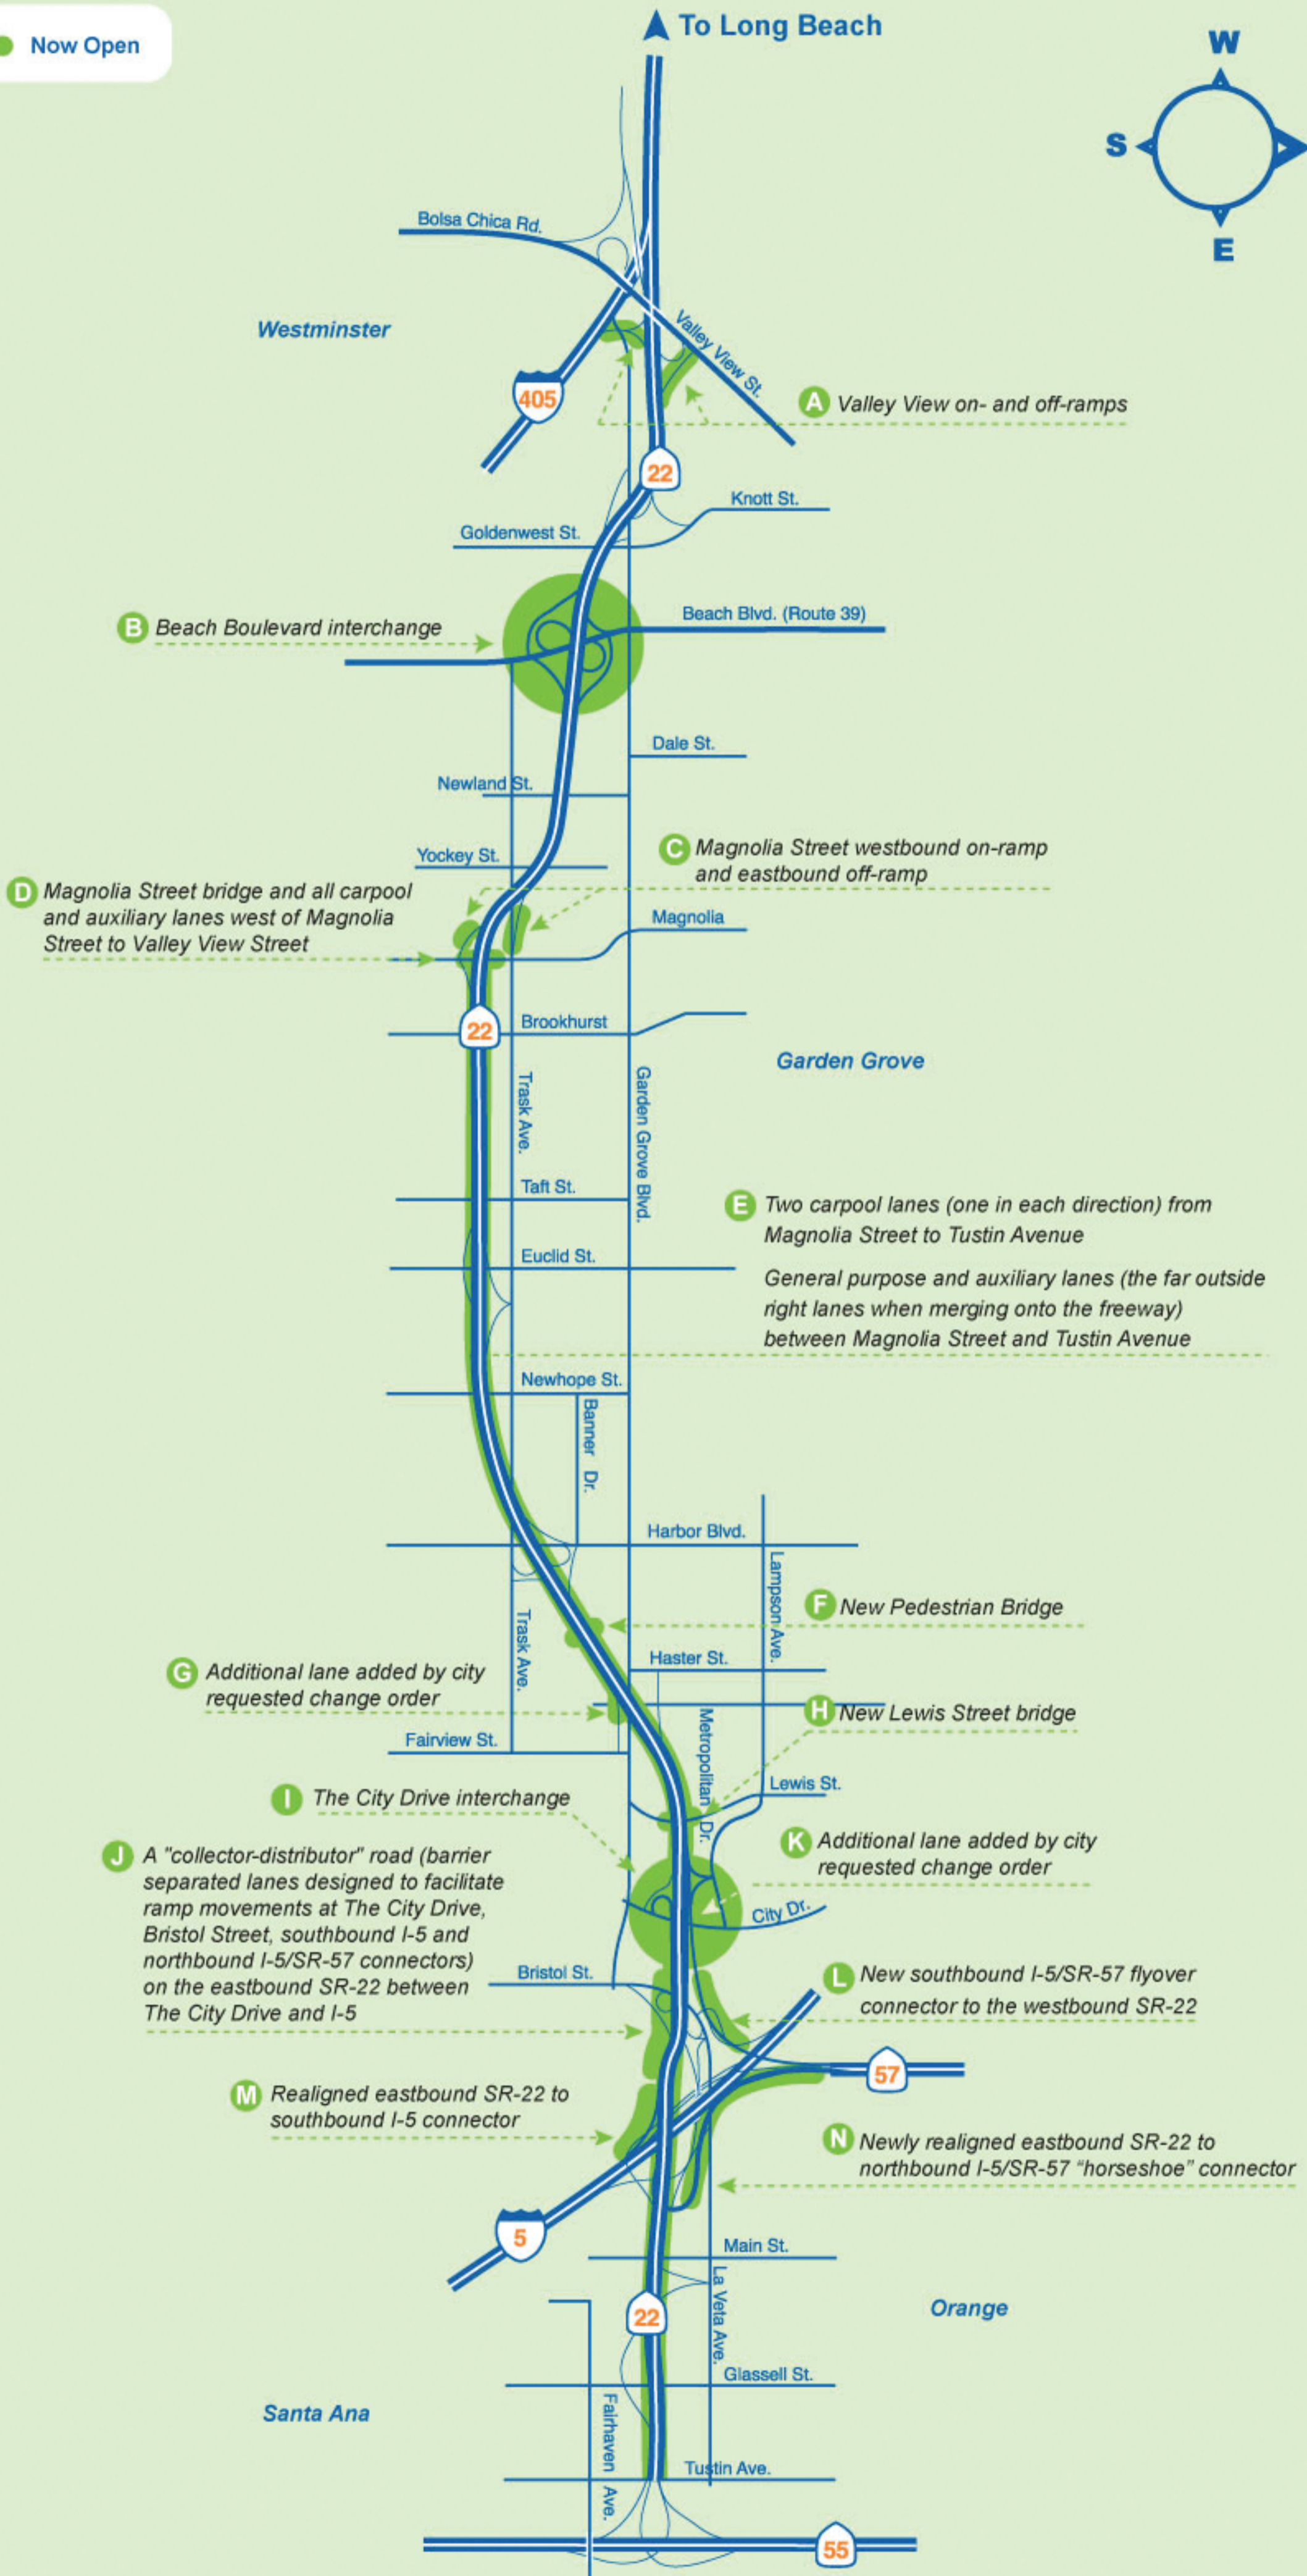

# Garden Grove Freeway (SR-22) Construction

 Now Open

Off-peak and nighttime closures required to conduct street rehabilitation and punchlist work through 2007