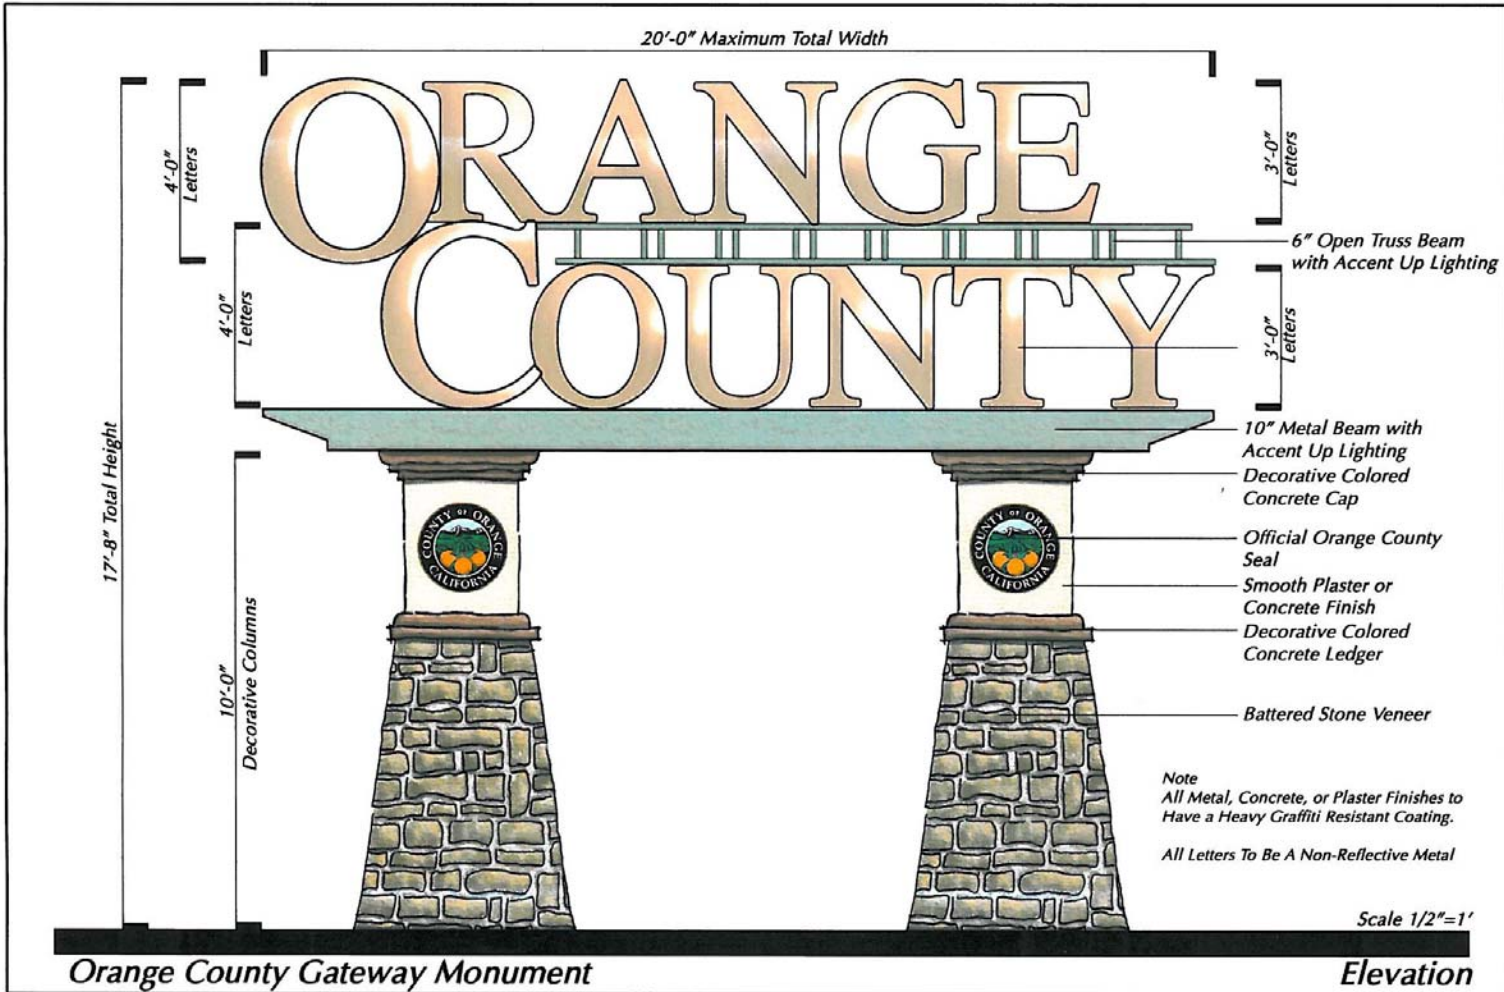

Santa Ana Freeway Sign