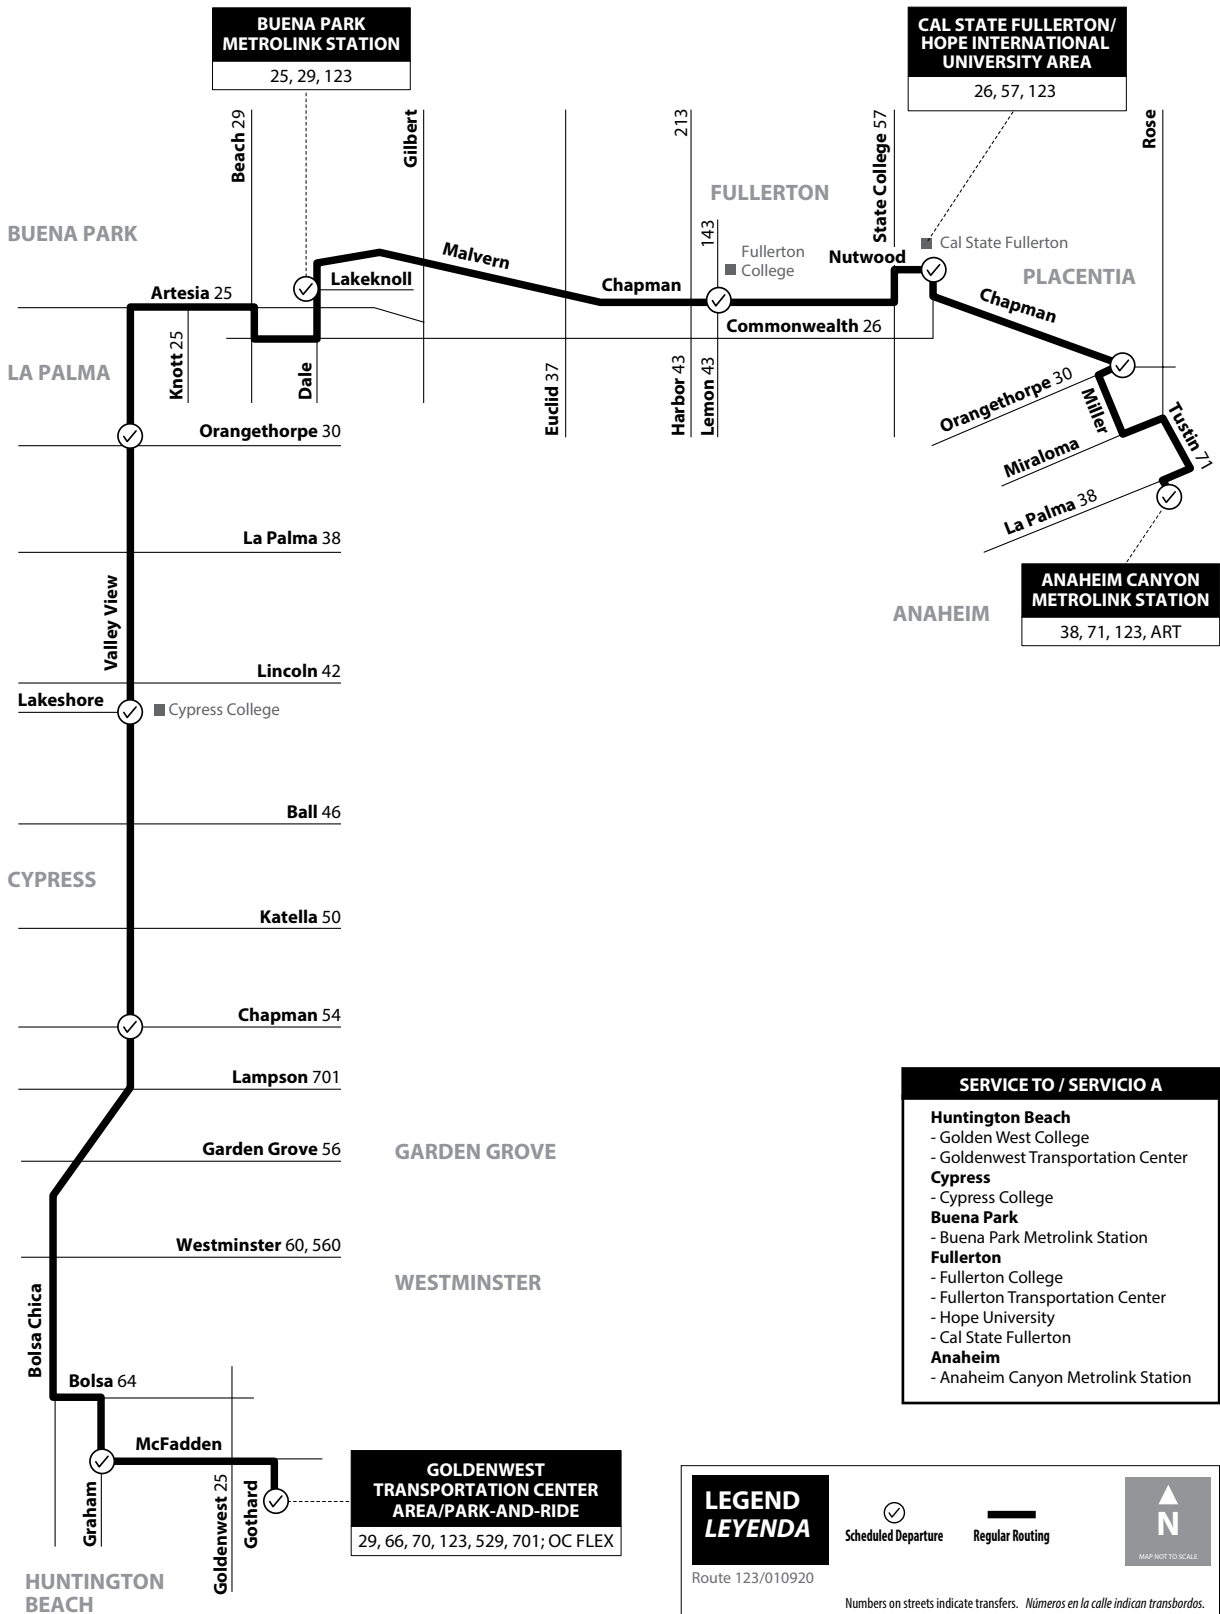

123

Anaheim to Huntington Beach

via Malvern Ave / Valley View / Bolsa Chica

BUENA PARK METROLINK STATION
25, 29, 123

CAL STATE FULLERTON/ HOPE INTERNATIONAL UNIVERSITY AREA
26, 57, 123

ANAHEIM CANYON METROLINK STATION
38, 71, 123, ART

GOLDENWEST TRANSPORTATION CENTER AREA/PARK-AND-RIDE
29, 66, 70, 123, 529, 701; OC FLEX

SERVICE TO / SERVICIO A

- **Huntington Beach**
  - Golden West College
  - Goldenwest Transportation Center
- **Cypress**
  - Cypress College
- **Buena Park**
  - Buena Park Metrolink Station
- **Fullerton**
  - Fullerton College
  - Fullerton Transportation Center
  - Hope University
  - Cal State Fullerton
- **Anaheim**
  - Anaheim Canyon Metrolink Station

LEGEND
LEYENDA

Scheduled Departure
 Regular Routing

Route 123/010920