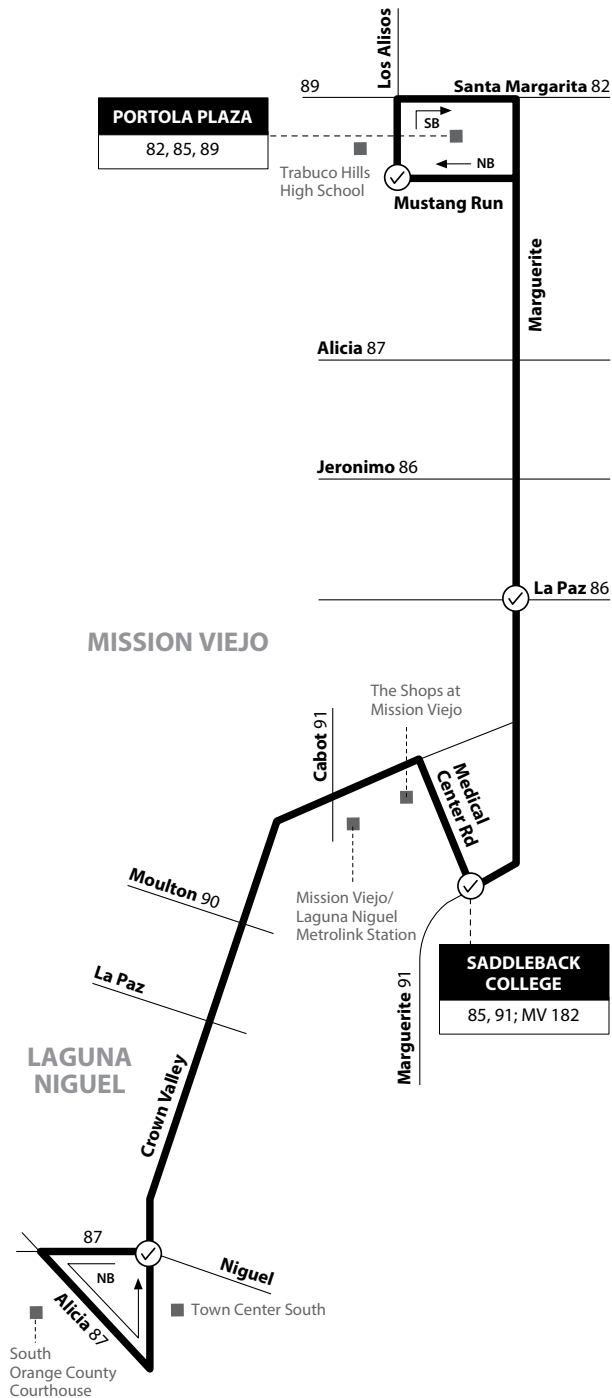

NOTE: No weekend service.  
 NOTA: No hay servicio los fines de semana.

Mission Viejo to Laguna Niguel  
 via Marguerite Pkwy / Crown Valley Pkwy

Monday - Friday  
 NORTHBOUND To: Mission Viejo

Niguel & Crown Valley	Saddleback College	Marguerite & La Paz	Los Alisos & Mustang Run
6:29	6:49	7:04	7:17
7:29	7:49	8:04	8:18
8:29	8:51	9:06	9:20
9:29	9:51	10:06	10:20
10:29	10:51	11:06	11:20
11:29	11:50	<b>12:05</b>	<b>12:19</b>
<b>12:29</b>	<b>12:50</b>	<b>1:05</b>	<b>1:22</b>
1:29	1:50	2:05	2:18
2:29	2:50	3:07	3:21
3:29	3:50	4:07	4:21
4:29	4:52	5:07	5:20
5:29	5:50	6:05	6:18
6:29	6:50	7:05	7:18
7:29	7:47	8:02	8:14
8:29	8:47	8:58	9:09

Monday - Friday  
 SOUTHBOUND To: Laguna Niguel

Los Alisos & Mustang Run	Marguerite & La Paz	Saddleback College	Niguel & Crown Valley
5:35	5:46	6:01	6:19
6:29	6:42	7:00	7:19
7:29	7:42	8:00	8:19
8:29	8:42	9:00	9:19
9:30	9:43	9:59	10:19
10:30	10:43	10:59	11:19
11:30	11:43	11:59	<b>12:19</b>
<b>12:29</b>	<b>12:42</b>	<b>12:57</b>	<b>1:19</b>
1:29	1:42	1:57	2:19
2:29	2:42	2:57	3:19
3:29	3:42	3:57	4:19
4:30	4:45	4:58	5:19
5:30	5:45	5:58	6:19
6:36	6:48	6:59	7:19
7:36	7:48	7:59	8:19
8:38	8:49	8:59	9:19
9:23	9:34	9:44	10:04

**LEGEND**  
**LEYENDA**

Scheduled Departure     Regular Routing

Route 085/082718     Numbers on streets indicate transfers. *Números en la calle indican transbordos.*

MAP NOT TO SCALE