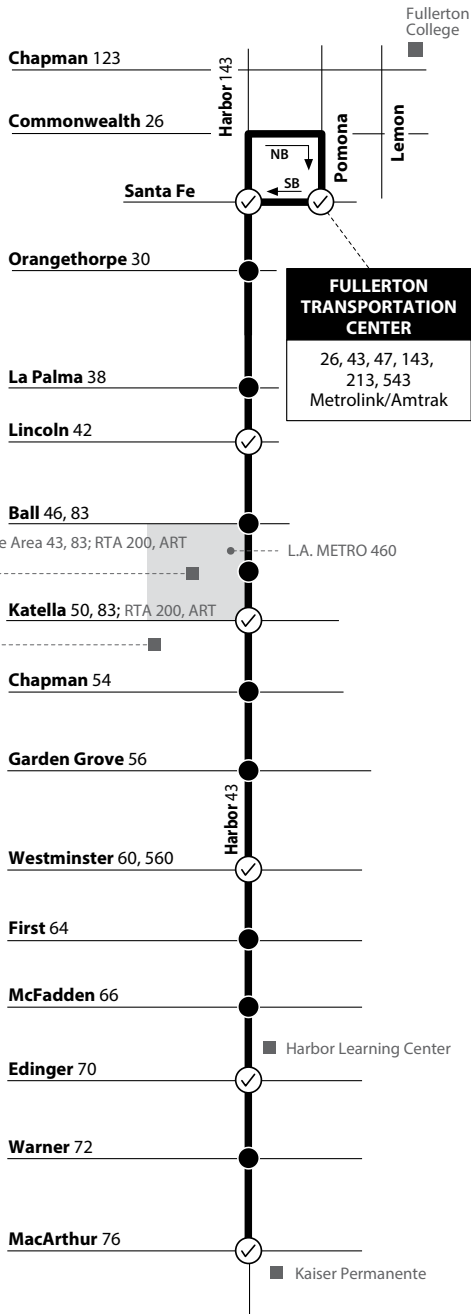

FULLERTON

Route 543 is a limited-stop route, making stops only at time check points (checked circle) and other designated stops (solid circle).

LEGEND
LEYENDA

Route 543/111519

Scheduled Departure
 Regular Routing

METRO = Los Angeles Metro

Numbers on streets indicate transfers. *Números en la calle indican transbordos.*

MAP NOT TO SCALE

Monday - Friday
NORTHBOUND To:
Fullerton Transportation Center

Harbor & MacArthur	Harbor & Edinger	Harbor & Westminster	Harbor & Katella	Harbor & Lincoln	Fullerton Transportation Center
5:43	5:48	5:55	6:06	6:15	6:26
6:04	6:09	6:16	6:27	6:36	6:47
6:26	6:31	6:38	6:49	6:58	7:09

Saturday, Sunday & Holiday
SOUTHBOUND To:
Santa Ana

Fullerton Transportation Center	Harbor & Lincoln	Harbor & Katella	Harbor & Westminster	Harbor & Edinger	MacArthur & Harbor
7:00	7:11	7:25	7:38	7:46	7:51
7:26	7:37	7:51	8:04	8:12	8:17
7:52	8:03	8:17	8:30	8:38	8:43
8:18	8:29	8:43	8:56	9:04	9:09
8:44	8:55	9:09	9:22	9:30	9:35
9:10	9:21	9:35	9:48	9:56	10:01
9:36	9:47	10:01	10:14	10:22	10:27
10:02	10:13	10:27	10:40	10:48	10:53
10:27	10:38	10:52	11:05	11:13	11:18
10:53	11:08	11:19	11:32	11:40	11:45
11:19	11:34	11:45	11:58	12:06	12:11
11:45	12:00	12:11	12:24	12:32	12:37
12:11	12:26	12:37	12:50	12:58	1:03
12:37	12:52	1:03	1:16	1:24	1:29
1:02	1:15	1:27	1:42	1:50	1:55
1:28	1:41	1:53	2:08	2:16	2:21
1:54	2:07	2:19	2:34	2:42	2:47
2:20	2:33	2:45	3:00	3:08	3:13
2:46	2:59	3:11	3:26	3:34	3:39
3:12	3:24	3:38	3:52	4:00	4:05
3:38	3:50	4:04	4:18	4:26	4:31
4:04	4:16	4:30	4:44	4:52	4:57
4:33	4:44	4:57	5:10	5:18	5:24
4:59	5:10	5:23	5:36	5:44	5:50
5:25	5:36	5:49	6:02	6:10	6:16
5:51	6:02	6:15	6:28	6:36	6:42
6:17	6:28	6:41	6:54	7:02	7:08