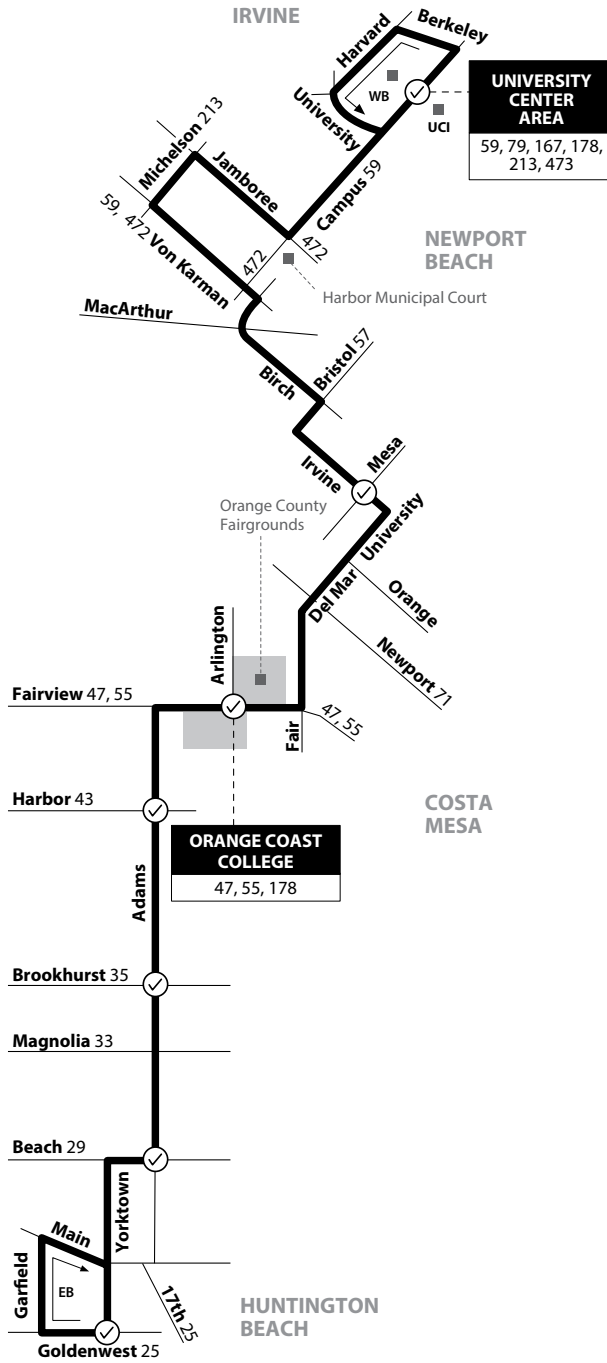

NOTE: No weekend service.
 NOTA: No hay servicio los fines de semana.

Huntington Beach to Irvine

178

via Adams Ave / Birch St / Campus Dr

LEGEND
LEYENDA

Schedulad Departure Regular Routing

Route 178/081819

Numbers on streets indicate transfers. *Números en la calle indican transbordos.*

MAP NOT TO SCALE

Monday - Friday EASTBOUND To: Irvine

Yorktown & Goldenwest	Adams & Beach	Adams & Brookhurst	Adams & Harbor	Fairview & Arlington	Irvine & Mesa	University Center
5:10	5:22	5:27	5:34	5:38	5:46	6:06
6:15	6:27	6:32	6:39	6:43	6:51	7:11
7:21	7:34	7:41	7:49	7:54	8:03	8:25
8:41	8:54	9:01	9:09	9:14	9:23	9:45

6:24	6:37	6:42	6:49	6:52	7:00	7:21
7:47	7:59	8:03	8:09	8:12	8:19	8:34
9:07	9:19	9:23	9:29	9:32	9:39	9:54

Monday - Friday WESTBOUND To: Huntington Beach

University Center	Irvine & Mesa	Fairview & Arlington	Adams & Harbor	Adams & Brookhurst	Adams & Beach	Yorktown & Goldenwest
5:07	5:24	5:31	5:35	5:41	5:48	5:53
6:17	6:34	6:41	6:45	6:51	6:58	7:03
7:27	7:52	8:00	8:05	8:12	8:18	8:25
8:37	9:02	9:10	9:15	9:22	9:28	9:35
9:56	10:21	10:30	10:35	10:42	10:50	10:57
11:06	11:31	11:40	11:45	11:52	12:00	12:07
12:21	12:46	12:55	1:00	1:07	1:15	1:22
1:31	1:56	2:05	2:10	2:17	2:25	2:32
2:41	3:06	3:15	3:20	3:27	3:35	3:42
3:51	4:23	4:32	4:38	4:47	4:55	5:03
5:01	5:33	5:42	5:48	5:57	6:05	6:13
6:22	6:46	6:55	7:00	7:06	7:12	7:19
7:32	7:56	8:05	8:10	8:16	8:22	8:29
8:57	9:19	9:26	9:30	9:36	9:41	9:47