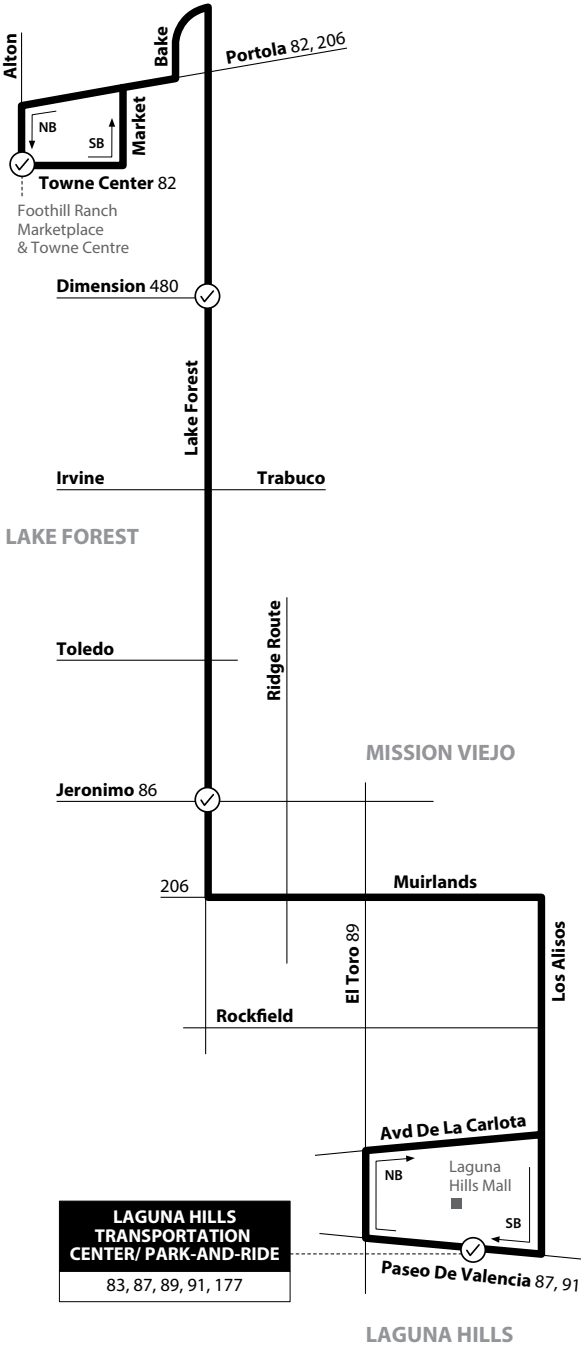

FOOTHILL RANCH

Monday - Friday NORTHBOUND To: Foothill Ranch

Laguna Hills Transportation Center	Lake Forest & Jeronimo	Lake Forest & Dimension	Towne Centre & Alton
5:44	6:02	6:11	6:23
6:28	6:46	6:55	7:07
7:13	7:31	7:40	7:52
7:59	8:17	8:26	8:38

Monday - Friday SOUTHBOUND To: Laguna Hills

Towne Centre & Alton	Lake Forest & Dimension	Lake Forest & Jeronimo	Laguna Hills Transportation Center
5:32	5:54	6:01	6:13
6:32	6:39	6:46	6:58
7:09	7:20	7:32	7:49
7:54	8:05	8:17	8:34

Saturday NORTHBOUND To: Foothill Ranch

Laguna Hills Transportation Center	Lake Forest & Jeronimo	Lake Forest & Dimension	Towne Centre & Alton
8:02	8:20	8:27	8:35
9:38	9:56	10:03	10:15
10:58	11:18	11:25	11:35
12:18	12:38	12:45	12:55
1:38	1:58	2:05	2:15
2:58	3:18	3:25	3:35
4:18	4:38	4:45	4:55
5:58	6:18	6:25	6:35

LEGEND LEYENDA

Scheduled Departure

Regular Routing

MAP NOT TO SCALE

Route 177/083018

Numbers on streets indicate transfers. *Números en la calle indican transbordos.*