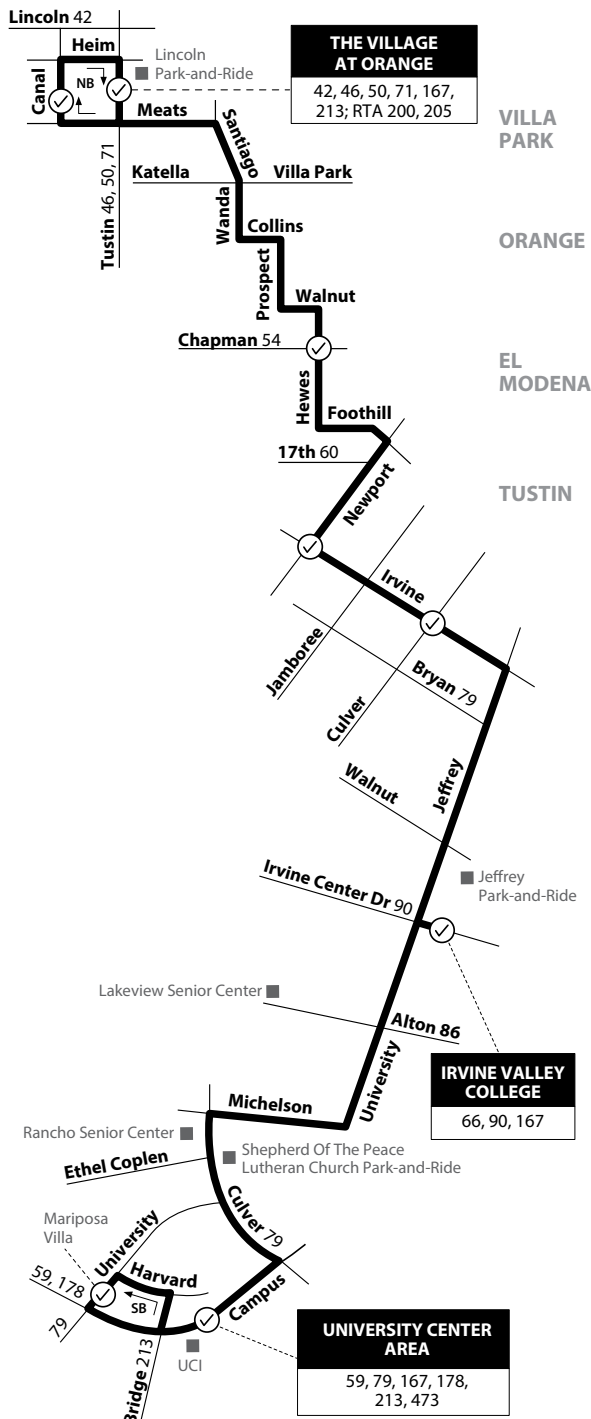

NOTE: No weekend service.
 NOTA: No hay servicio los fines de semana.

Orange to Irvine
 via Hewes St / Irvine Blvd / Jeffrey Rd

THE VILLAGE AT ORANGE
 42, 46, 50, 71, 167, 213; RTA 200, 205

VILLA PARK

ORANGE

EL MODENA

TUSTIN

IRVINE VALLEY COLLEGE
 66, 90, 167

UNIVERSITY CENTER AREA
 59, 79, 167, 178, 213, 473

LEGEND
LEYENDA

Route 167/111519

RTA = Riverside Transit Agency

Numbers on streets indicate transfers. *Números en la calle indican transbordos.*

Map includes symbols for Scheduled Departure, Regular Routing, and a North arrow.

Monday - Friday
 NORTHBOUND To: Orange

Mariposa Villa	University Center	Irvine Valley College	Irvine & Culver	Newport & Old Irvine	Hewes & Chapman	Canal & Meats
5:14	5:17	5:35	5:50	5:59	6:11	6:28
6:13	6:16	6:35	6:50	6:59	7:11	7:30
7:07	7:11	7:33	7:50	8:00	8:11	8:33
8:07	8:11	8:33	8:50	9:00	9:11	9:33

5:01	5:05	5:32	5:50	6:00	6:10	6:30
6:01	6:05	6:32	6:50	7:00	7:10	7:30
7:01	7:05	7:33	7:50	8:00	8:10	8:30

Monday - Friday
 SOUTHBOUND To: Irvine

Canal & Meats	Village at Orange	Hewes & Chapman	Irvine & Newport	Irvine & Culver	Irvine Valley College	University Center	Mariposa Villa
6:02	6:05	6:21	6:35	6:45	6:59	7:21	7:27
6:56	6:59	7:19	7:33	7:45	8:03	8:30	8:37
7:56	7:59	8:19	8:33	8:45	9:03	9:30	9:37
8:56	9:04	9:20	9:34	9:45	10:00	10:25	10:32
10:01	10:04	10:20	10:34	10:45	11:00	11:25	11:32
11:01	11:04	11:20	11:34	11:45	12:00	12:25	12:32
11:58	12:01	12:19	12:33	12:45	1:01	1:28	1:35
12:58	1:01	1:19	1:33	1:45	2:01	2:28	2:35
1:58	2:01	2:19	2:33	2:45	3:01	3:28	3:35
2:58	3:01	3:19	3:33	3:45	4:01	4:28	4:35
3:58	4:01	4:19	4:33	4:45	5:01	5:28	5:35
4:58	5:01	5:19	5:33	5:45	6:01	6:28	6:35
6:03	6:06	6:21	6:35	6:45	6:58	7:20	7:27
7:03	7:06	7:21	7:35	7:45	7:58	8:20	8:27
8:03	8:06	8:21	8:35	8:45	8:58	9:20	9:27