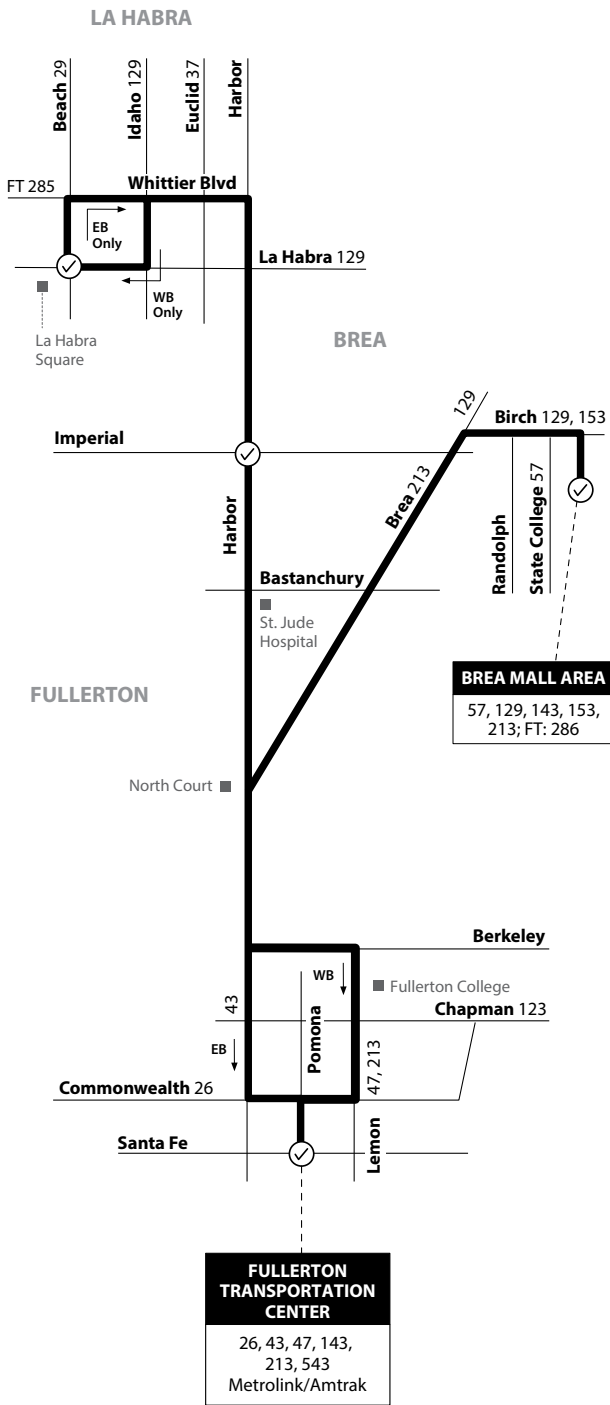

143

La Habra to Brea

via Whittier Blvd / Harbor Blvd / Brea Blvd / Birch St

LEGEND
LEYENDA

Scheduled Departure

Regular Routing

METRO = Los Angeles Metro | NT = Norwalk Transit | FT = Foothill Transit

Route 143/111519

Numbers on streets indicate transfers. *Números en la calle indican transbordos.*

N
MAP NOT TO SCALE

Monday - Friday EASTBOUND To: Brea

Beach & La Habra	Harbor & Imperial	Fullerton Transportation Center	Brea Mall Layover Zone
4:45	5:02	5:16	5:37
5:45	6:02	6:16	6:37
6:33	6:52	7:07	7:30
7:23	7:42	7:57	8:20
8:13	8:32	8:47	9:10

Sunday & Holiday EASTBOUND To: Brea

Beach & La Habra	Harbor & Imperial	Fullerton Transportation Center	Brea Mall Layover Zone
7:19	7:35	7:49	8:13
8:24	8:40	8:54	9:18
9:29	9:45	9:59	10:23
10:34	10:50	11:04	11:28
11:39	11:55	12:09	12:33
12:44	1:00	1:14	1:38
1:49	2:05	2:19	2:43
2:54	3:10	3:24	3:48
3:59	4:15	4:29	4:53
5:04	5:20	5:34	5:58
6:09	6:25	6:39	7:03

Sunday & Holiday WESTBOUND To: La Habra

Brea Mall Layover Zone	Fullerton Transportation Center	Harbor & Imperial	Beach & La Habra
6:18	6:41	6:57	7:14
7:23	7:46	8:02	8:19
8:28	8:51	9:07	9:24
9:33	9:56	10:12	10:29
10:38	11:01	11:17	11:34
11:43	12:06	12:22	12:39
12:48	1:11	1:27	1:44
1:53	2:16	2:32	2:49
2:58	3:21	3:37	3:54
4:03	4:26	4:42	4:59
5:08	5:31	5:47	6:04
6:13	6:36	6:52	7:09
7:21	7:43	7:58	8:14