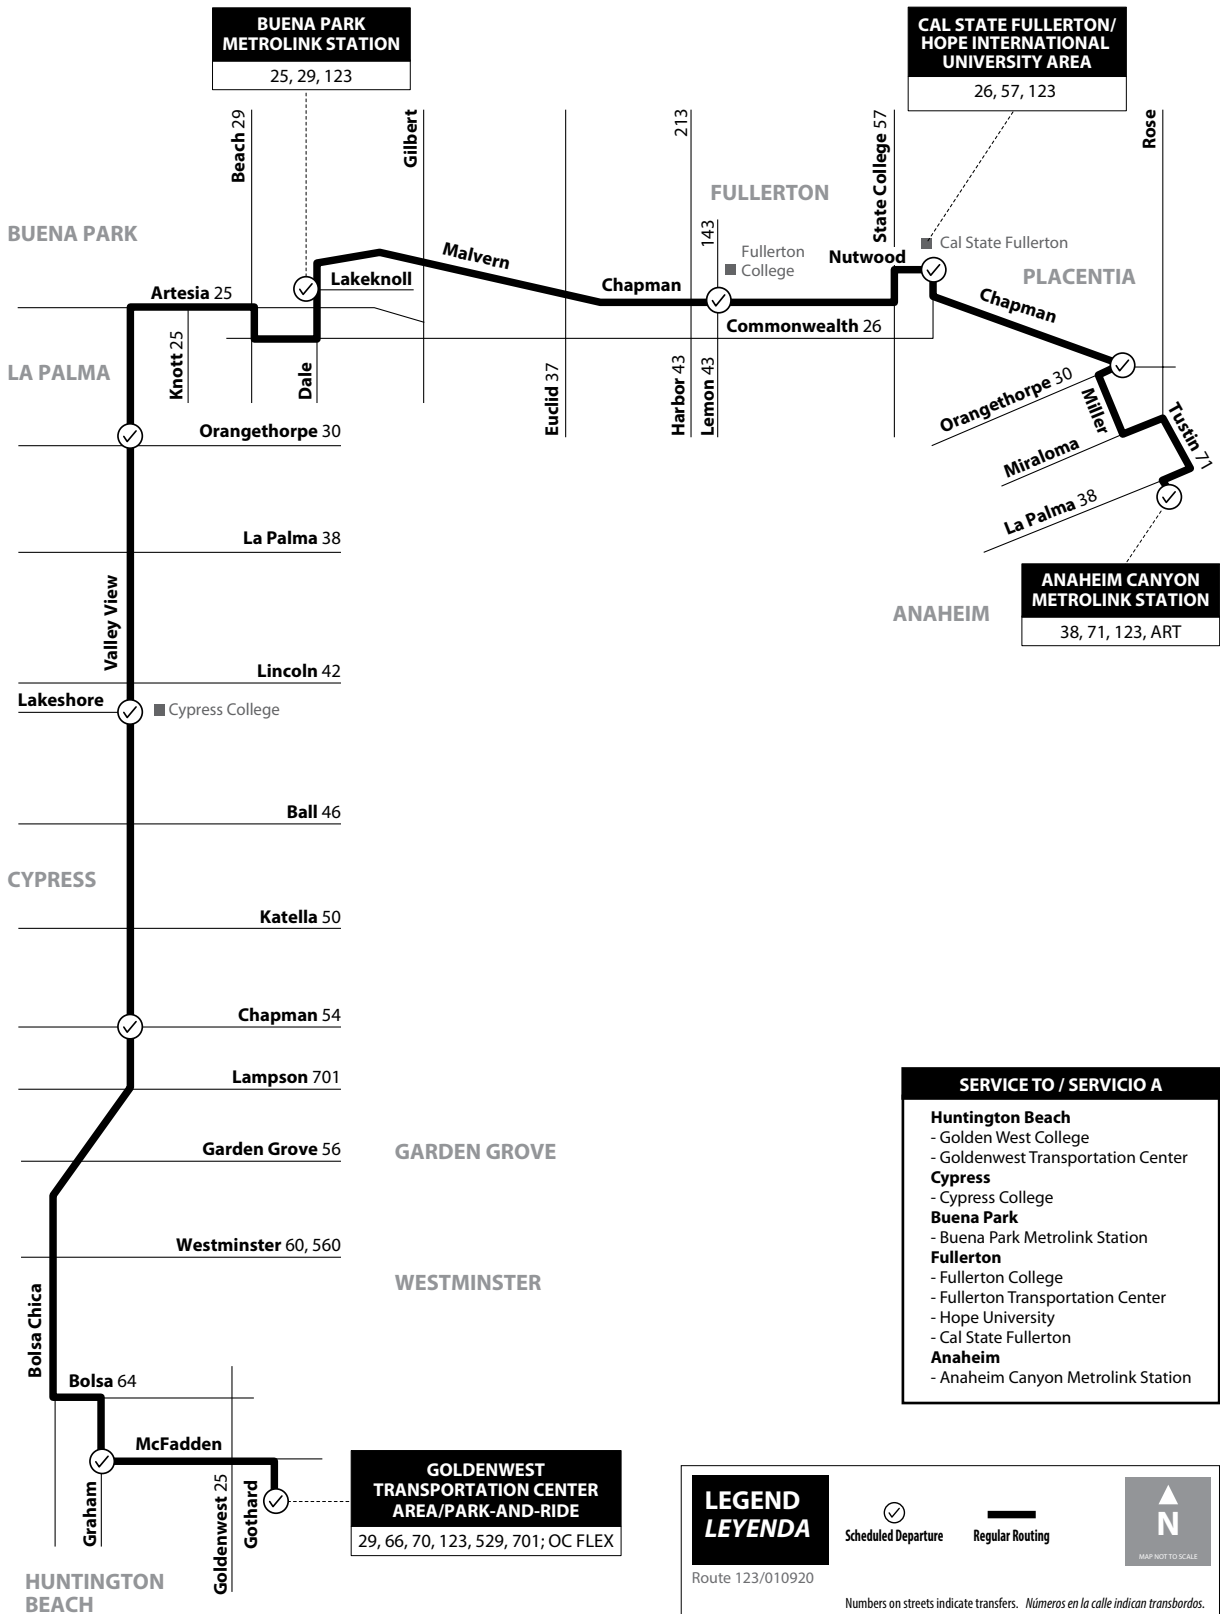

# 123

## Anaheim to Huntington Beach

via Malvern Ave / Valley View / Bolsa Chica

**Monday - Friday**  
**NORTHBOUND: Anaheim**

Goldenwest Transportation Center	Graham & McFadden	Valley View & Chapman	Cypress College	Valley View & Orangethorpe	Buena Park Metrolink Station	Chapman & Lemon	Nutwood & Commonwealth	Orangethorpe & Chapman	Anaheim Canyon Metrolink Station
					5:00	5:13	5:20	5:28	5:38
5:27	5:37	5:49	5:57	6:06	6:24	6:37	6:44	6:52	7:02
6:29	6:39	6:53	7:01	7:09	7:29	7:46	7:53	8:07	8:16
7:31	7:41	7:55	8:05	8:13	8:34	8:51	9:01	9:11	9:21
8:36	8:46	9:00	9:10	9:18	9:39	9:56	10:06	10:16	10:26
9:40	9:51	10:05	10:15	10:23	10:44	11:00	11:14	11:25	11:35
10:45									12:40
11:50									1:45
12:55									2:50
1:59									4:00
3:04									5:05
4:09									6:10
5:19									7:02
6:24									8:07
7:41	7:51	8:02	8:08	8:14	8:29	8:43	8:52	9:01	9:11
8:46	8:56	9:07	9:13	9:19	9:34	9:48	9:57	10:06	10:16

Effective March 23, OCTA will temporarily implement a Sunday Service schedule on all days for fixed routes to help protect the health of the public and OCTA employees, while still providing critical OC Bus service. Information: [ocbus.com](http://ocbus.com)