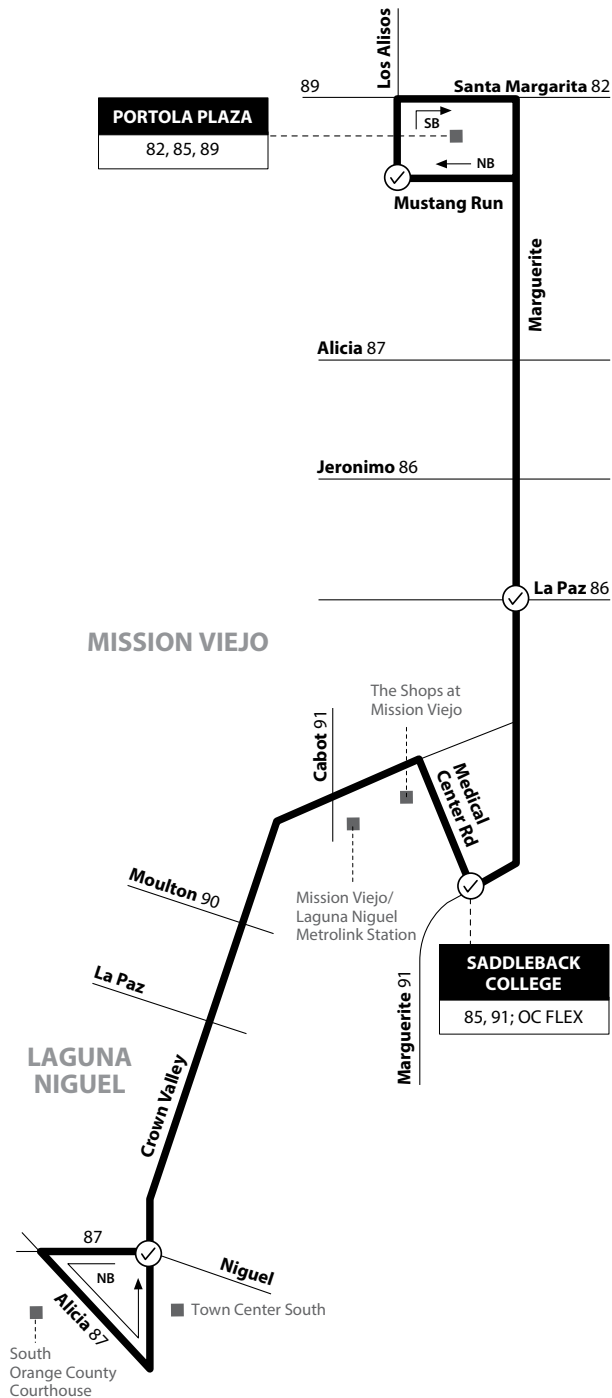

**NOTE:** No weekend service.  
**NOTA:** No hay servicio los fines de semana.

**Mission Viejo to Laguna Niguel**  
 via Marguerite Pkwy / Crown Valley Pkwy

**Monday - Friday**  
**NORTHBOUND To: Mission Viejo**

Niguel & Crown Valley	Saddleback College	Marguerite & La Paz	Los Alisos & Mustang Run
6:29	6:49	7:04	7:17
7:29	7:49	8:04	8:19
8:29	8:51	9:06	9:20
9:29	9:51	10:06	10:20
10:29	10:51	11:06	11:20

Effective March 23, OCTA will temporarily implement a Sunday Service schedule on all days for fixed routes to help protect the health of the public and OCTA employees, while still providing critical OC Bus service. Information: [ocbus.com](http://ocbus.com)

7:29	7:47	8:02	8:14
8:29	8:47	8:58	9:09

**Monday - Friday**  
**SOUTHBOUND To: Laguna Niguel**

Los Alisos & Mustang Run	Marguerite & La Paz	Saddleback College	Niguel & Crown Valley
5:35	5:46	6:01	6:19
6:29	6:42	7:00	7:19
7:29	7:42	8:00	8:19
8:29	8:42	9:00	9:19
9:30	9:43	9:59	10:19
10:30	10:43	10:59	11:19
11:30	11:43	11:59	12:19
12:29	12:42	12:57	1:19
1:29	1:42	1:57	2:19
2:29	2:42	2:57	3:19
3:29	3:42	3:57	4:19
4:30	4:45	4:58	5:19
5:30	5:45	5:58	6:19
6:36	6:48	6:59	7:19
7:36	7:48	7:59	8:19
8:38	8:49	8:59	9:19
9:23	9:34	9:44	10:04

**LEGEND**  
**LEYENDA**

Scheduler Departure Regular Routing

Route 085/040619 Numbers on streets indicate transfers. *Números en la calle indican transbordos.*

MAP NOT TO SCALE