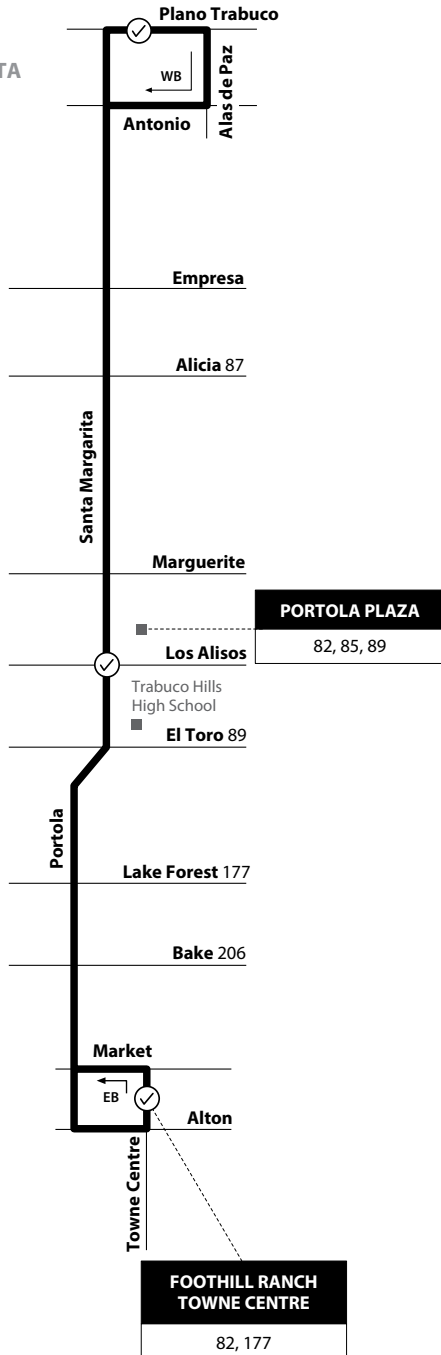

NOTE: No weekend service.
 NOTA: No hay servicio los fines de semana.

Foothill Ranch to Rancho Santa Margarita

via Portola Pkwy / Santa Margarita Pkwy

RANCHO SANTA MARGARITA

Monday - Friday EASTBOUND To: Rancho Santa Margarita

Towne Centre & Alton	Mustang Run & Los Alisos	Santa Margarita & Los Alisos	Plano Trabuco & Alas De Paz
4:51	4:58	5:00
5:53	6:02	6:03
6:57	7:08	7:28
8:13	8:23	8:38
9:18	9:28	9:43

Effective March 23, OCTA will temporarily implement a Sunday Service schedule on all days for fixed routes to help protect the health of the public and OCTA employees, while still providing critical OC Bus service. Information: ocbus.com

6:29	6:39	6:53
7:34	7:44	7:58

Monday - Friday WESTBOUND To: Foothill Ranch

	Plano Trabuco & Alas De Paz	Santa Margarita & Los Alisos	Towne Centre & Alton
	5:00	5:25	5:35
	6:20	6:38	6:51
M	7:11	7:28	
	7:30	7:48	8:01
	8:40	8:54	9:05
	9:45	9:59	10:09
	10:50	11:04	11:14
	11:55	12:09	12:19
	1:00	1:14	1:24
	2:17	2:31	2:41
	3:20	3:37	3:51
	4:35	4:52	5:06
	5:50	6:07	6:21
	7:00	7:14	7:23

LEGEND
LEYENDA

Route 082/081819

Numbers on streets indicate transfers. *Números en la calle indican transbordos.*

Scheduled Departure

Regular Routing

MAP NOT TO SCALE